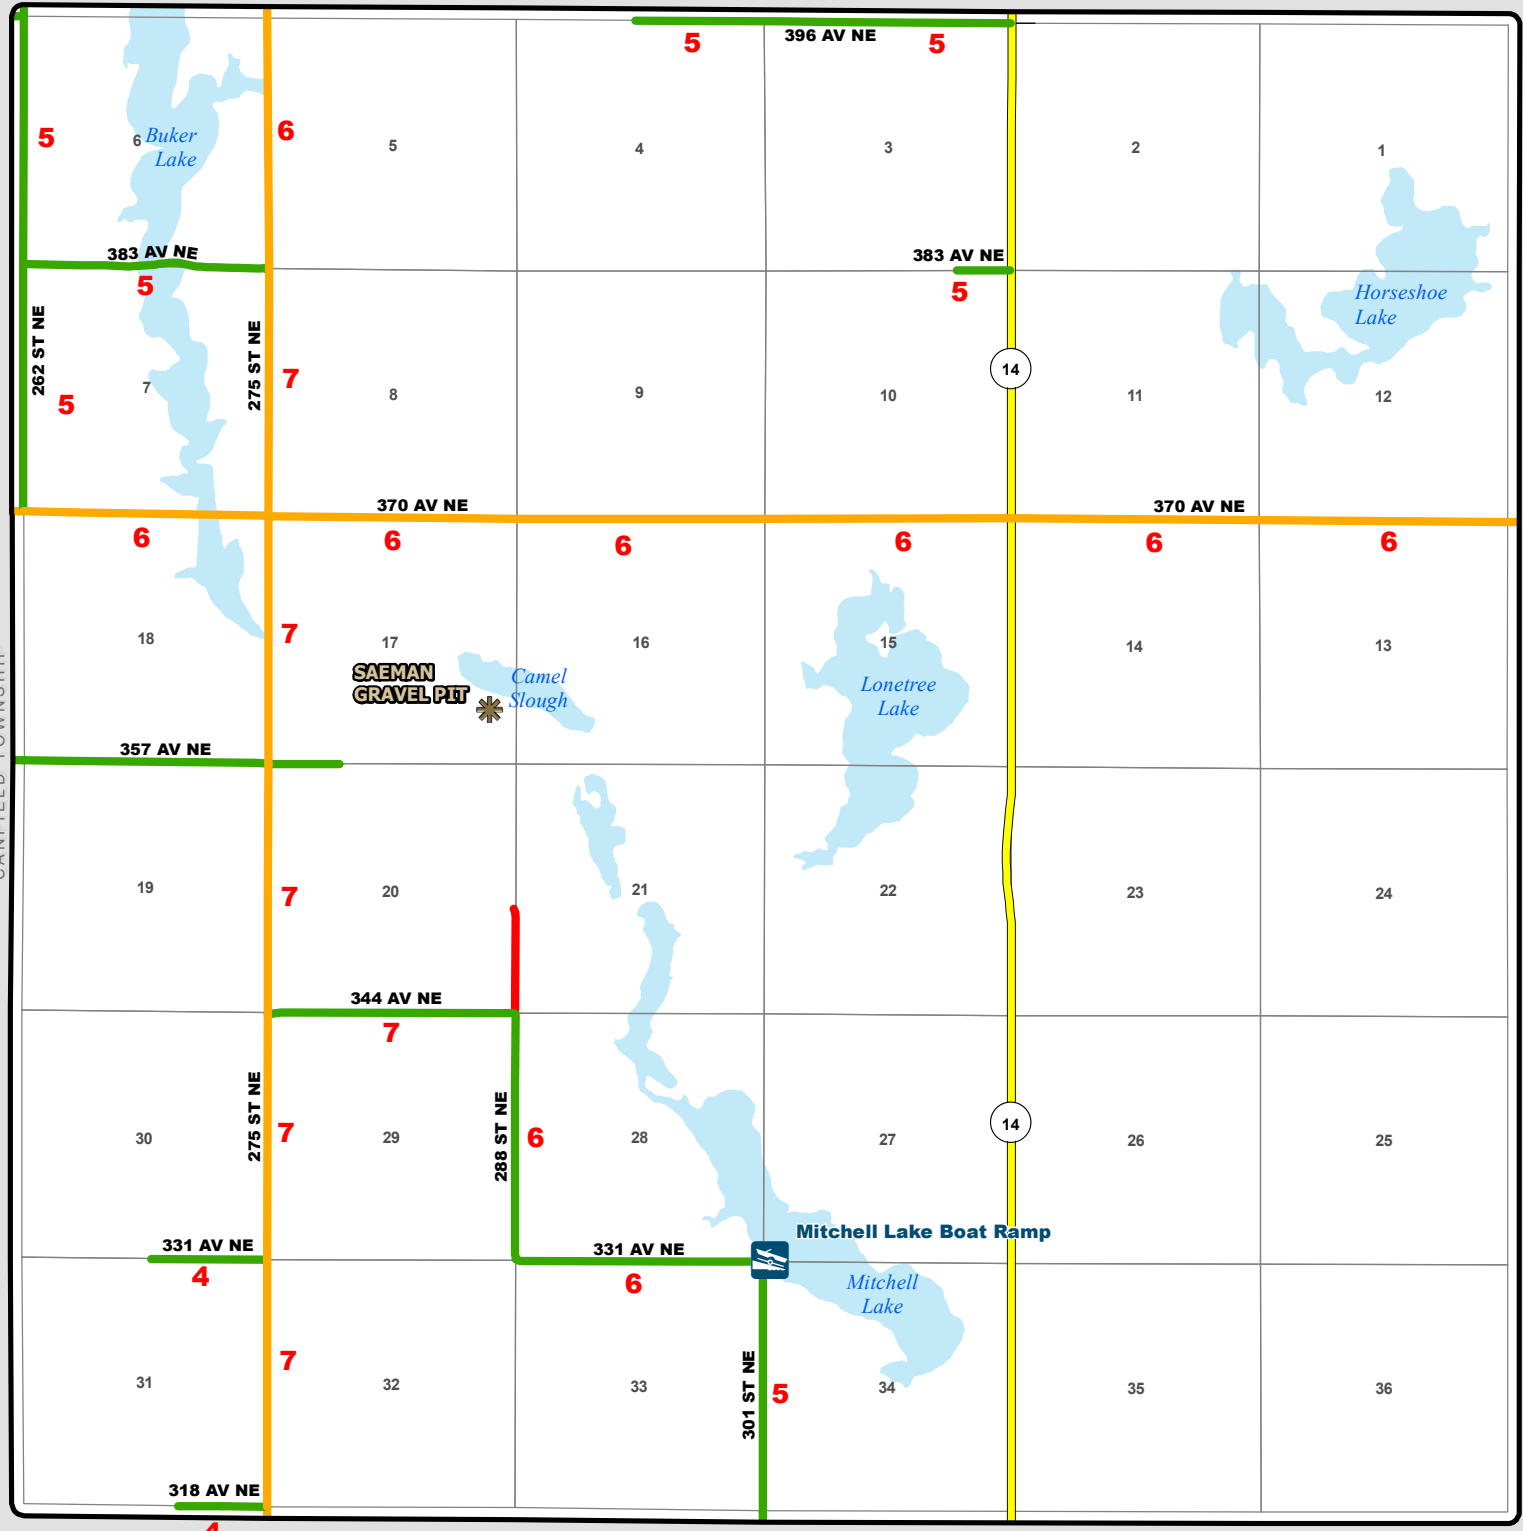

TOWNSHIP ROAD MAINTENANCE MAP RICHMOND #19 (T143N R76W)

FLORENCE LAKE TOWNSHIP

WING TOWNSHIP

CANFIELD TOWNSHIP

PHOENIX TOWNSHIP

- County Gravel Road
- Gravel - Winter Maintenance
- Paved - Winter Maintenance
- State & Federal Highways
- Bridge
- County Paved Road
- Gravel - Year Round Maintenance
- Paved - Year Round Maintenance
- Federal Aid Road
- Water Pipe
- Gravel - Summer Maintenance
- Paved - Summer Maintenance
- Township/County Jurisdiction
- Other Roads