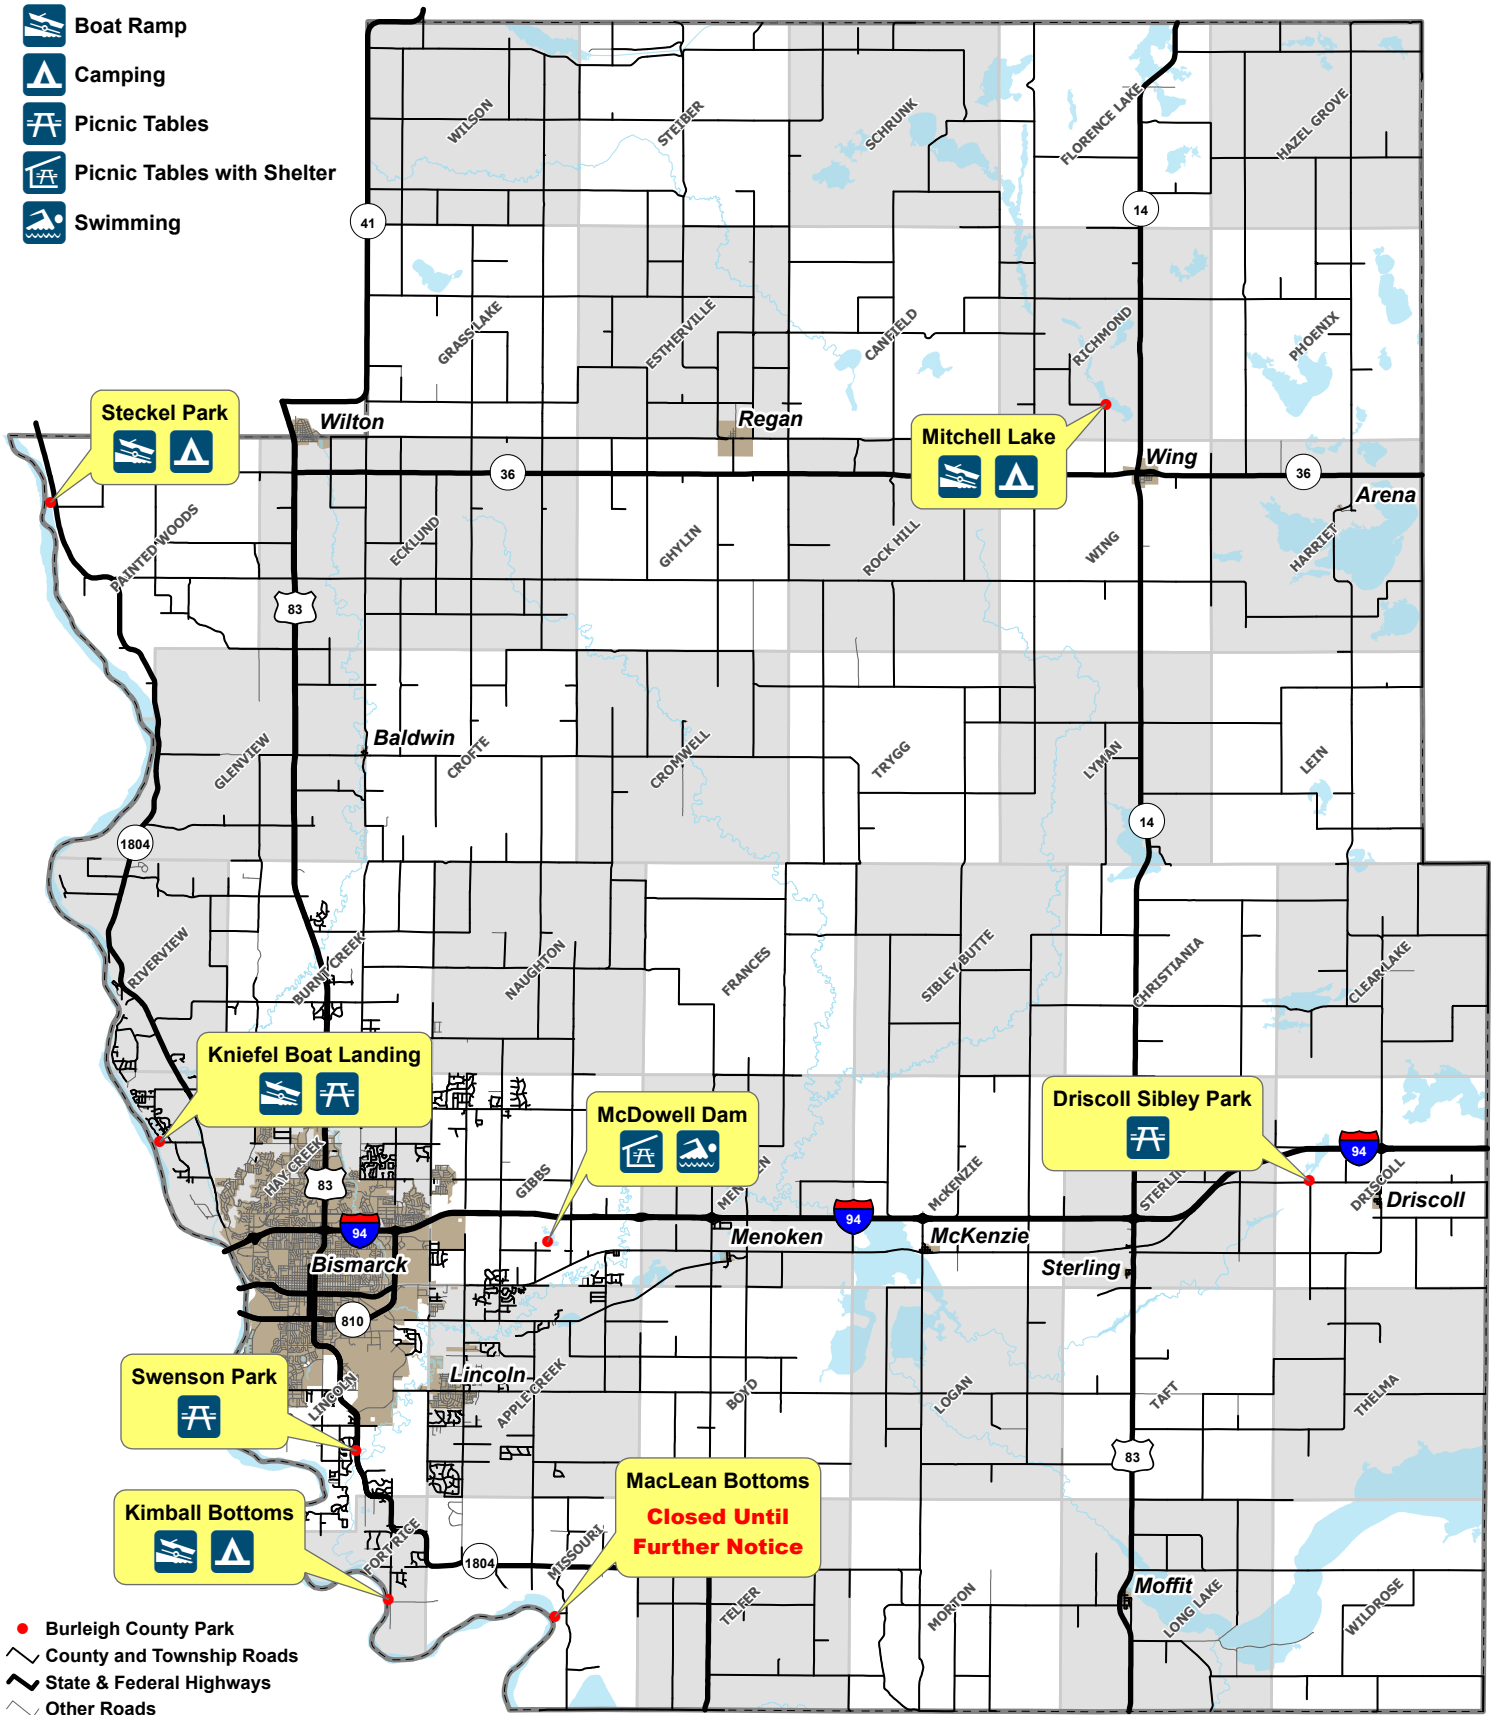

# BURLEIGH COUNTY, NORTH DAKOTA BURLEIGH COUNTY PARKS

-  Boat Ramp
-  Camping
-  Picnic Tables
-  Picnic Tables with Shelter
-  Swimming

-  Burleigh County Park
-  County and Township Roads
-  State & Federal Highways
-  Other Roads
-  Civil Townships
-  County Boundary
-  Municipal Areas