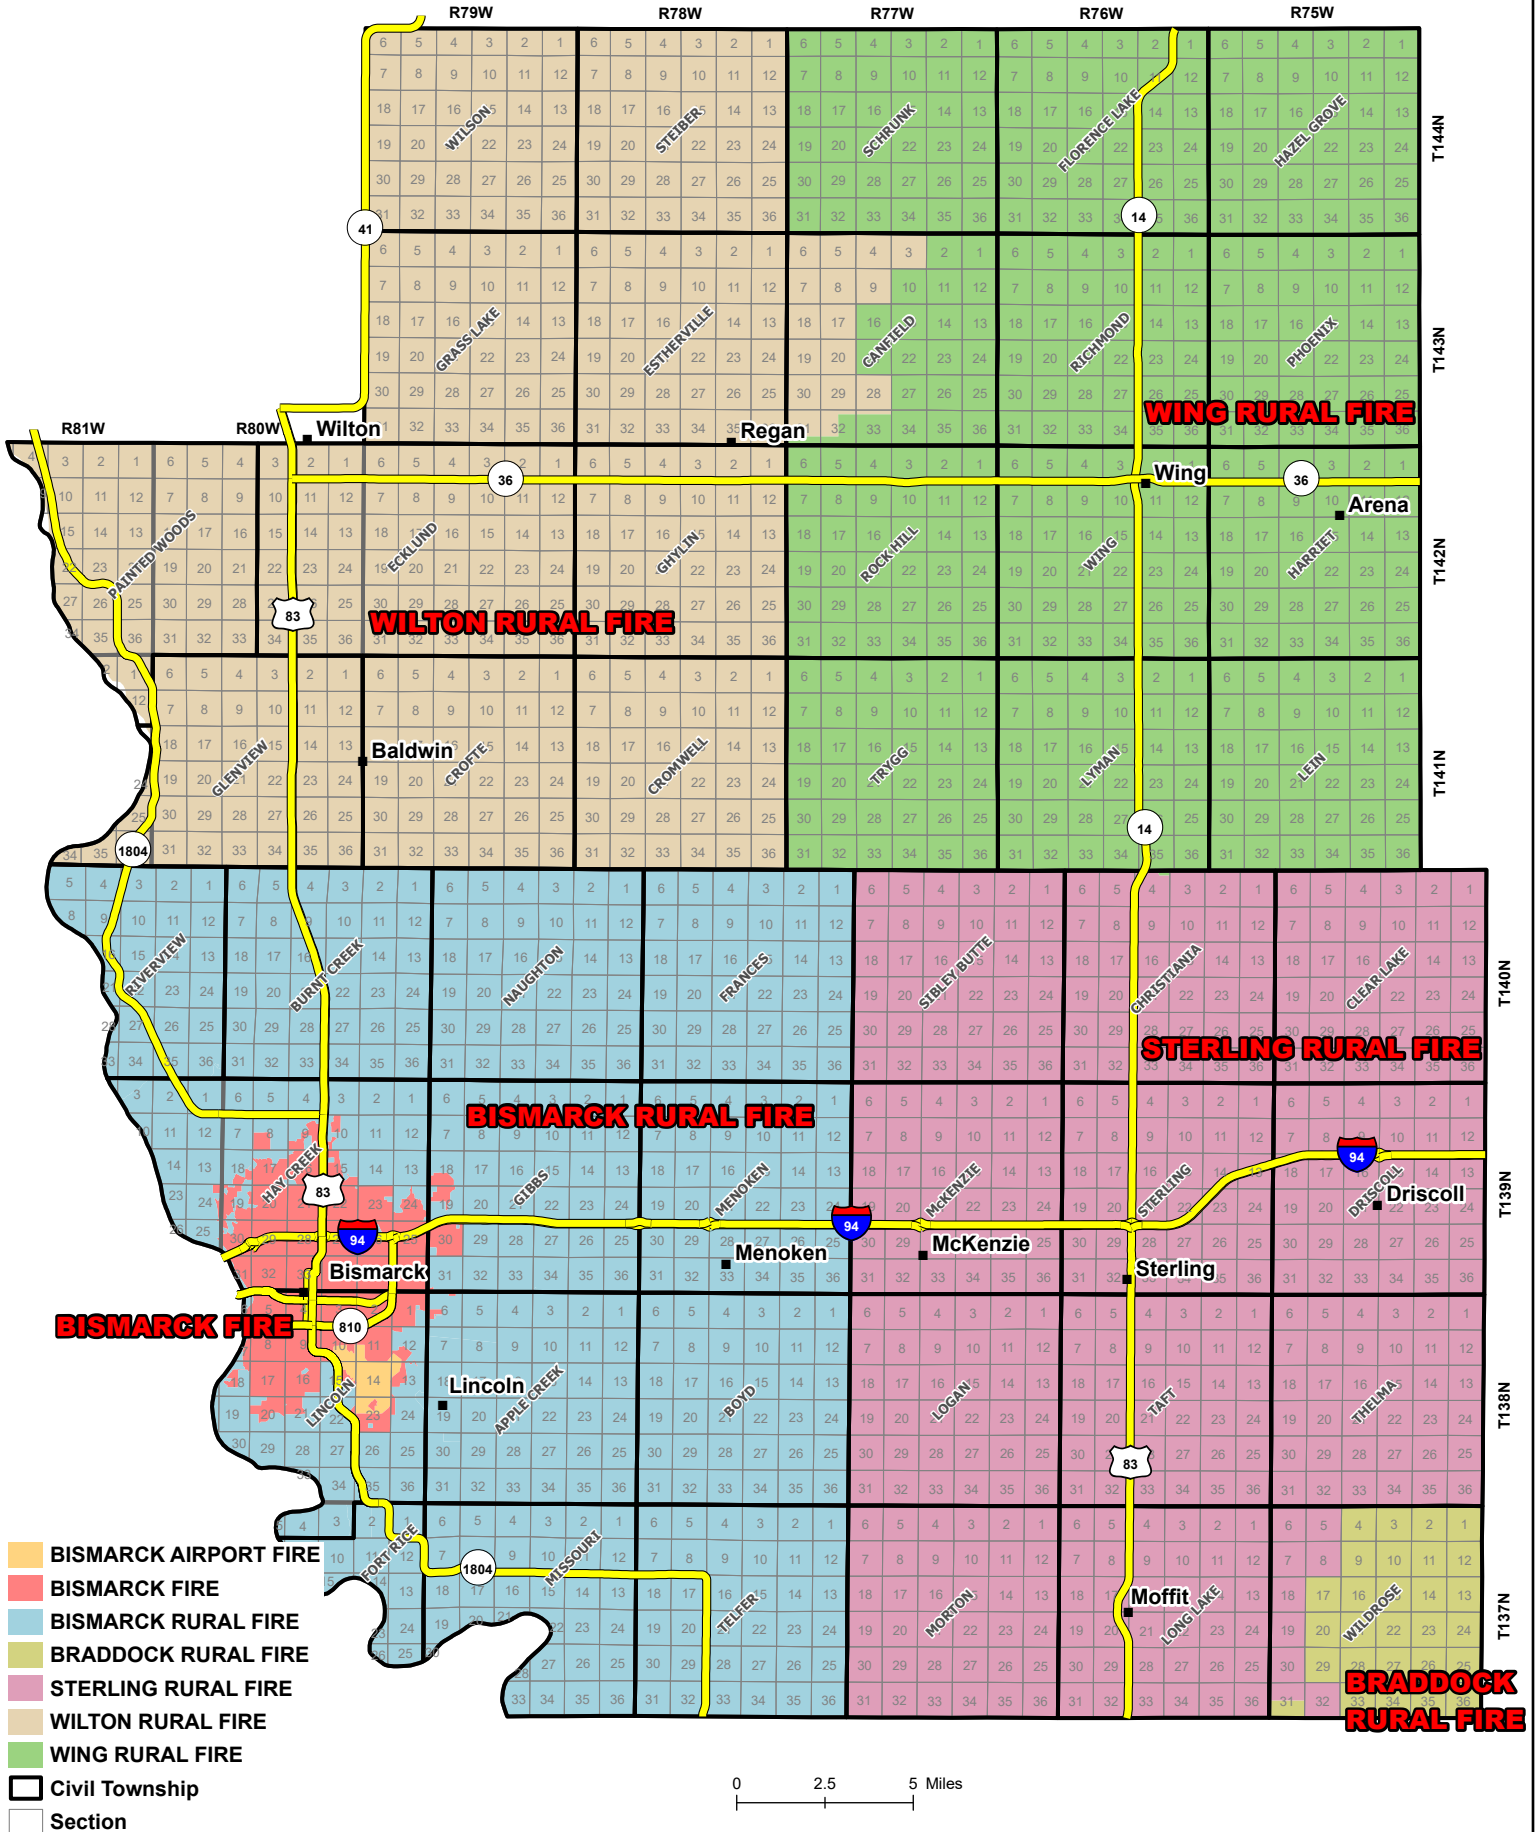

BURLEIGH COUNTY, NORTH DAKOTA FIRE DISTRICTS

Map produced by Burleigh County GIS. This map is for representation use only and does not represent a survey. No liability is assumed as to the accuracy of the data delineated hereon.