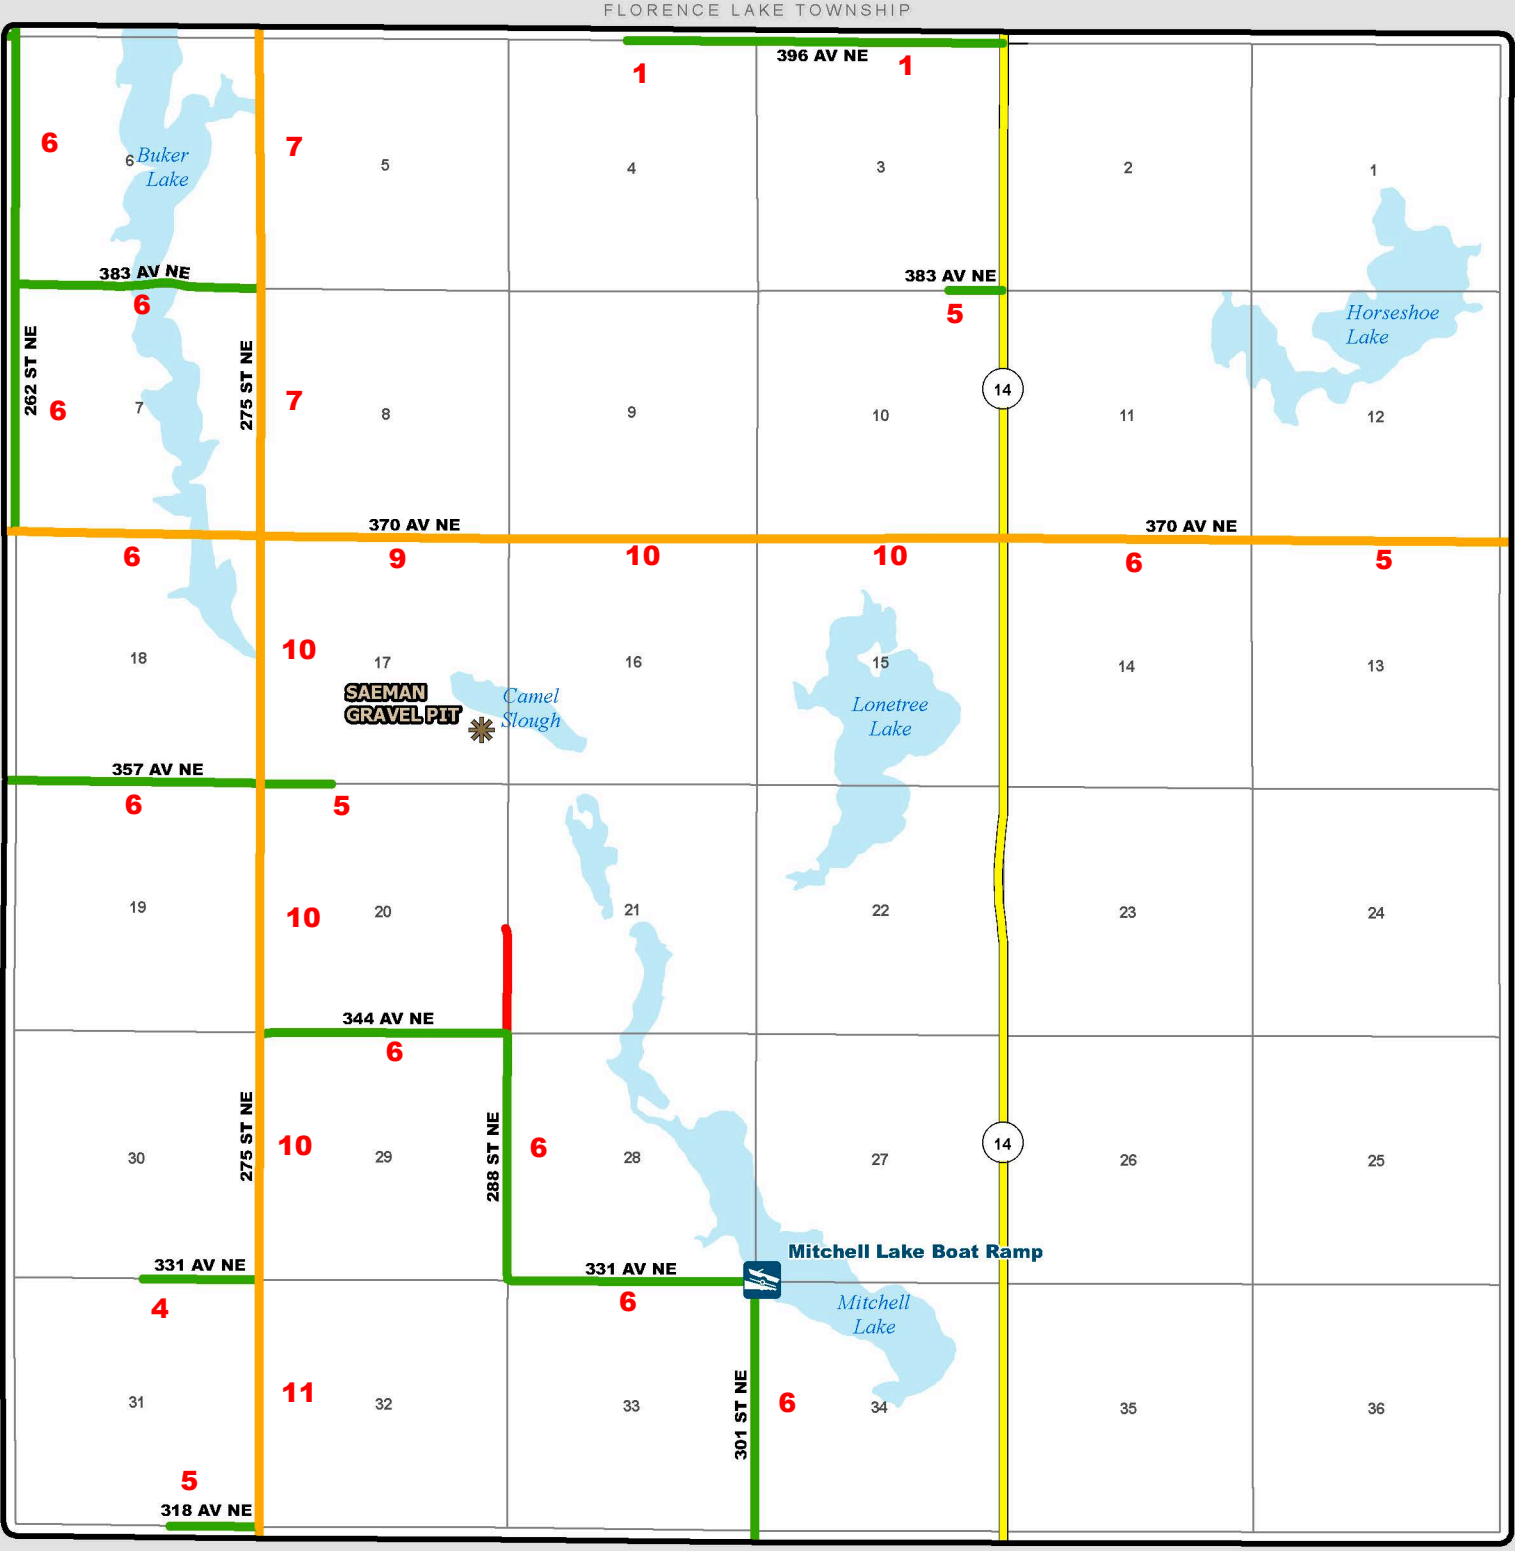

# TOWNSHIP ROAD MAINTENANCE MAP RICHMOND #19 (T143N R76W)

CANFIELD TOWNSHIP

PHOENIX TOWNSHIP

- County Gravel Road
- Gravel - Winter Maintenance
- Paved - Winter Maintenance
- State & Federal Highways
- County Paved Road
- Gravel - Year Round Maintenance
- Paved - Year Round Maintenance
- Federal Aid Road
- Gravel - Summer Maintenance
- Paved - Summer Maintenance
- Township/County Jurisdiction
- Other Roads
- Bridge
- Water Pipe