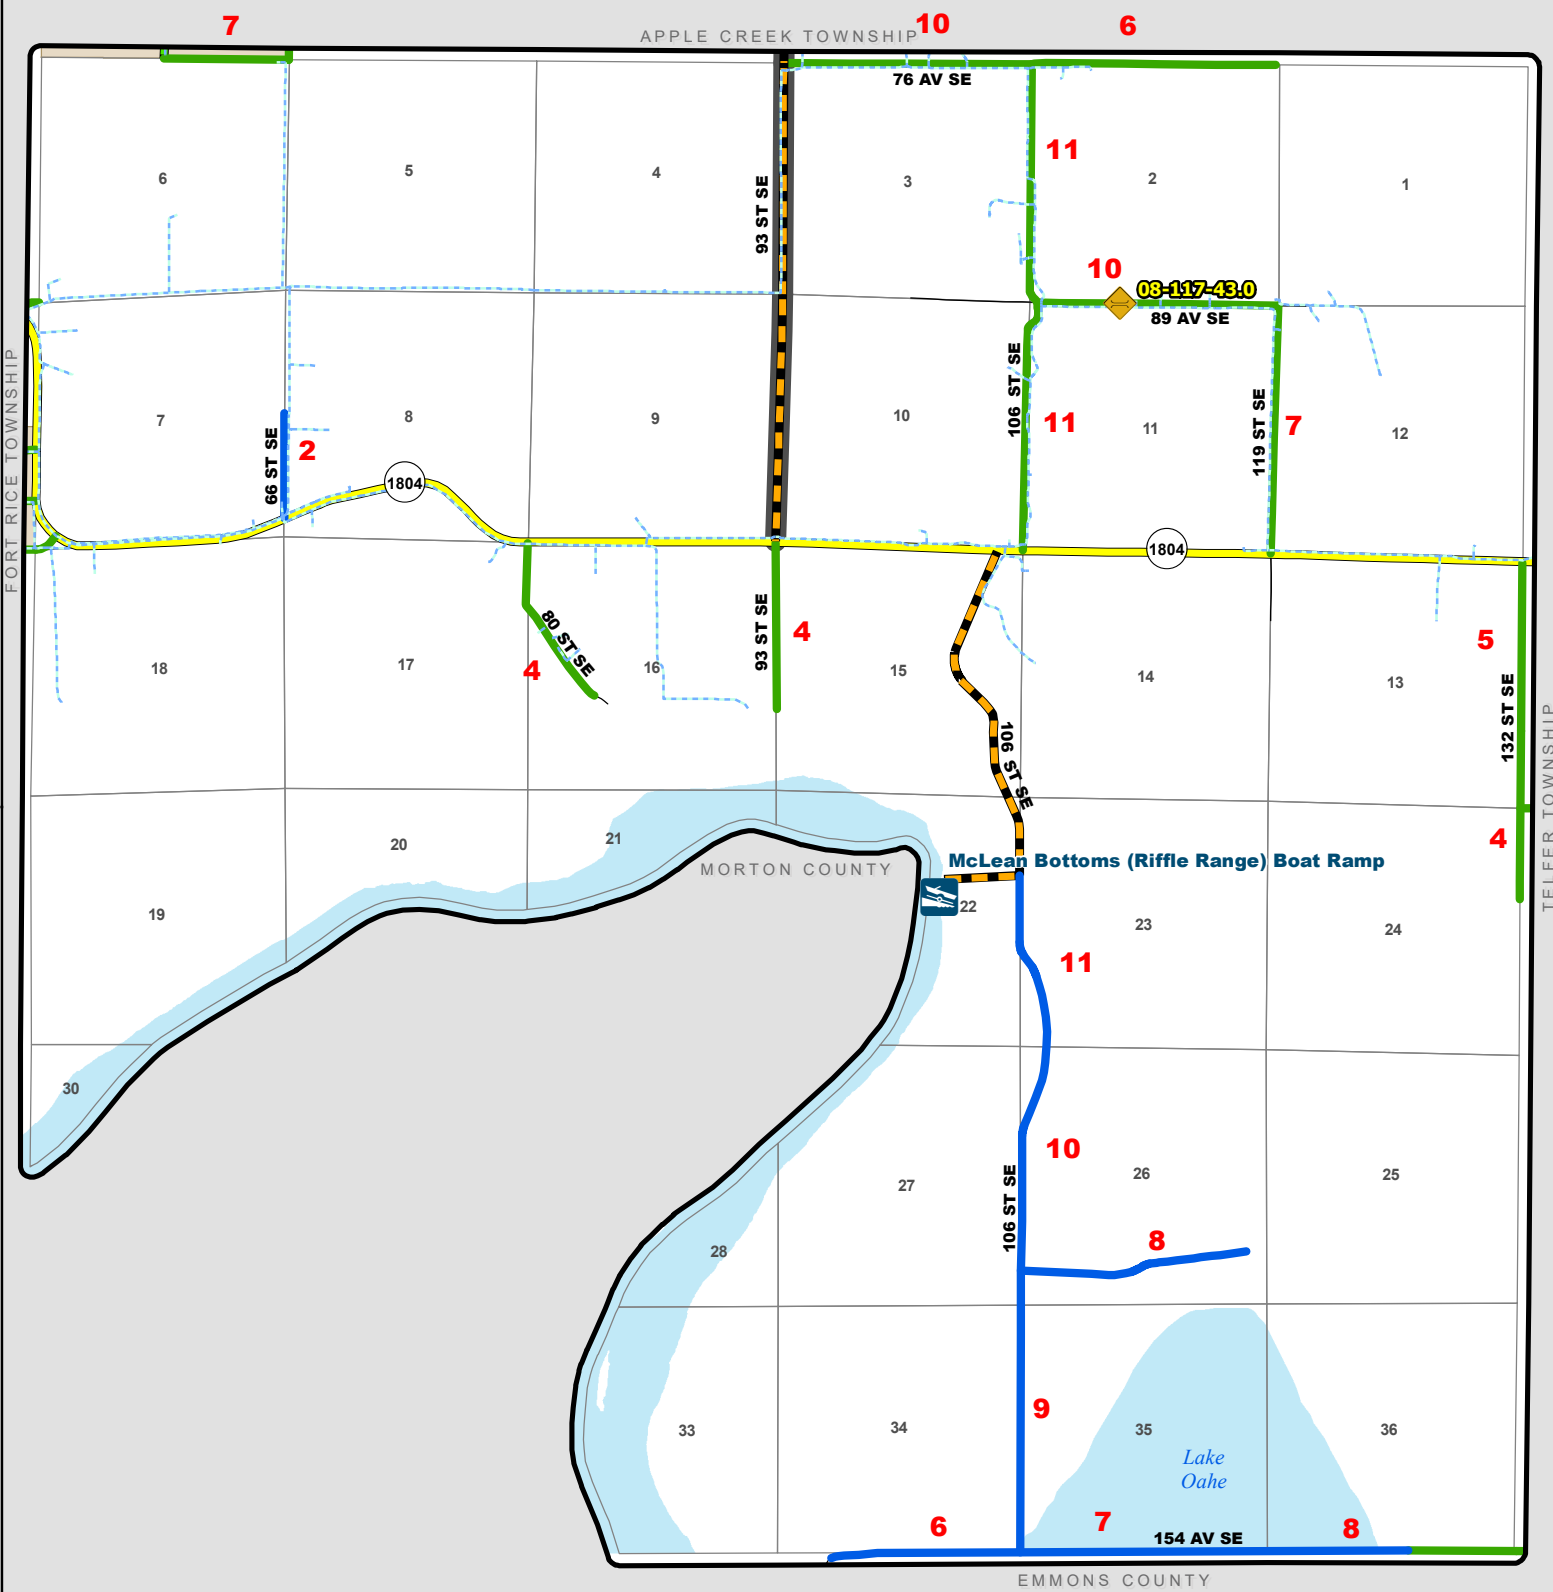

# TOWNSHIP ROAD MAINTENANCE MAP MISSOURI #45 (T137N R79W)

**Note: Missouri Township is only able to get reimbursed for 6.09 miles of summer maintenance from the ND Game & Fish.**

- |                             |                                 |                                |                          |            |
|-----------------------------|---------------------------------|--------------------------------|--------------------------|------------|
| County Gravel Road          | Gravel - Winter Maintenance     | Paved - Winter Maintenance     | State & Federal Highways | Bridge     |
| County Paved Road           | Gravel - Year Round Maintenance | Paved - Year Round Maintenance | Federal Aid Road         | Water Pipe |
| Gravel - Summer Maintenance | Paved - Summer Maintenance      | Township/County Jurisdiction   | Other Roads              |            |