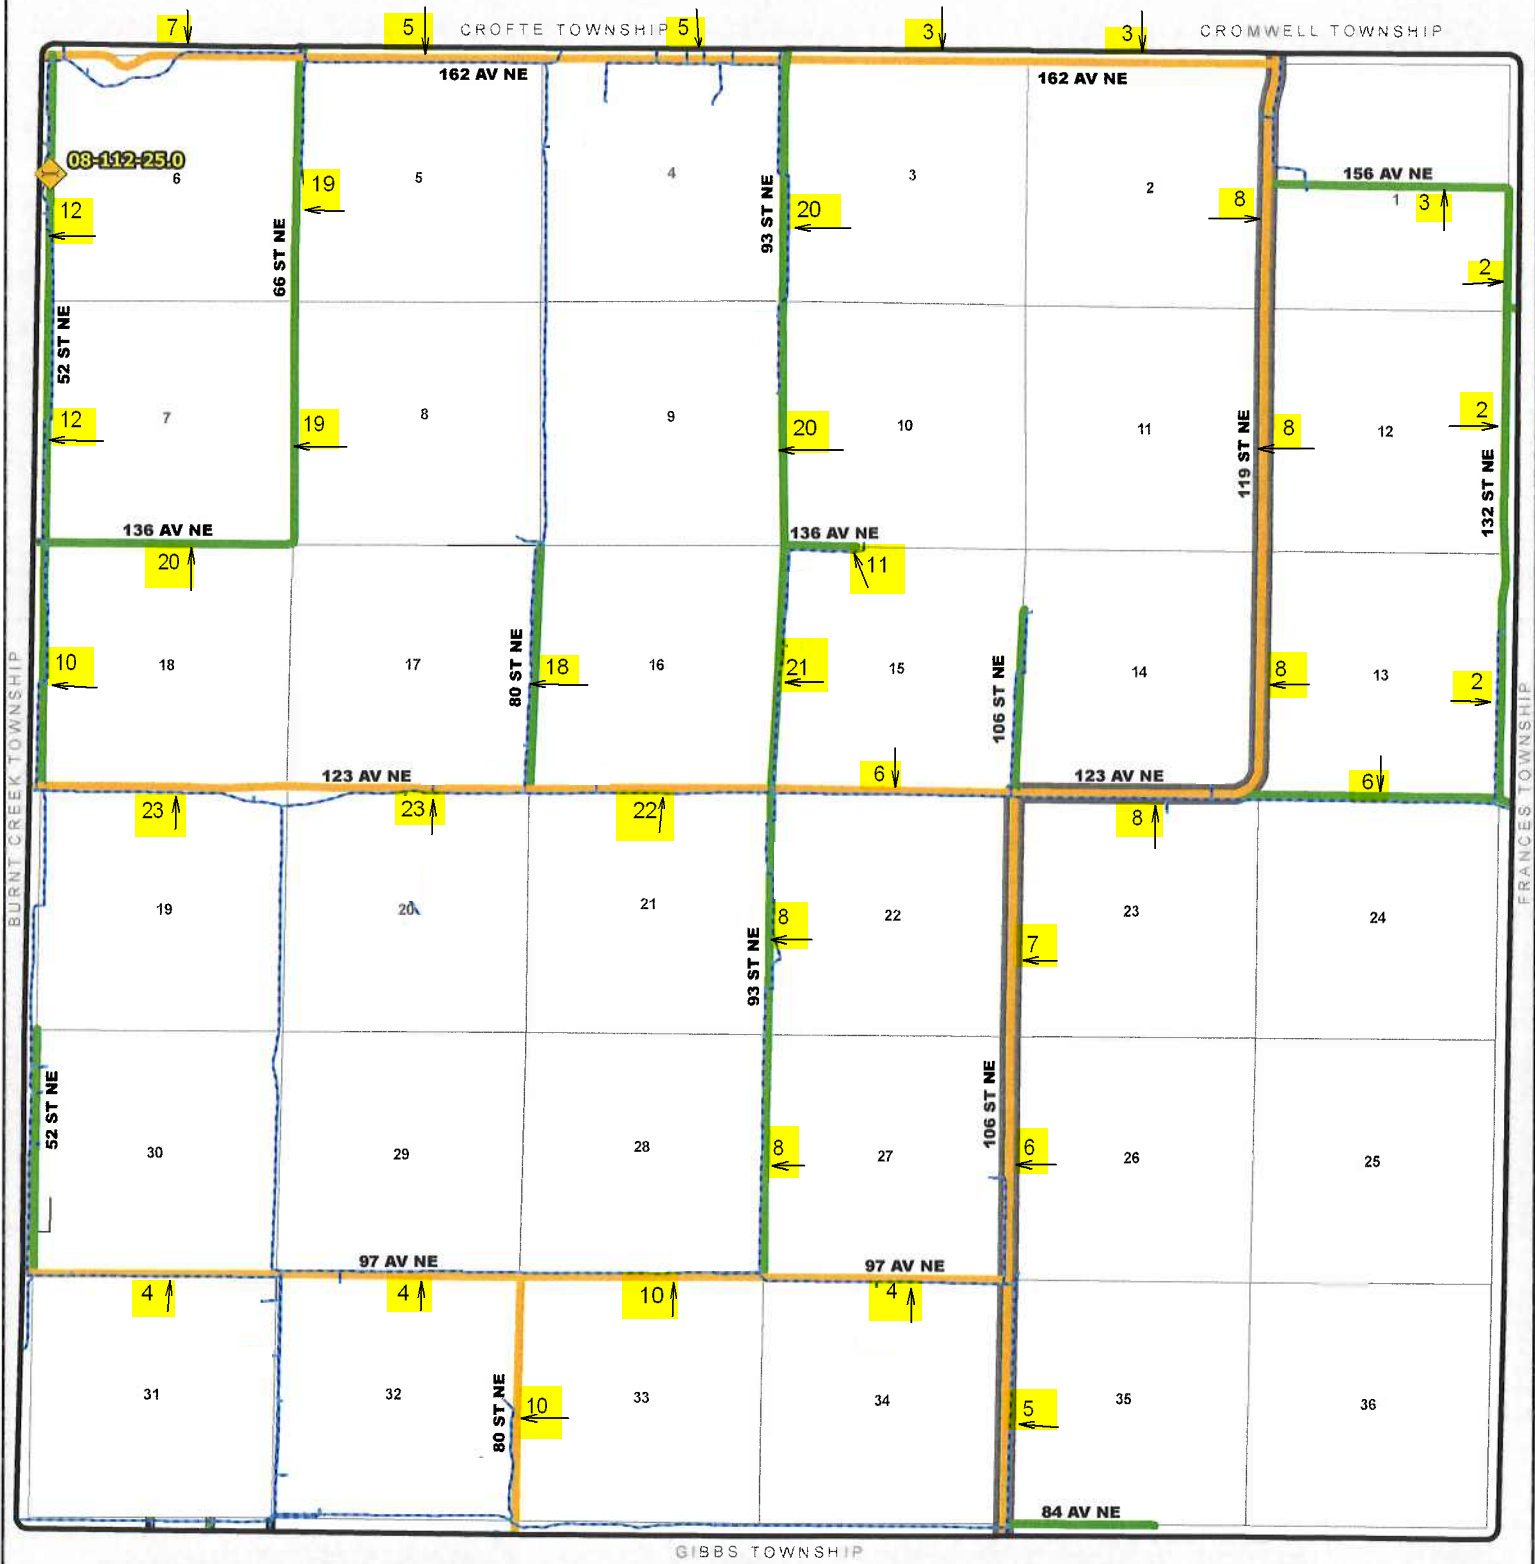

TOWNSHIP ROAD MAINTENANCE MAP NAUGHTON #25 (T140N R79W)

N
12/08/2014

County Gravel Road	Gravel - Winter Maintenance	Paved - Winter Maintenance	State & Federal Highways	Bridge
County Paved Road	Gravel - Year Round Maintenance	Paved - Year Round Maintenance	Federal Aid Road	Water Pipe
Gravel - Summer Maintenance	Paved - Summer Maintenance	Township/County Jurisdiction	Other Roads	