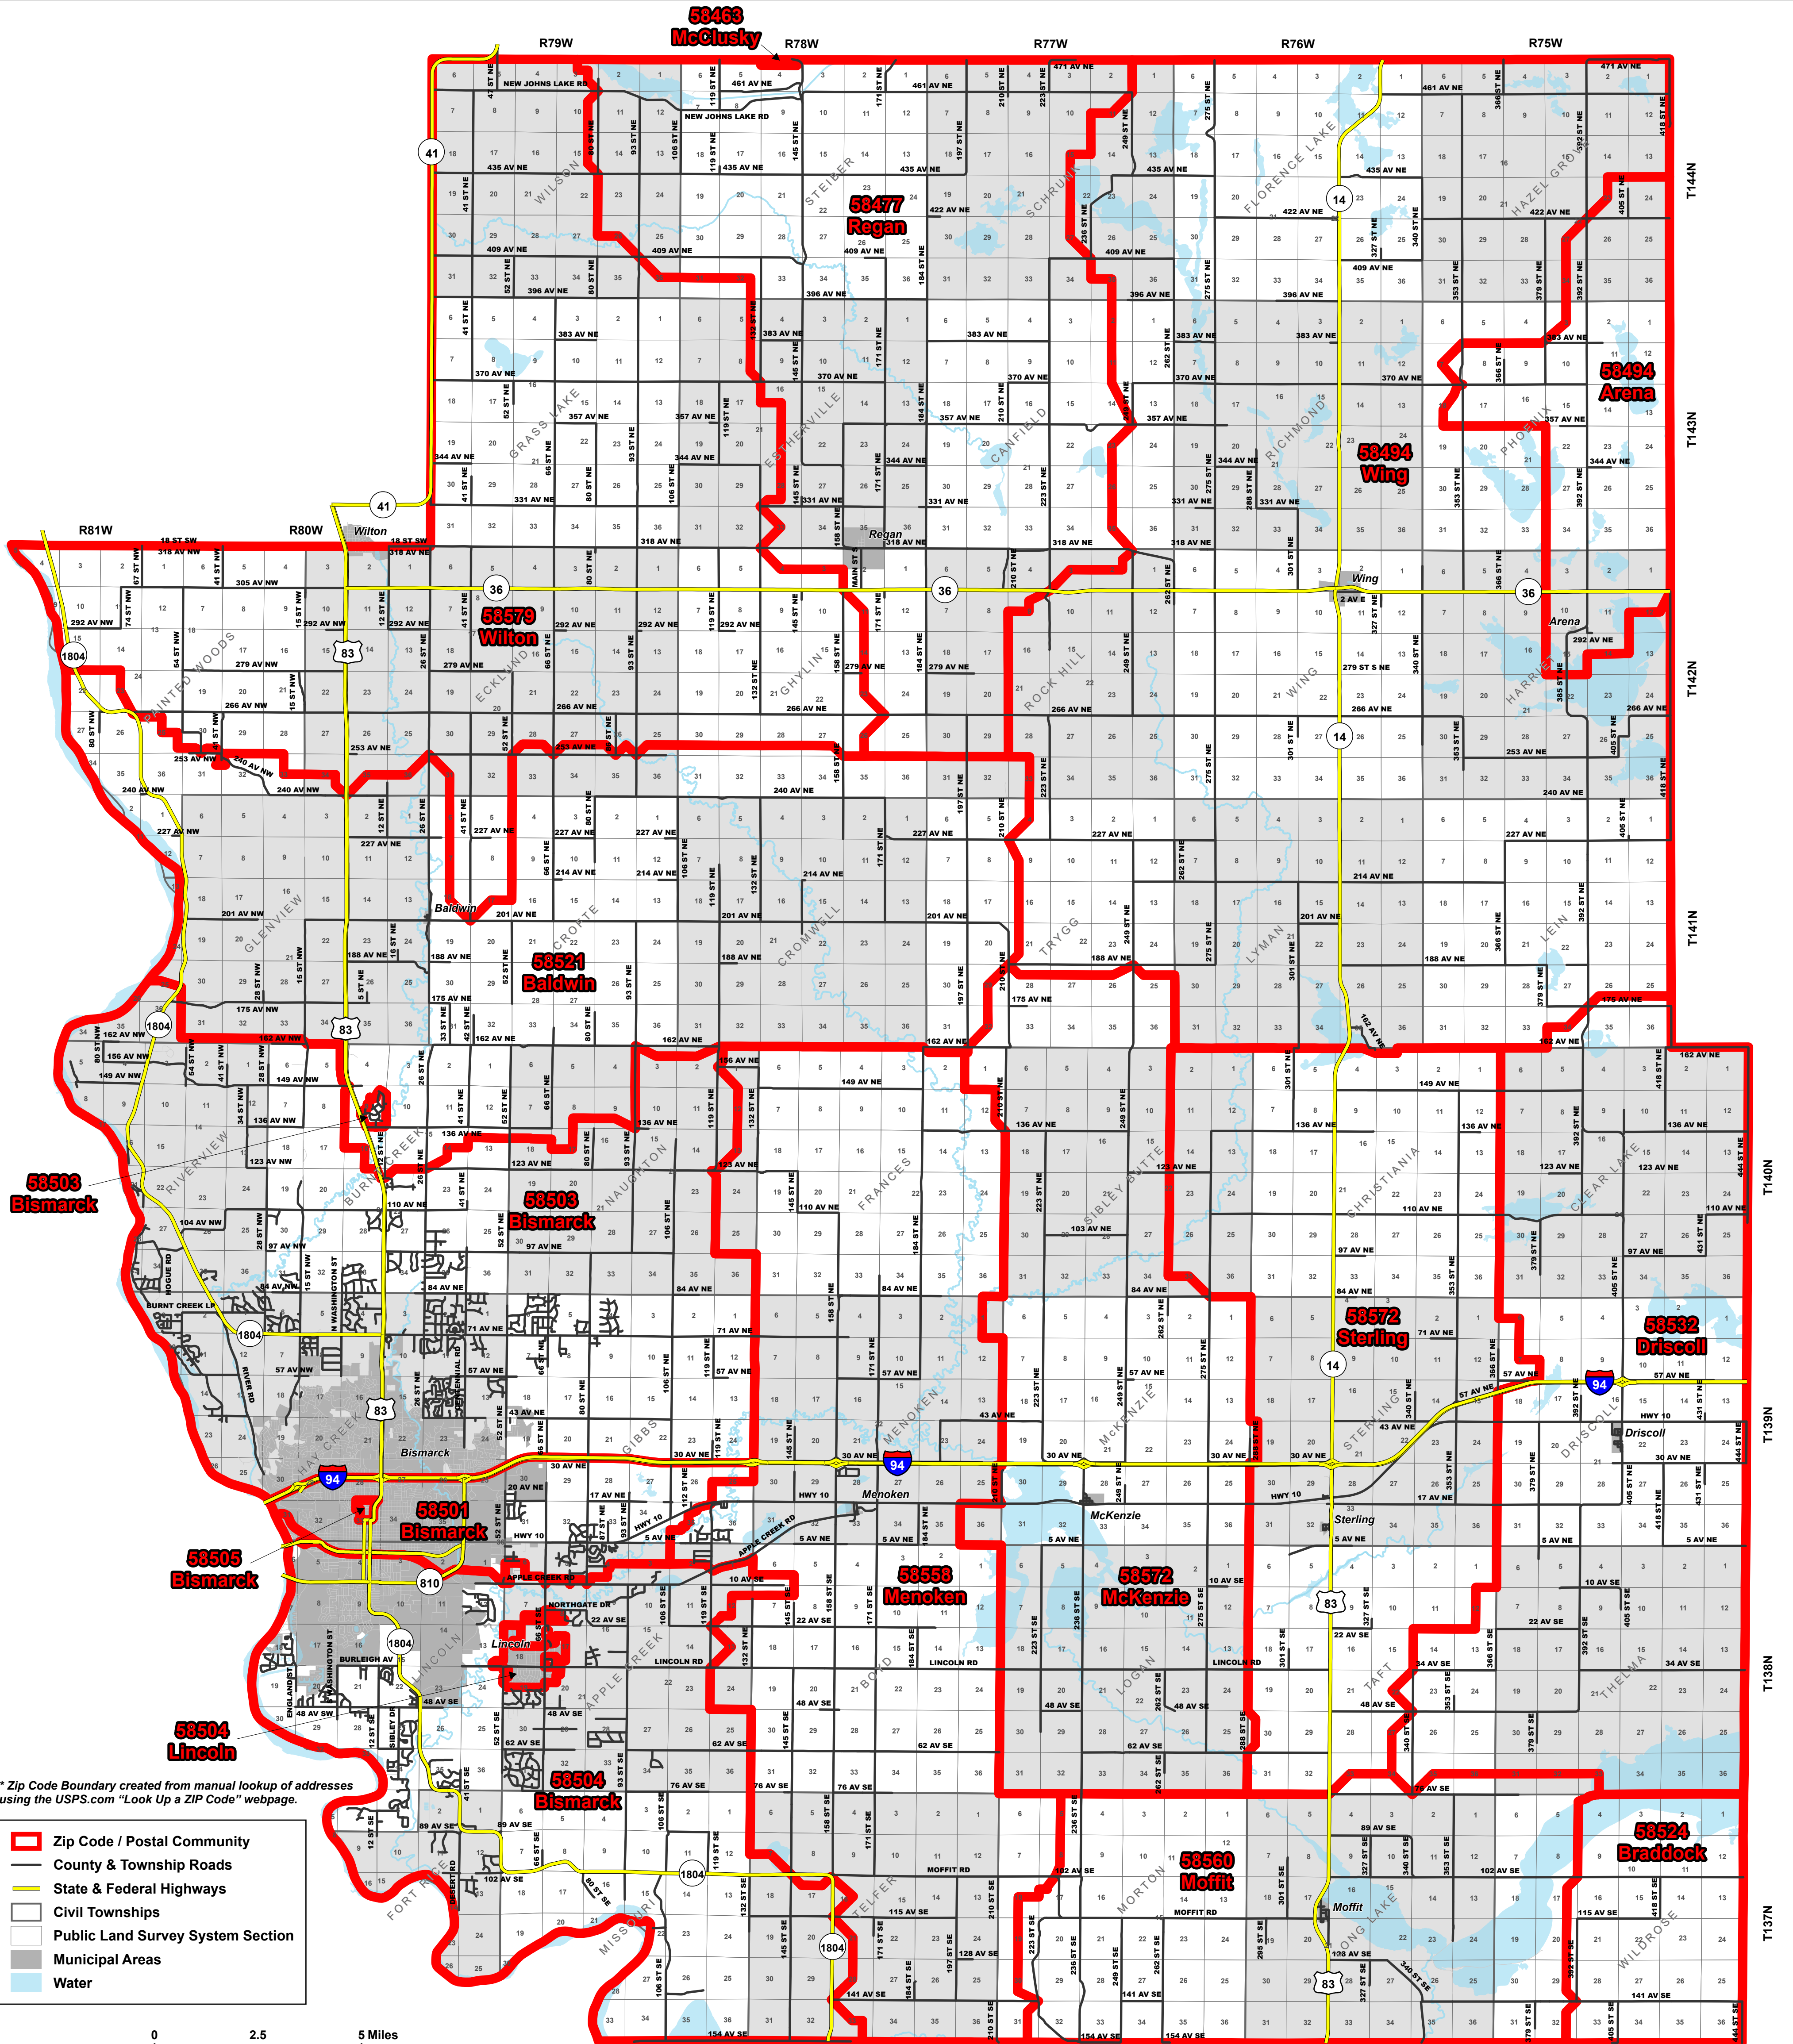

# BURLEIGH COUNTY, NORTH DAKOTA ZIP CODES AND POSTAL COMMUNITIES

\* Zip Code Boundary created from manual lookup of addresses using the USPS.com "Look Up a ZIP Code" webpage.

- Zip Code / Postal Community
- County & Township Roads
- State & Federal Highways
- Civil Townships
- Public Land Survey System Section
- Municipal Areas
- Water

0 2.5 5 Miles