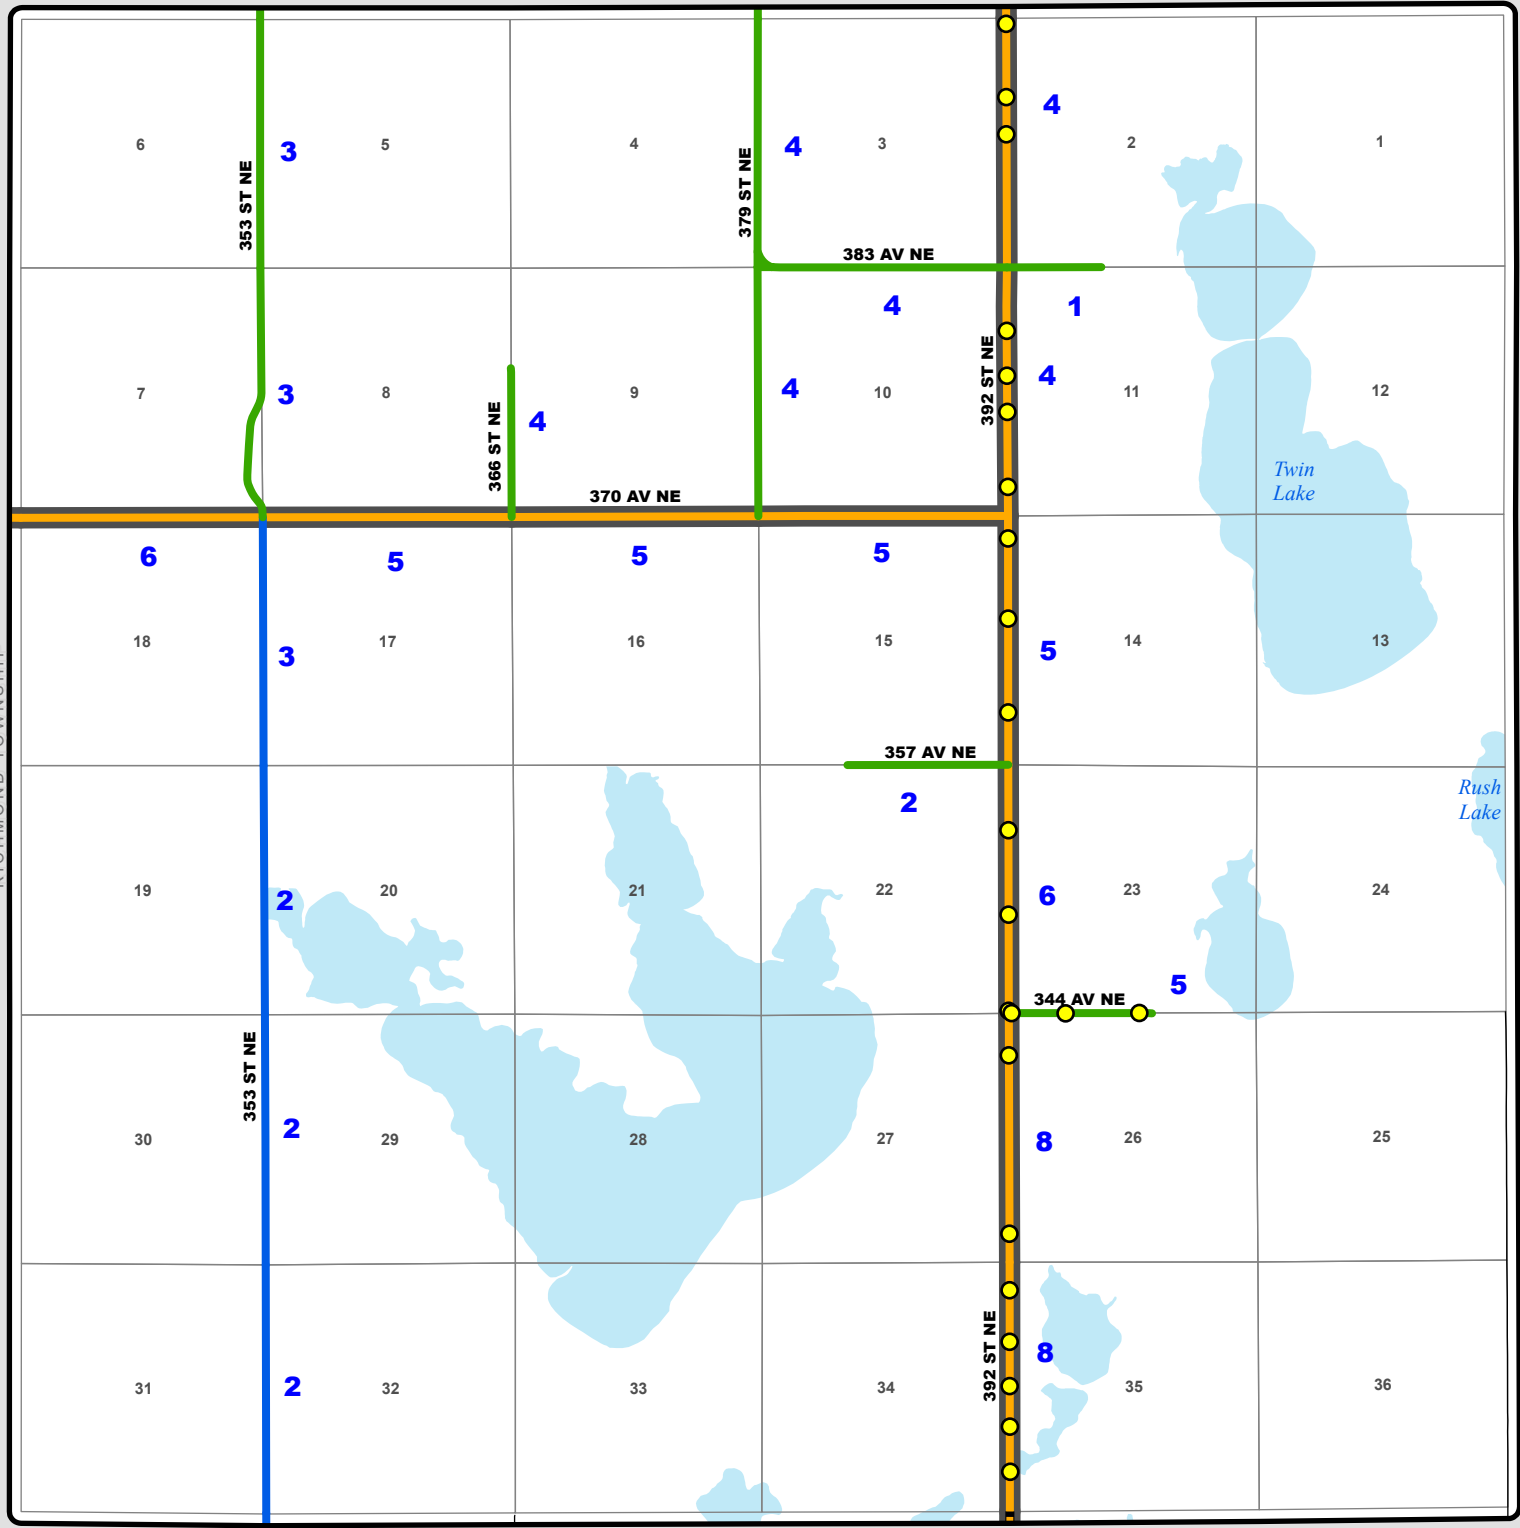

TOWNSHIP ROAD MAINTENANCE MAP PHOENIX #13 (T143N R75W)

HAZEL GROVE TOWNSHIP

RICHMOND TOWNSHIP

KIDDER COUNTY

HARRIET TOWNSHIP

- Culvert
- Fire Hydrants & Cleanouts

- | | | | | |
|-----------------------------|---------------------------------|--------------------------------|--------------------------|------------|
| County Gravel Road | Gravel - Winter Maintenance | Paved - Winter Maintenance | State & Federal Highways | Bridge |
| County Paved Road | Gravel - Year Round Maintenance | Paved - Year Round Maintenance | Federal Aid Road | Water Pipe |
| Gravel - Summer Maintenance | Paved - Summer Maintenance | Township/County Jurisdiction | Other Roads | |