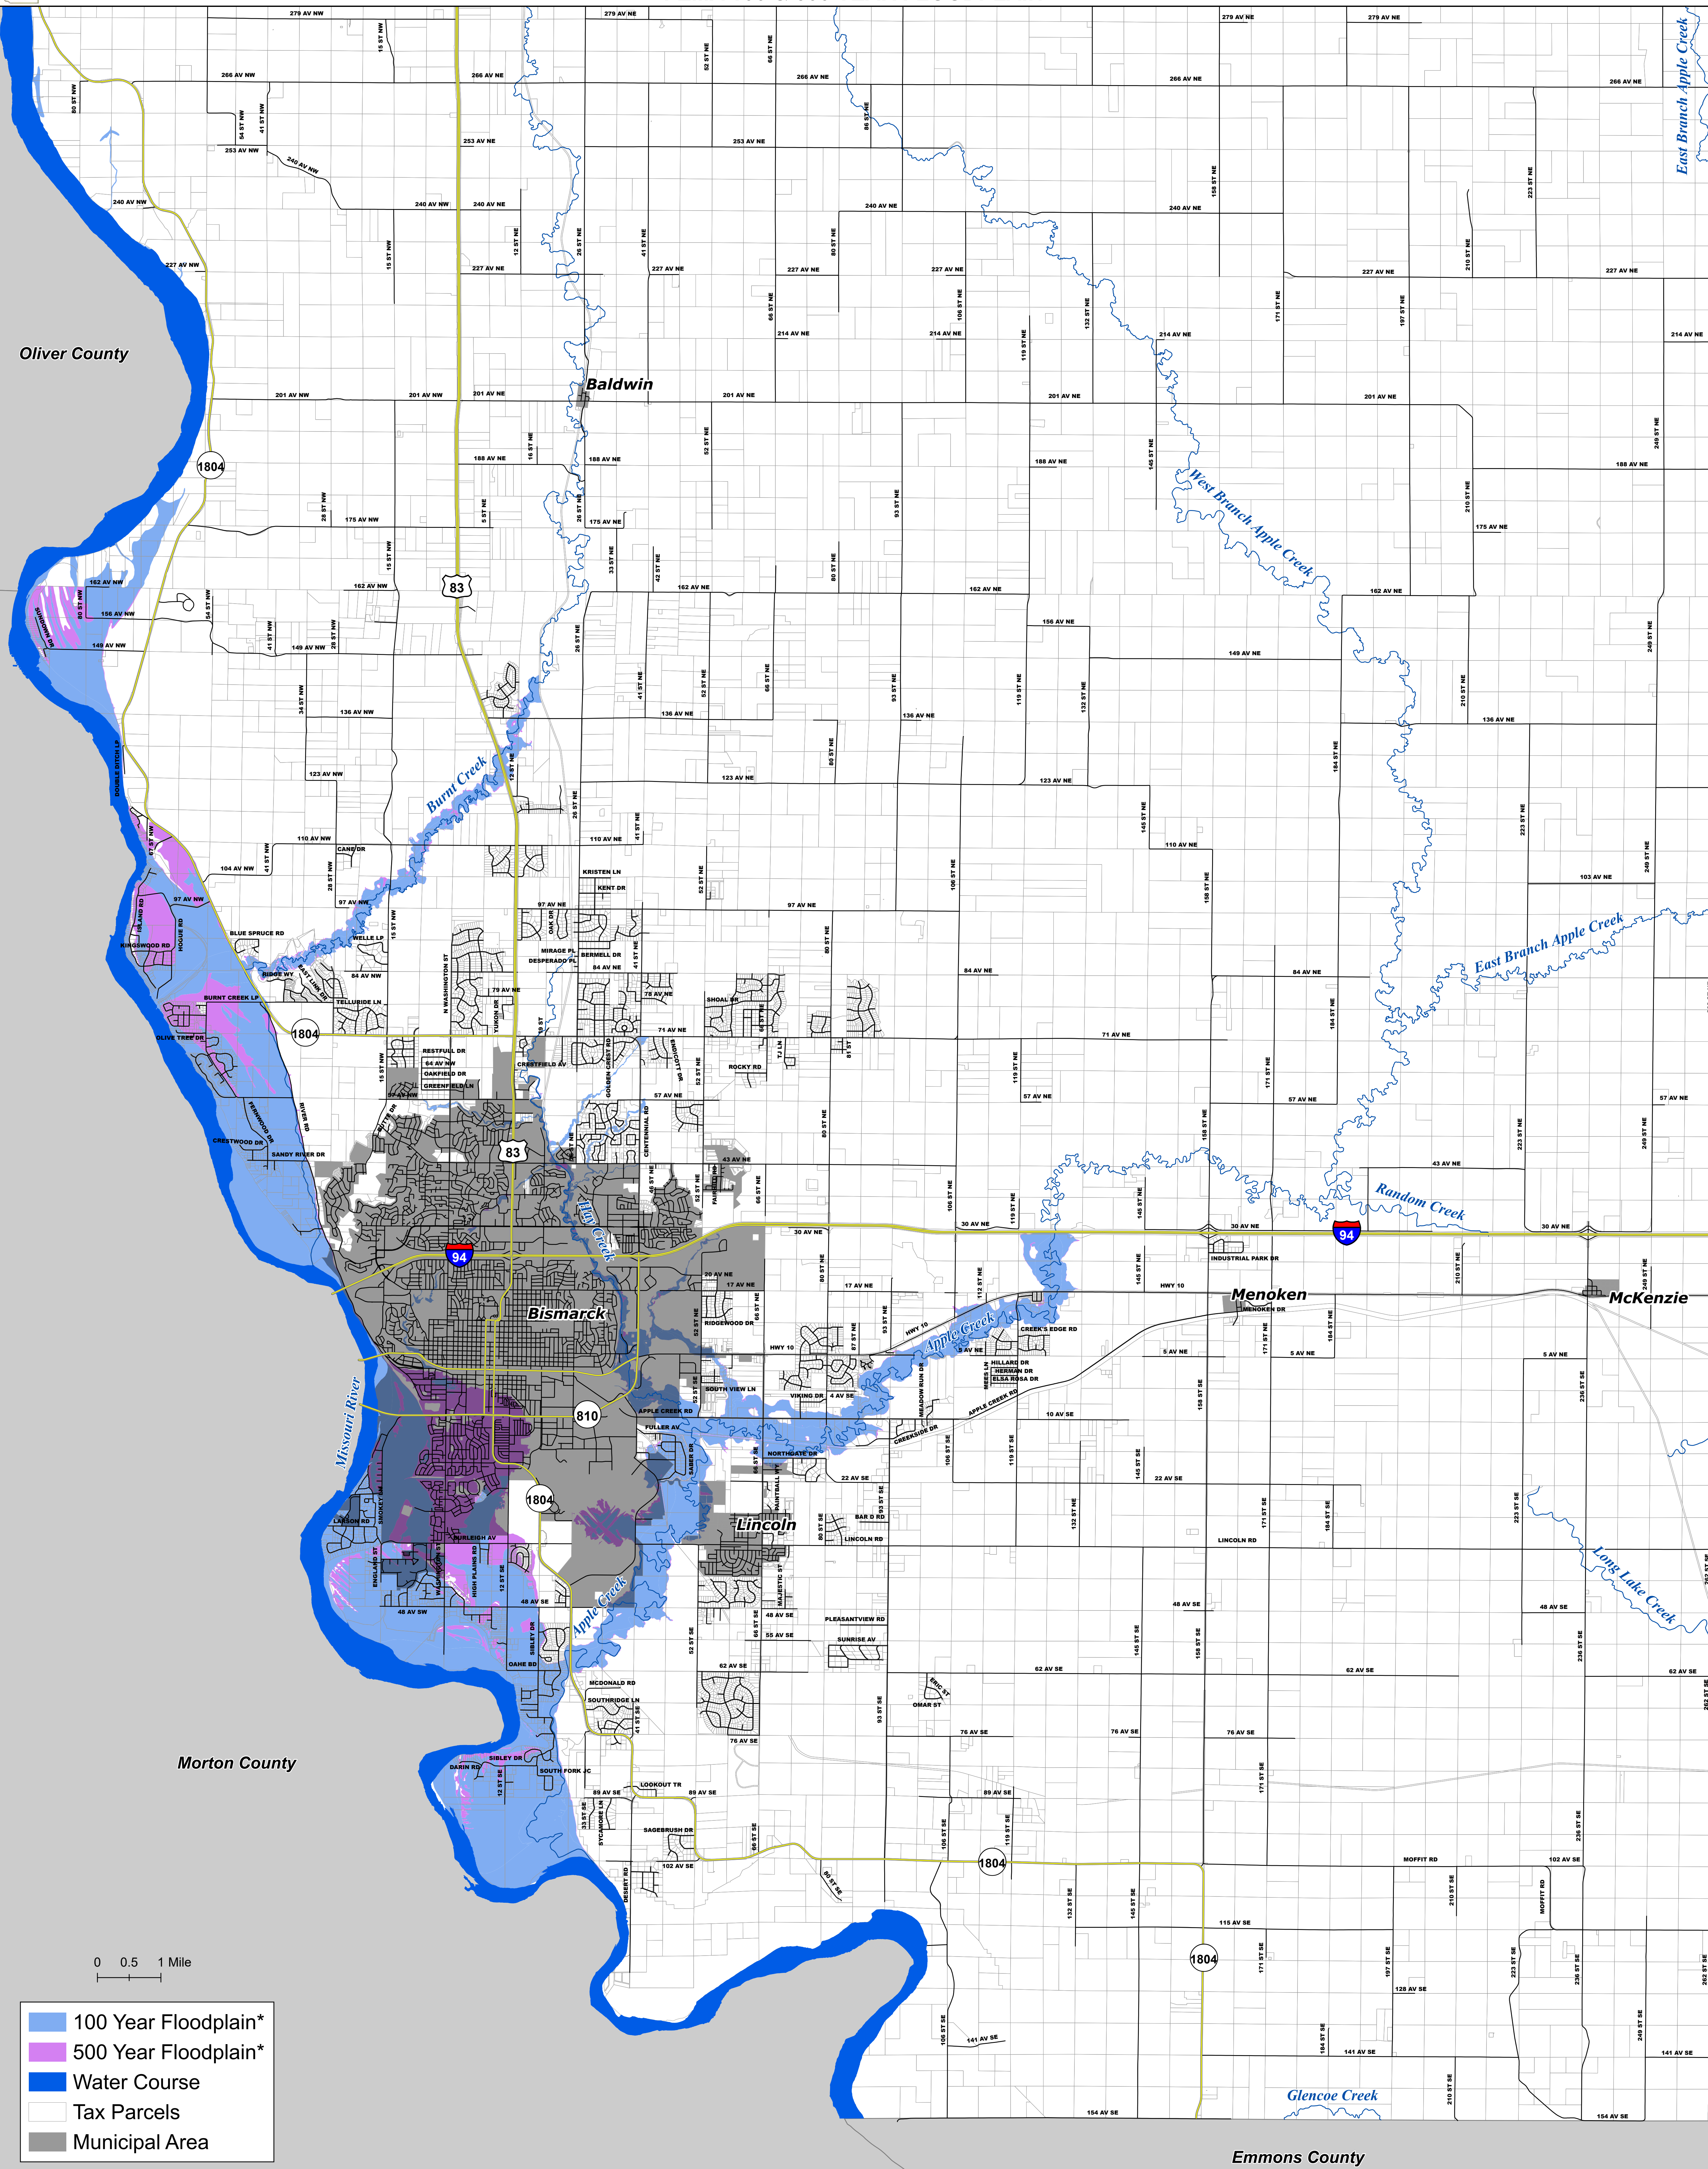

BURLEIGH COUNTY, NORTH DAKOTA  
 FEMA 100 & 500 YEAR FLOODPLAIN

03/31/2021

Oliver County

Baldwin

Bismarck

Lincoln

Menoken

McKenzie

Morton County

Emmons County

0 0.5 1 Mile

- 100 Year Floodplain\*
- 500 Year Floodplain\*
- Water Course
- Tax Parcels
- Municipal Area

\*Darker Color In Municipal Area