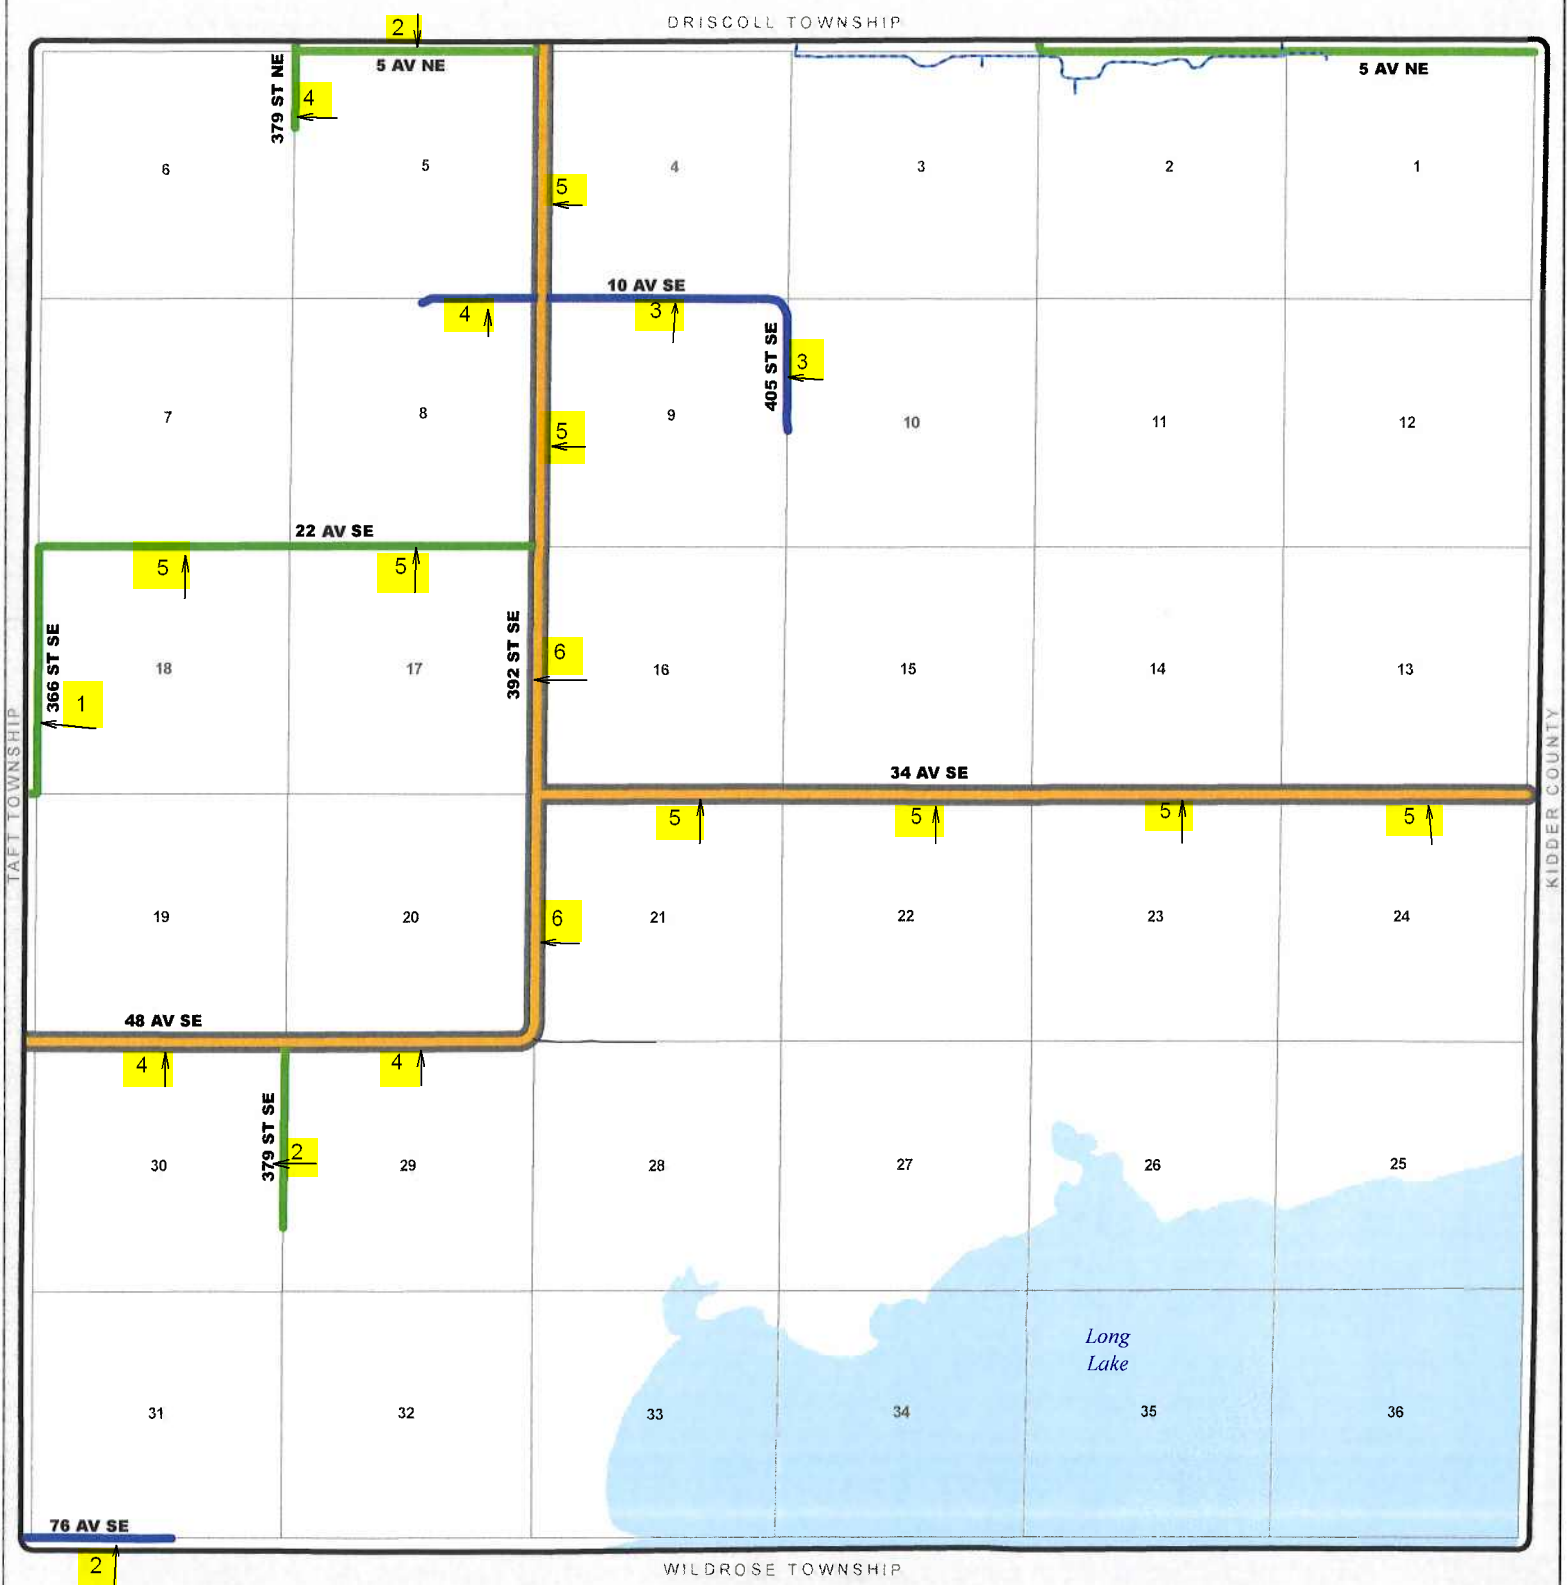

TOWNSHIP ROAD MAINTENANCE MAP

THELMA #15 (T138N R75W)

County Gravel Road	Gravel - Winter Maintenance	Paved - Winter Maintenance	State & Federal Highways	Bridge
County Paved Road	Gravel - Year Round Maintenance	Paved - Year Round Maintenance	Federal Aid Road	Water Pipe
Gravel - Summer Maintenance	Paved - Summer Maintenance	Township/County Jurisdiction	Other Roads	