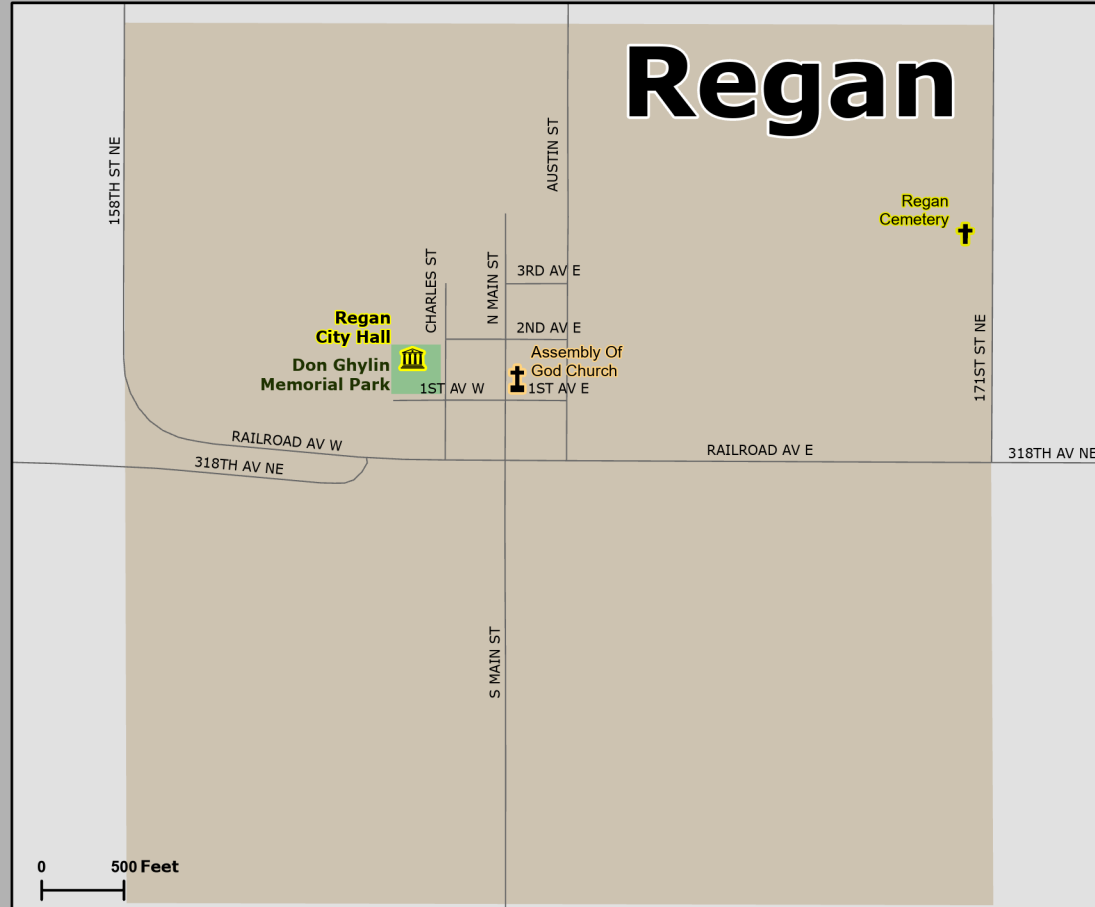

Incorporated Cities

City of Bismarck
221 N. 5th Street, P.O. Box 5503, Bismarck, ND 58506
Phone: (701) 355-1300 Website: www.bismarck.org

City of Lincoln
74 Santee Road, Lincoln, ND 58504
Phone: (701) 258-7969 Website: www.cityoflincolnnd.com

City of Regan
190 1st Ave W, Regan, ND 58477

City of Wilton
121 Dakota Ave, Wilton, ND 58579
Phone: (701) 734-6707 Website: www.wiltonnd.org

City of Wing
4 2nd Ave W, Wing, ND 58494
Phone: (701) 943-2357

0 1,000 Feet