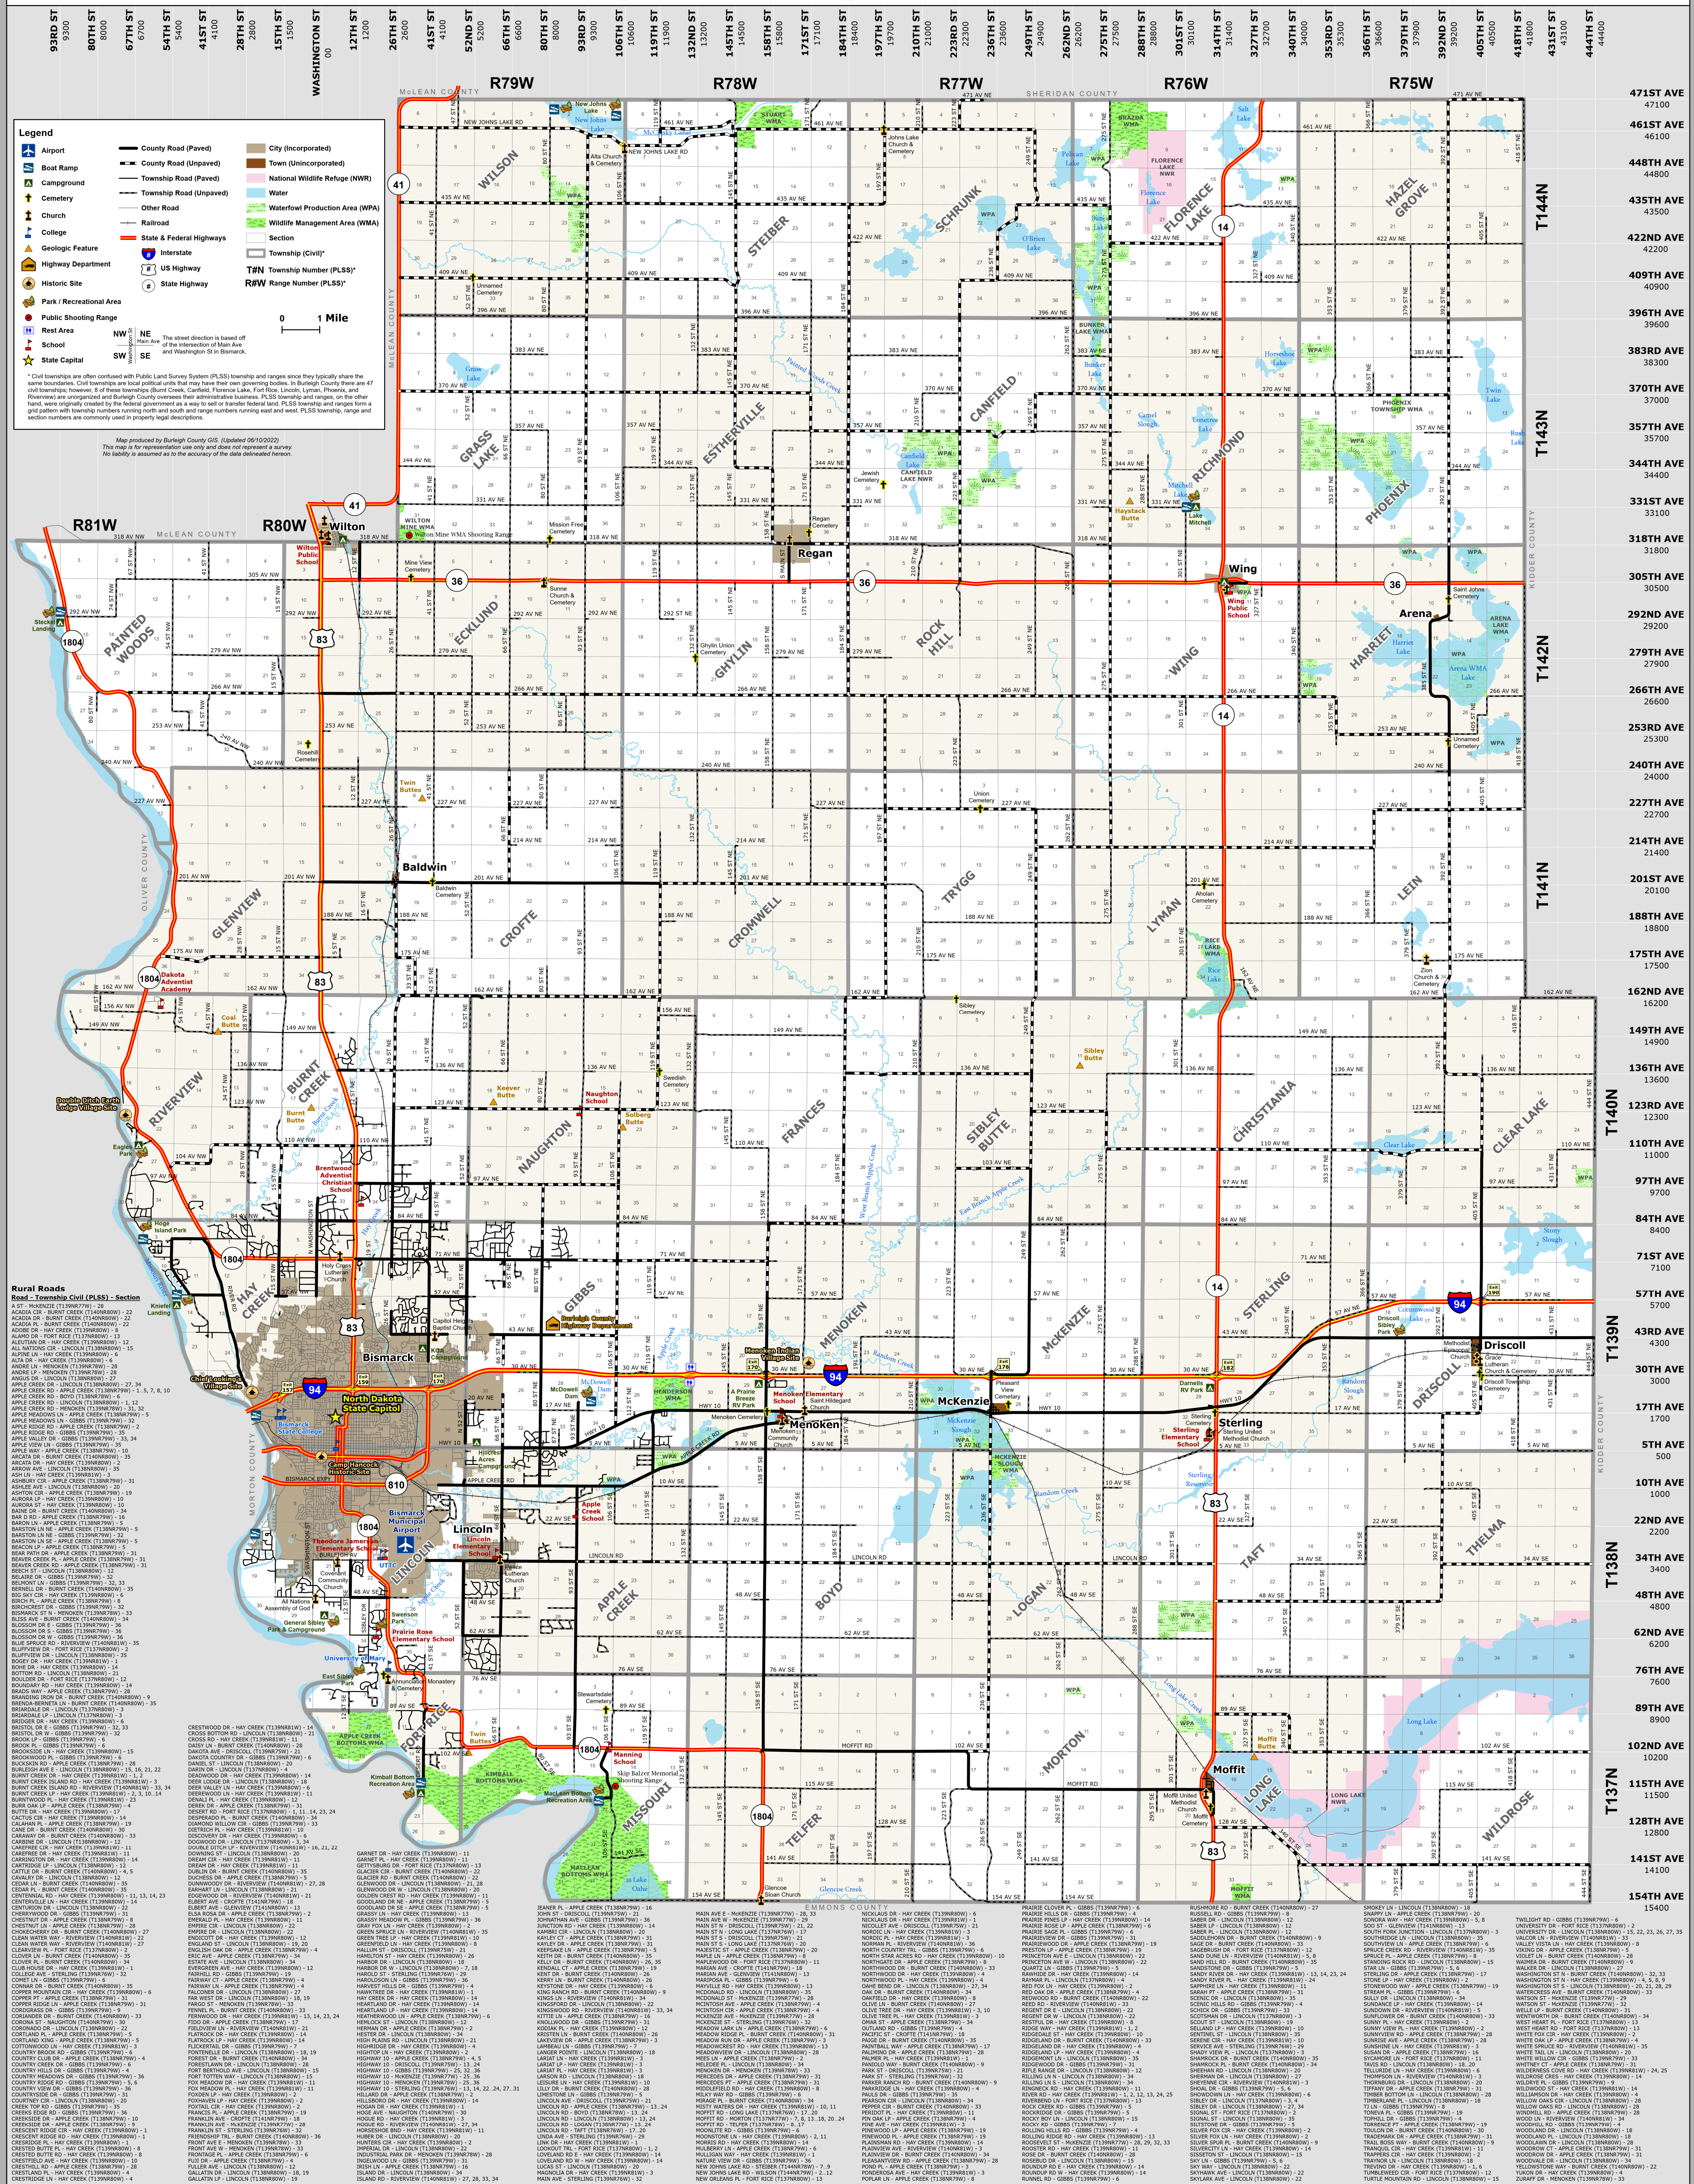

Burleigh County
North Dakota

Burleigh County Highway Department
 Address: 8000 83rd Ave NE, Bismarck, ND 58503
 Phone: (701) 204-7748
 E-Mail: bchighwaydept@co.burleigh.nd.us

Burleigh County Sheriff's Department
 Physical Address: 514 E Thayer Ave, Bismarck, ND 58501
 Mail Address: P.O. Box 1416, Bismarck, ND 58502-1416
 Phone: (701) 222-6651

Burleigh County Detention Center
 Physical Address: 4000 Apple Creek Road, Bismarck, ND 58504
 Mail Address: P.O. Box 2499, Bismarck, ND 58506
 Phone: (701) 255-3113

Burleigh County Extension Office
 Address: 5715 East Bismarck Expressway, Bismarck, ND 58501
 Phone: (701) 221-6865

Burleigh County, North Dakota

Incorporated Cities In Burleigh County, North Dakota

Legend

- Airport
- Boat Ramp
- Bus Station
- Cemetery
- Church
- City Hall
- College
- Historic Site
- Hospital
- Library
- Jail
- Mall / Shopping Center
- School
- State Capital
- County Line
- Local Road
- Railroad
- State & Federal Highways
- Interstate
- US Highway
- State Highway
- Campground
- City (Incorporated)
- Park / Recreational Area
- Water

Map produced by Burleigh County GIS. (Updated 06/10/2022) This map is for representation use only and does not represent a survey. No liability is assumed as to the accuracy of the data delineated herein.