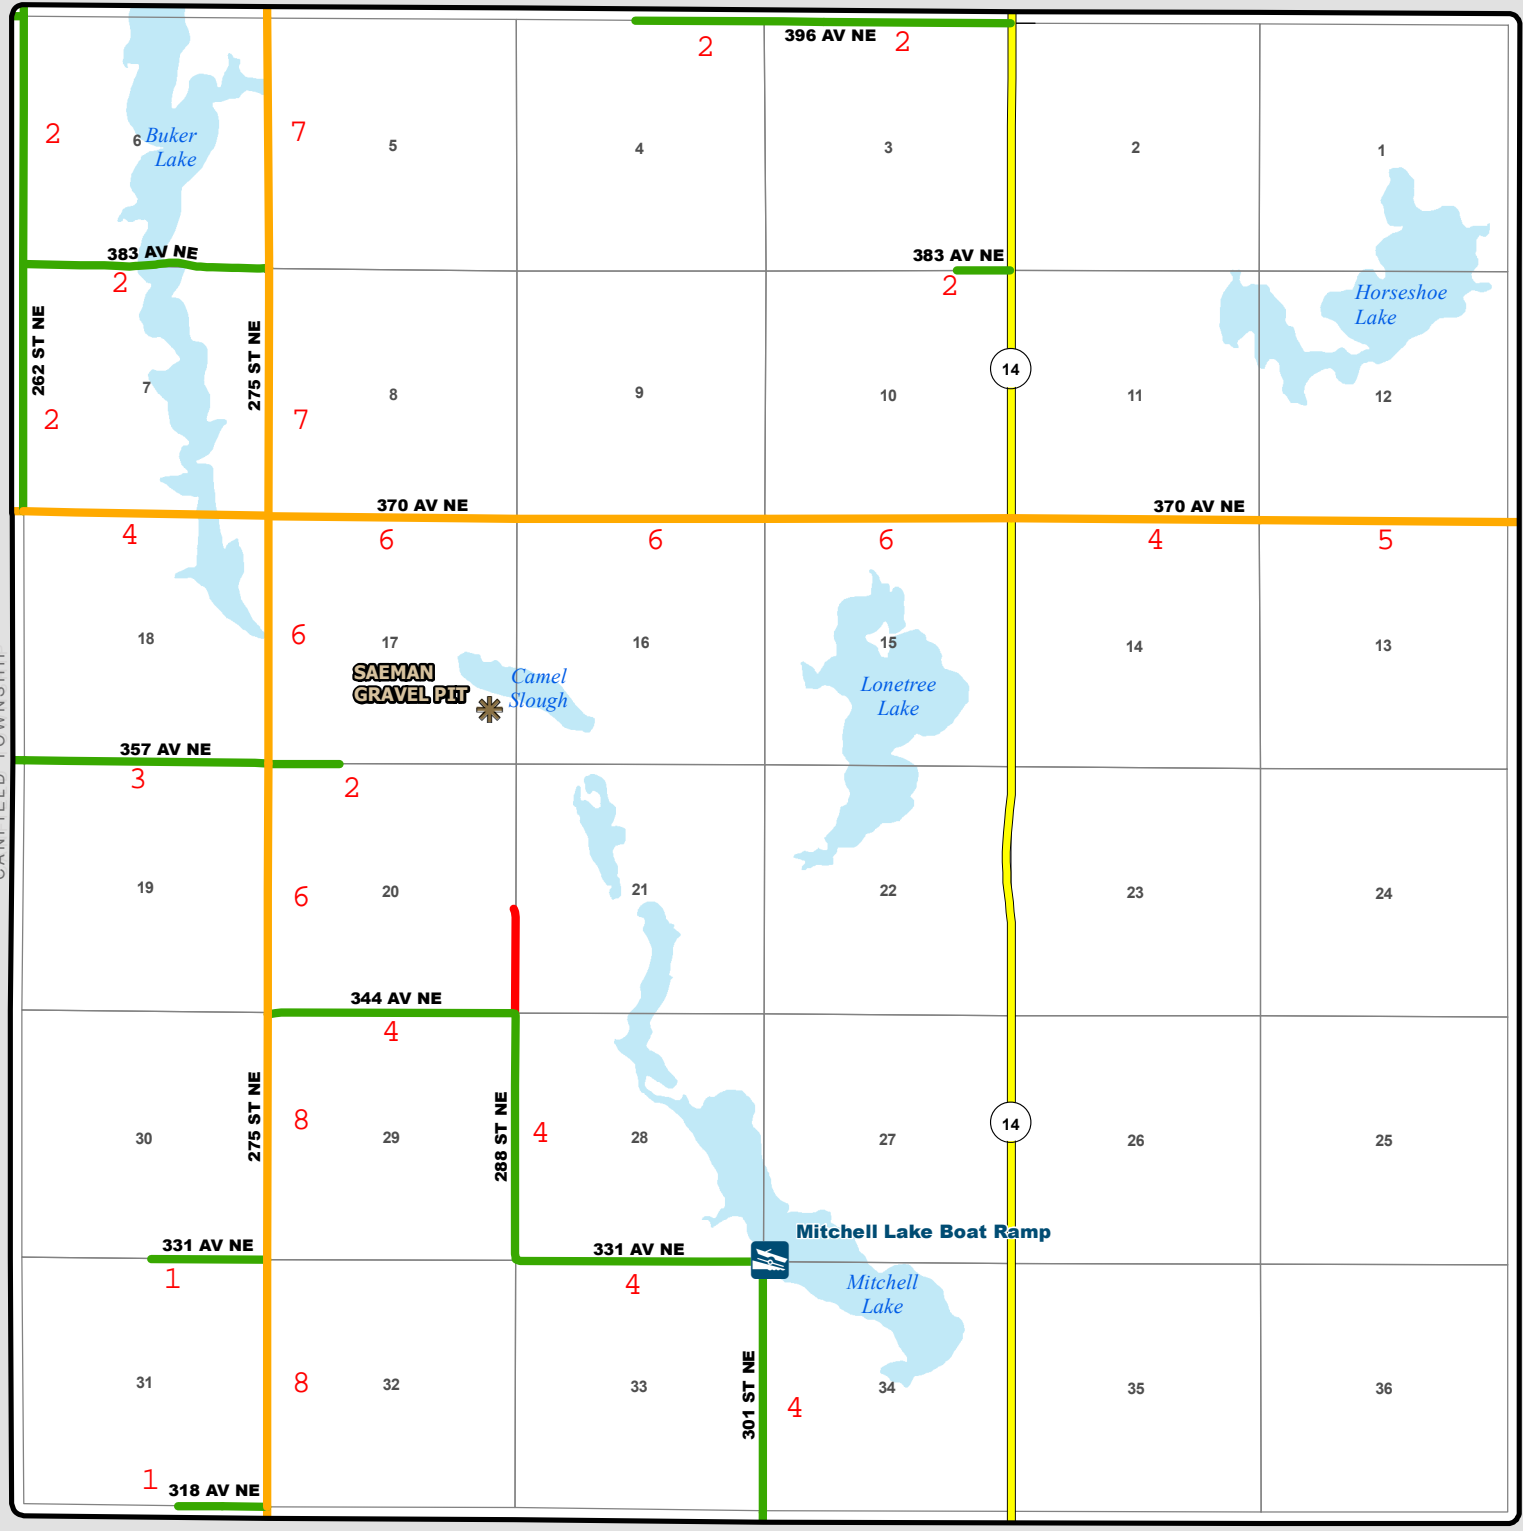

# TOWNSHIP ROAD MAINTENANCE MAP RICHMOND #19 (T143N R76W)

FLORENCE LAKE TOWNSHIP

WING TOWNSHIP

CANFIELD TOWNSHIP

PHOENIX TOWNSHIP

- County Gravel Road
- County Paved Road
- Gravel - Summer Maintenance
- Gravel - Winter Maintenance
- Gravel - Year Round Maintenance
- Paved - Winter Maintenance
- Paved - Summer Maintenance
- Paved - Year Round Maintenance
- Township/County Jurisdiction
- State & Federal Highways
- Federal Aid Road
- Other Roads
- Bridge
- Water Pipe