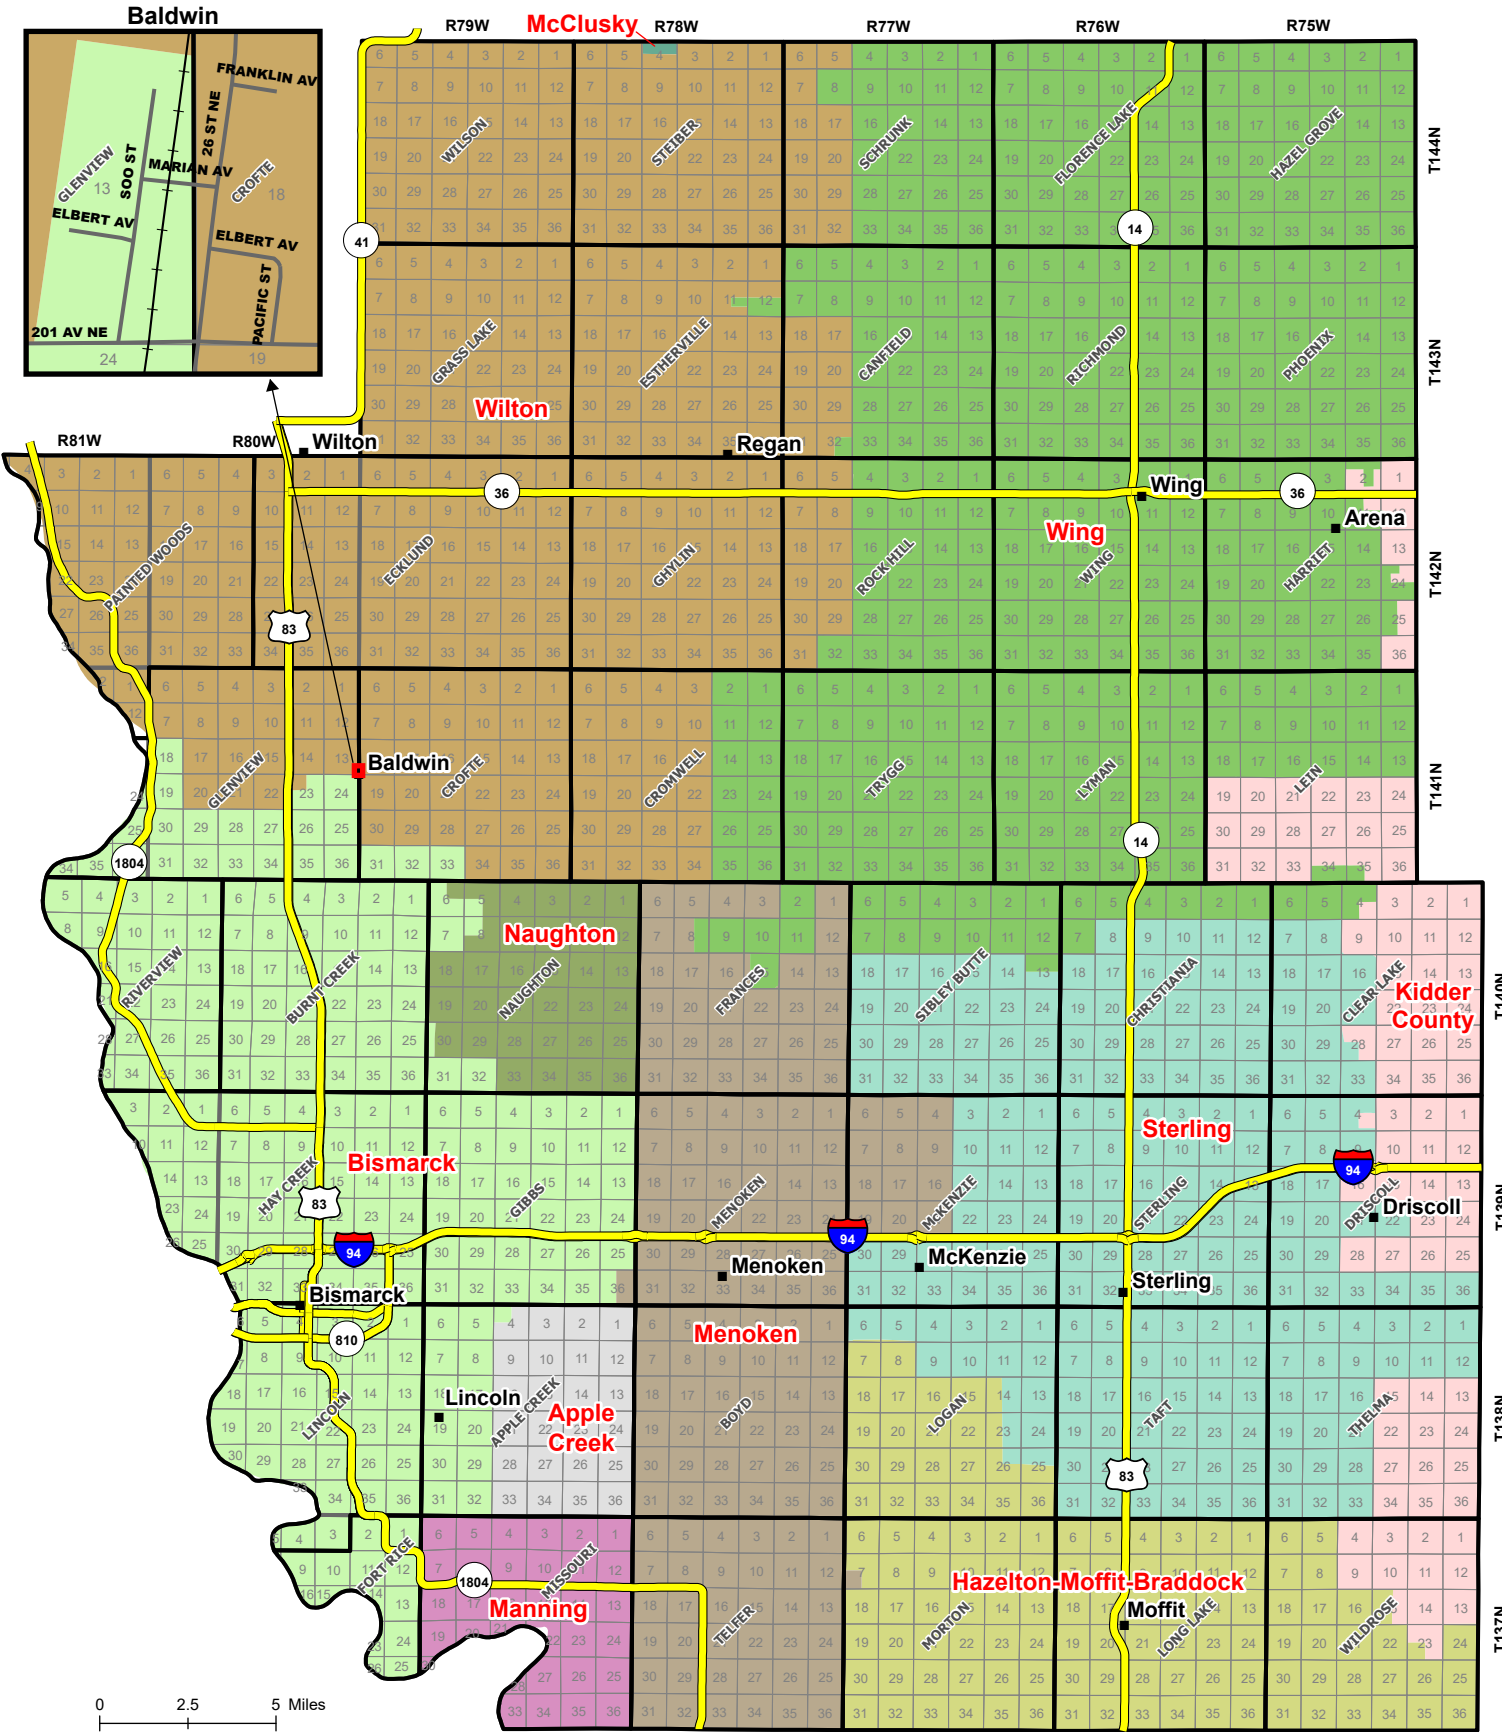

BURLEIGH COUNTY, NORTH DAKOTA PUBLIC SCHOOL DISTRICTS

- Apple Creek (District 39)
- Hazelton-Moffit-Braddock (District 6)
- Manning (District 45)
- Menoken (District 33)
- Sterling (District 35)
- Wing (District 28)
- Kidder County
- McClusky (District 19)
- Naughton (District 25)
- Wilton (District 1)
- Civil Township

Map produced by Burleigh County GIS. This map is for representation use only and does not represent a survey. No liability is assumed as to the accuracy of the data delineated herein.