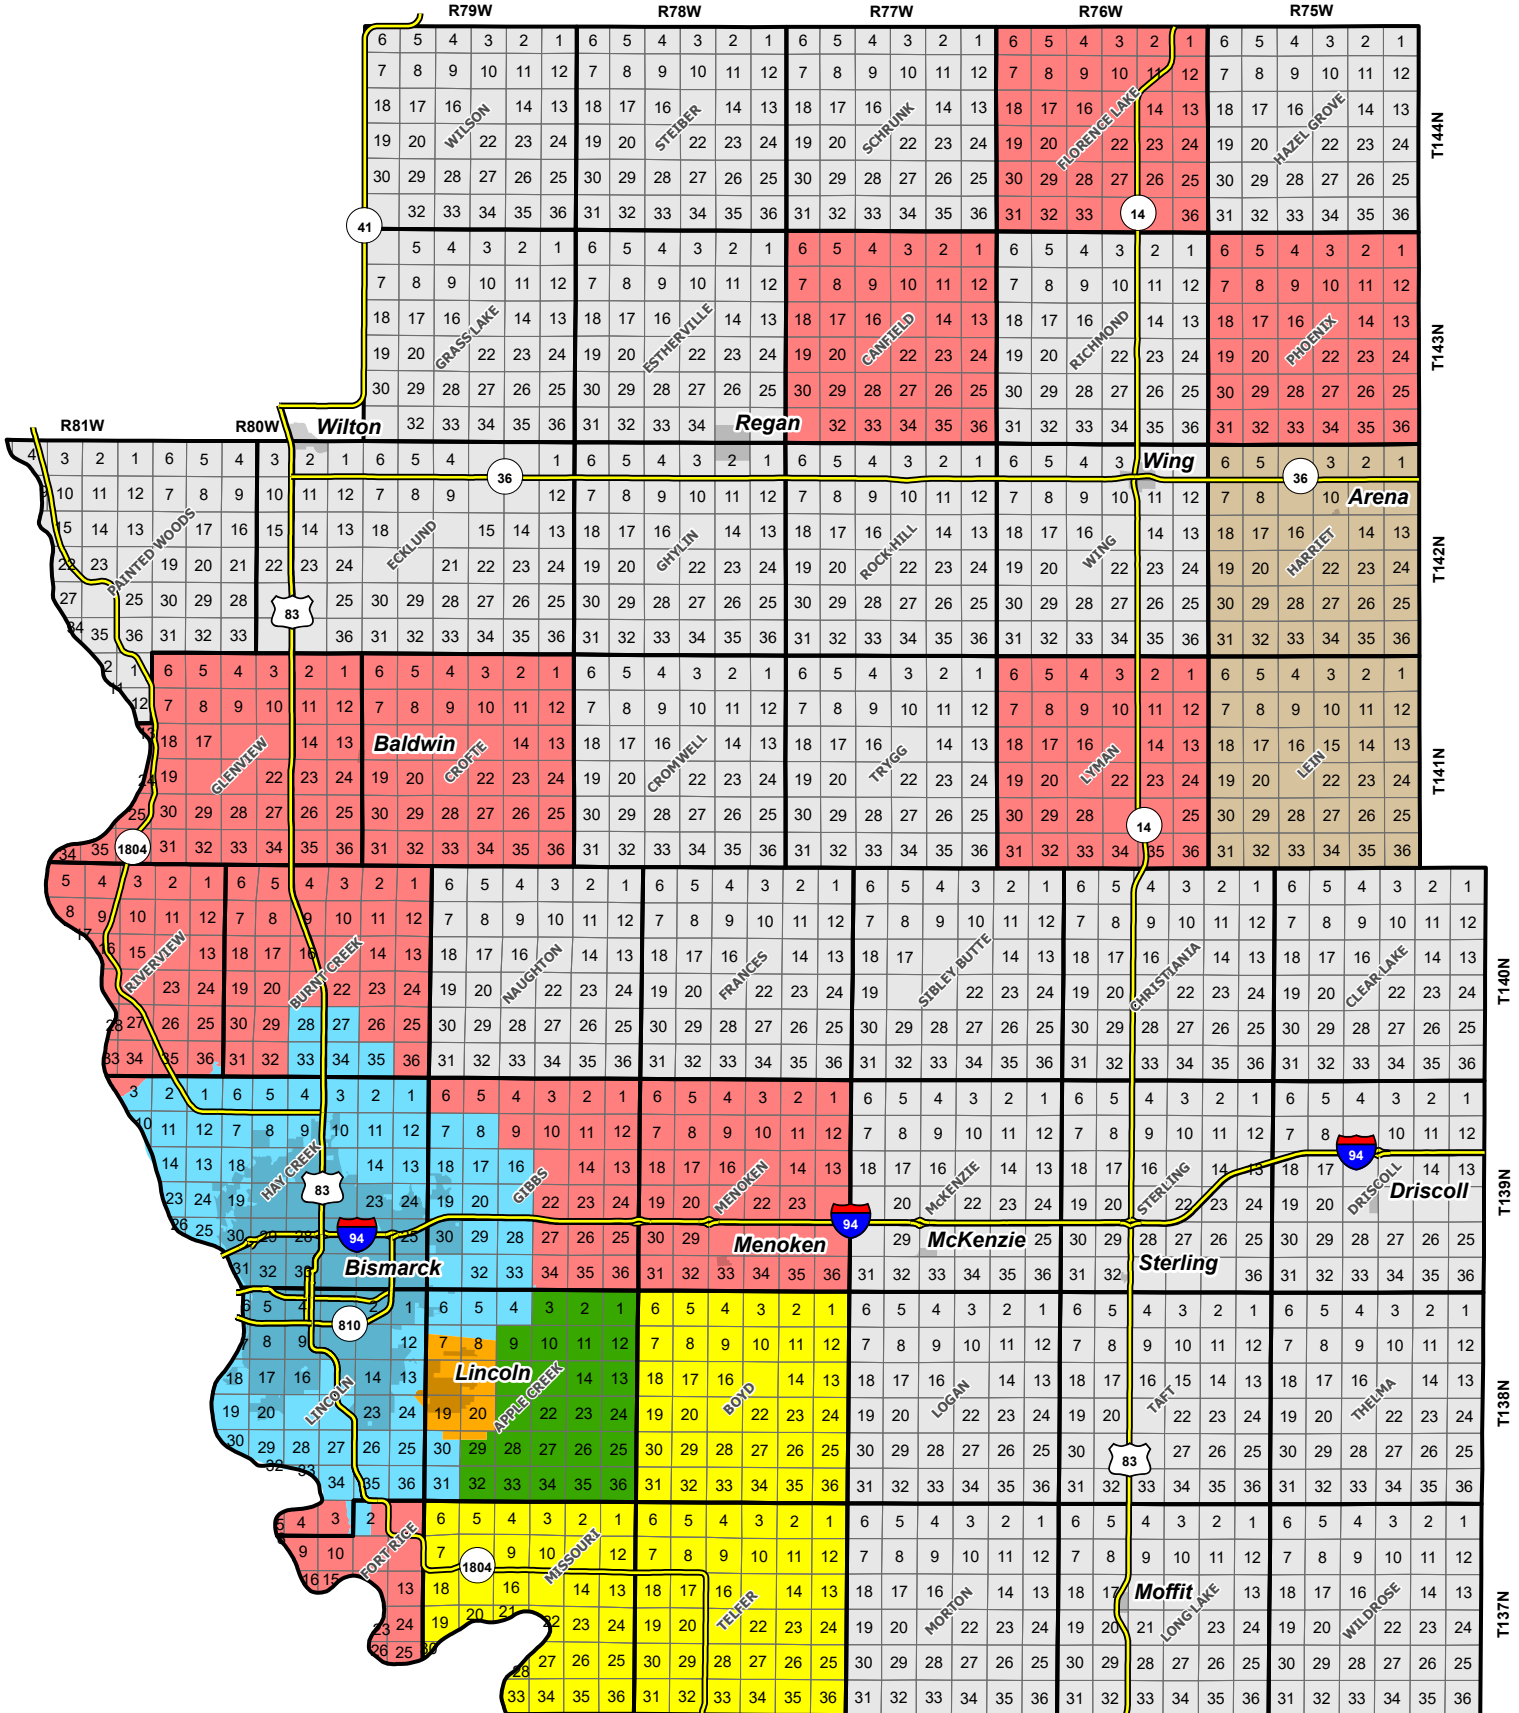

BURLEIGH COUNTY, NORTH DAKOTA ZONING JURISDICTIONS

- Apple Creek Township Zoning
- City of Bismarck Zoning
- Harriet and Lein Townships Zoning
- Other Township Zoning
- Burleigh County Zoning
- City of Lincoln Zoning
- Missouri-Telfer-Boyd Township Board Zoning
- Civil Township Boundary

BURLEIGH COUNTY, NORTH DAKOTA ZONING JURISDICTION (BISMARCK AREA)

N
02/24/2022

- Apple Creek Township Zoning
- City of Bismarck Zoning
- Harriet and Lein Townships Zoning
- Other Township Zoning
- Burleigh County Zoning
- City of Lincoln Zoning
- Missouri-Telfer-Boyd Township Board Zoning
- Civil Township Boundary

Map produced by Burleigh County GIS. This map is for representation use only and does not represent a survey. No liability is assumed as to the accuracy of the data delineated hereon.