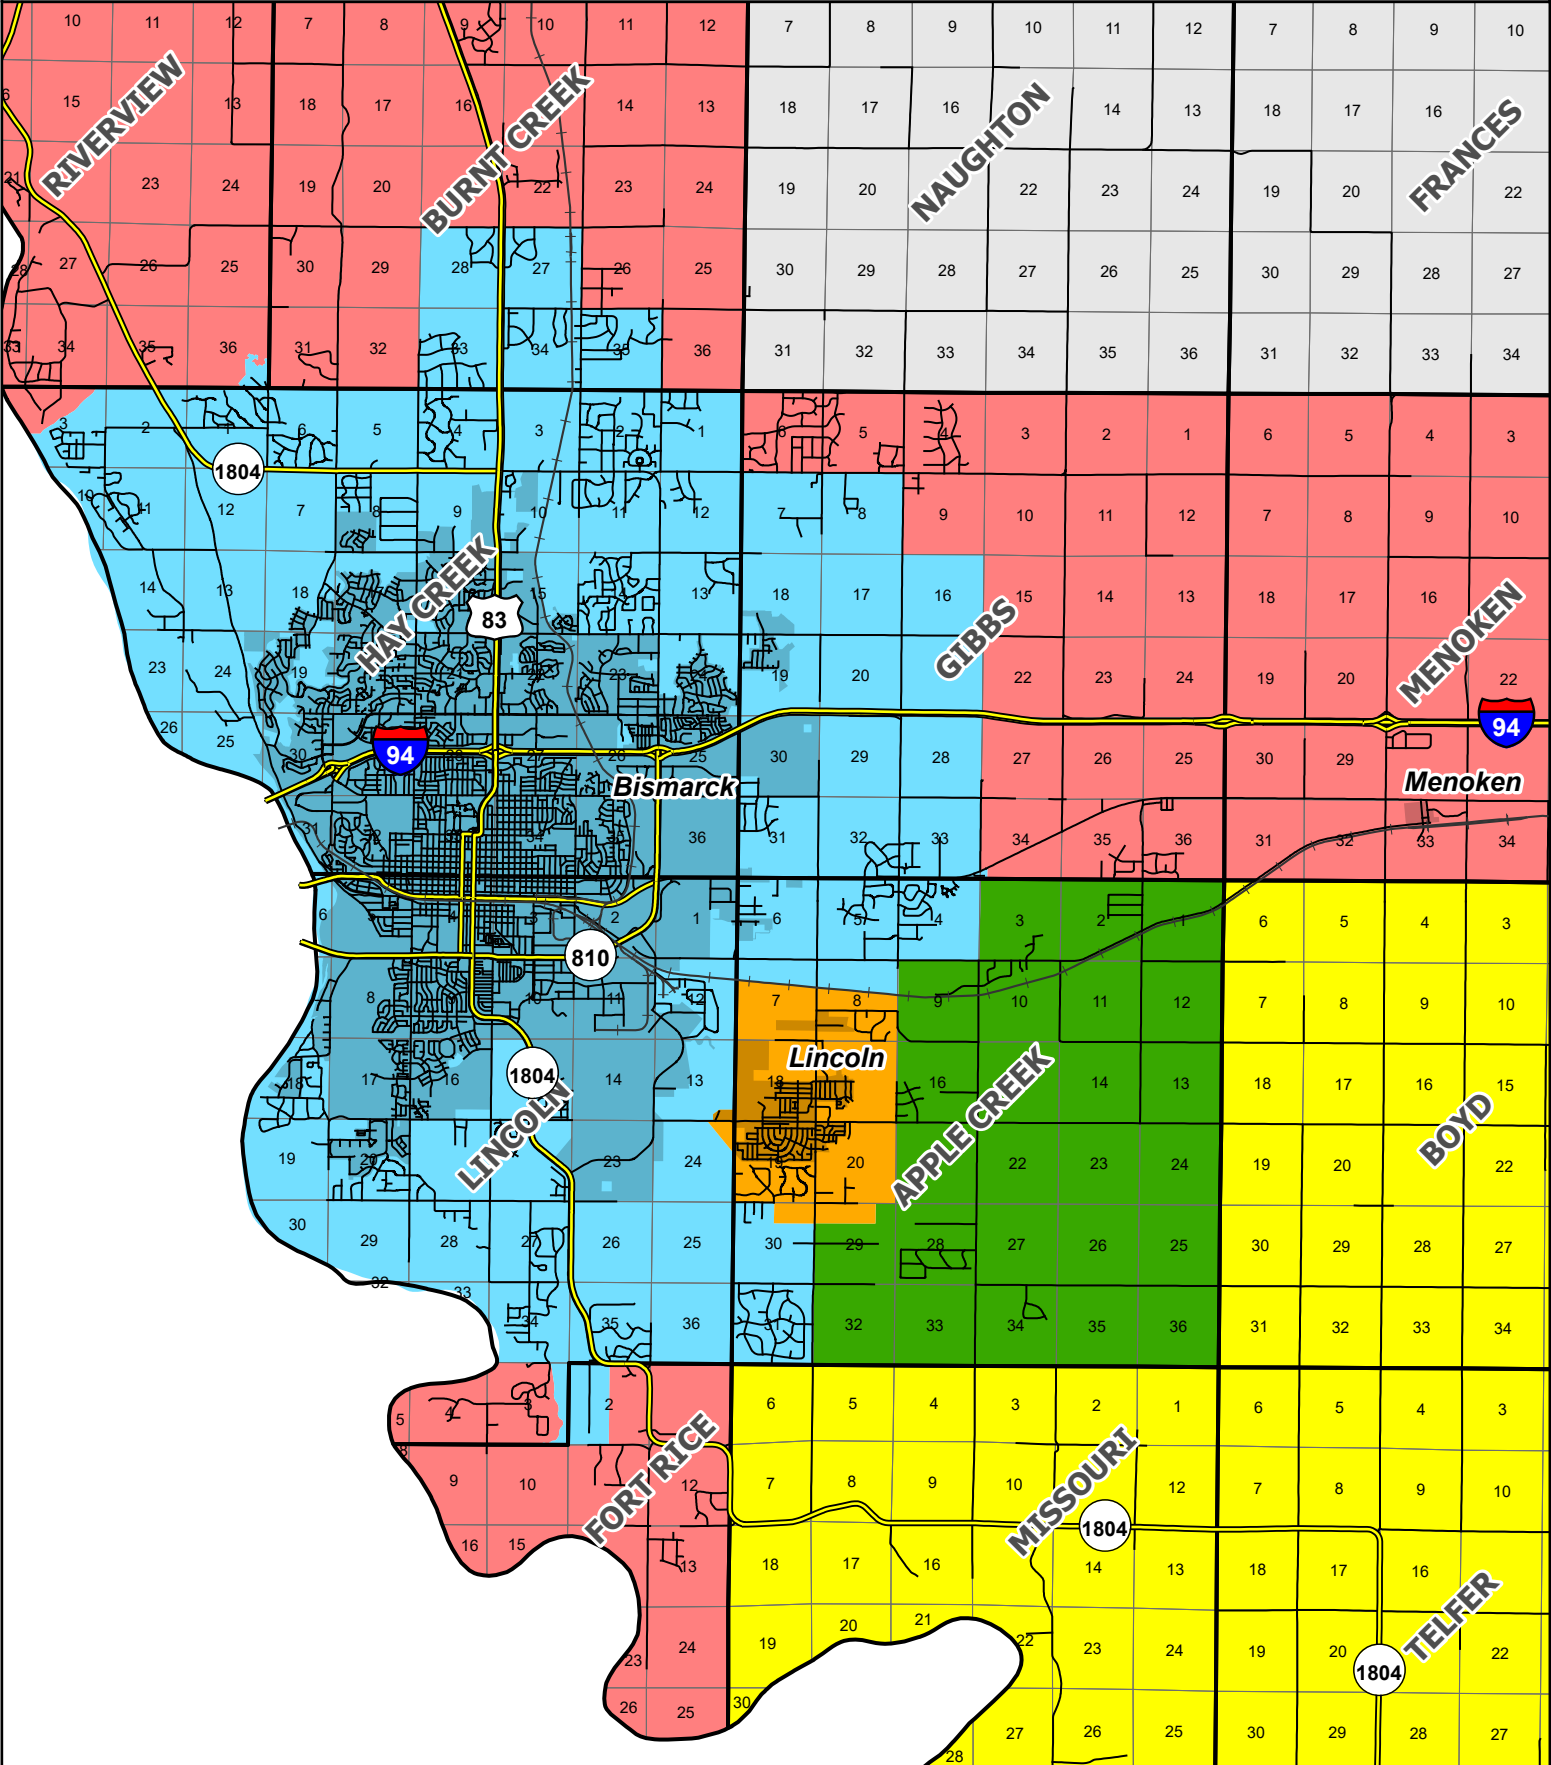

BURLEIGH COUNTY, NORTH DAKOTA ZONING JURISDICTIONS

- Apple Creek Township Zoning
- City of Bismarck Zoning
- Harriet and Lein Townships Zoning
- Other Township Zoning
- Burleigh County Zoning
- City of Lincoln Zoning
- Missouri-Telfer-Boyd Township Board Zoning
- Civil Township Boundary

BURLEIGH COUNTY, NORTH DAKOTA ZONING JURISDICTION (BISMARCK AREA)

N
02/24/2022

- Apple Creek Township Zoning
- City of Bismarck Zoning
- Harriet and Lein Townships Zoning
- Other Township Zoning
- Burleigh County Zoning
- City of Lincoln Zoning
- Missouri-Telfer-Boyd Township Board Zoning
- Civil Township Boundary

Map produced by Burleigh County GIS. This map is for representation use only and does not represent a survey. No liability is assumed as to the accuracy of the data delineated hereon.