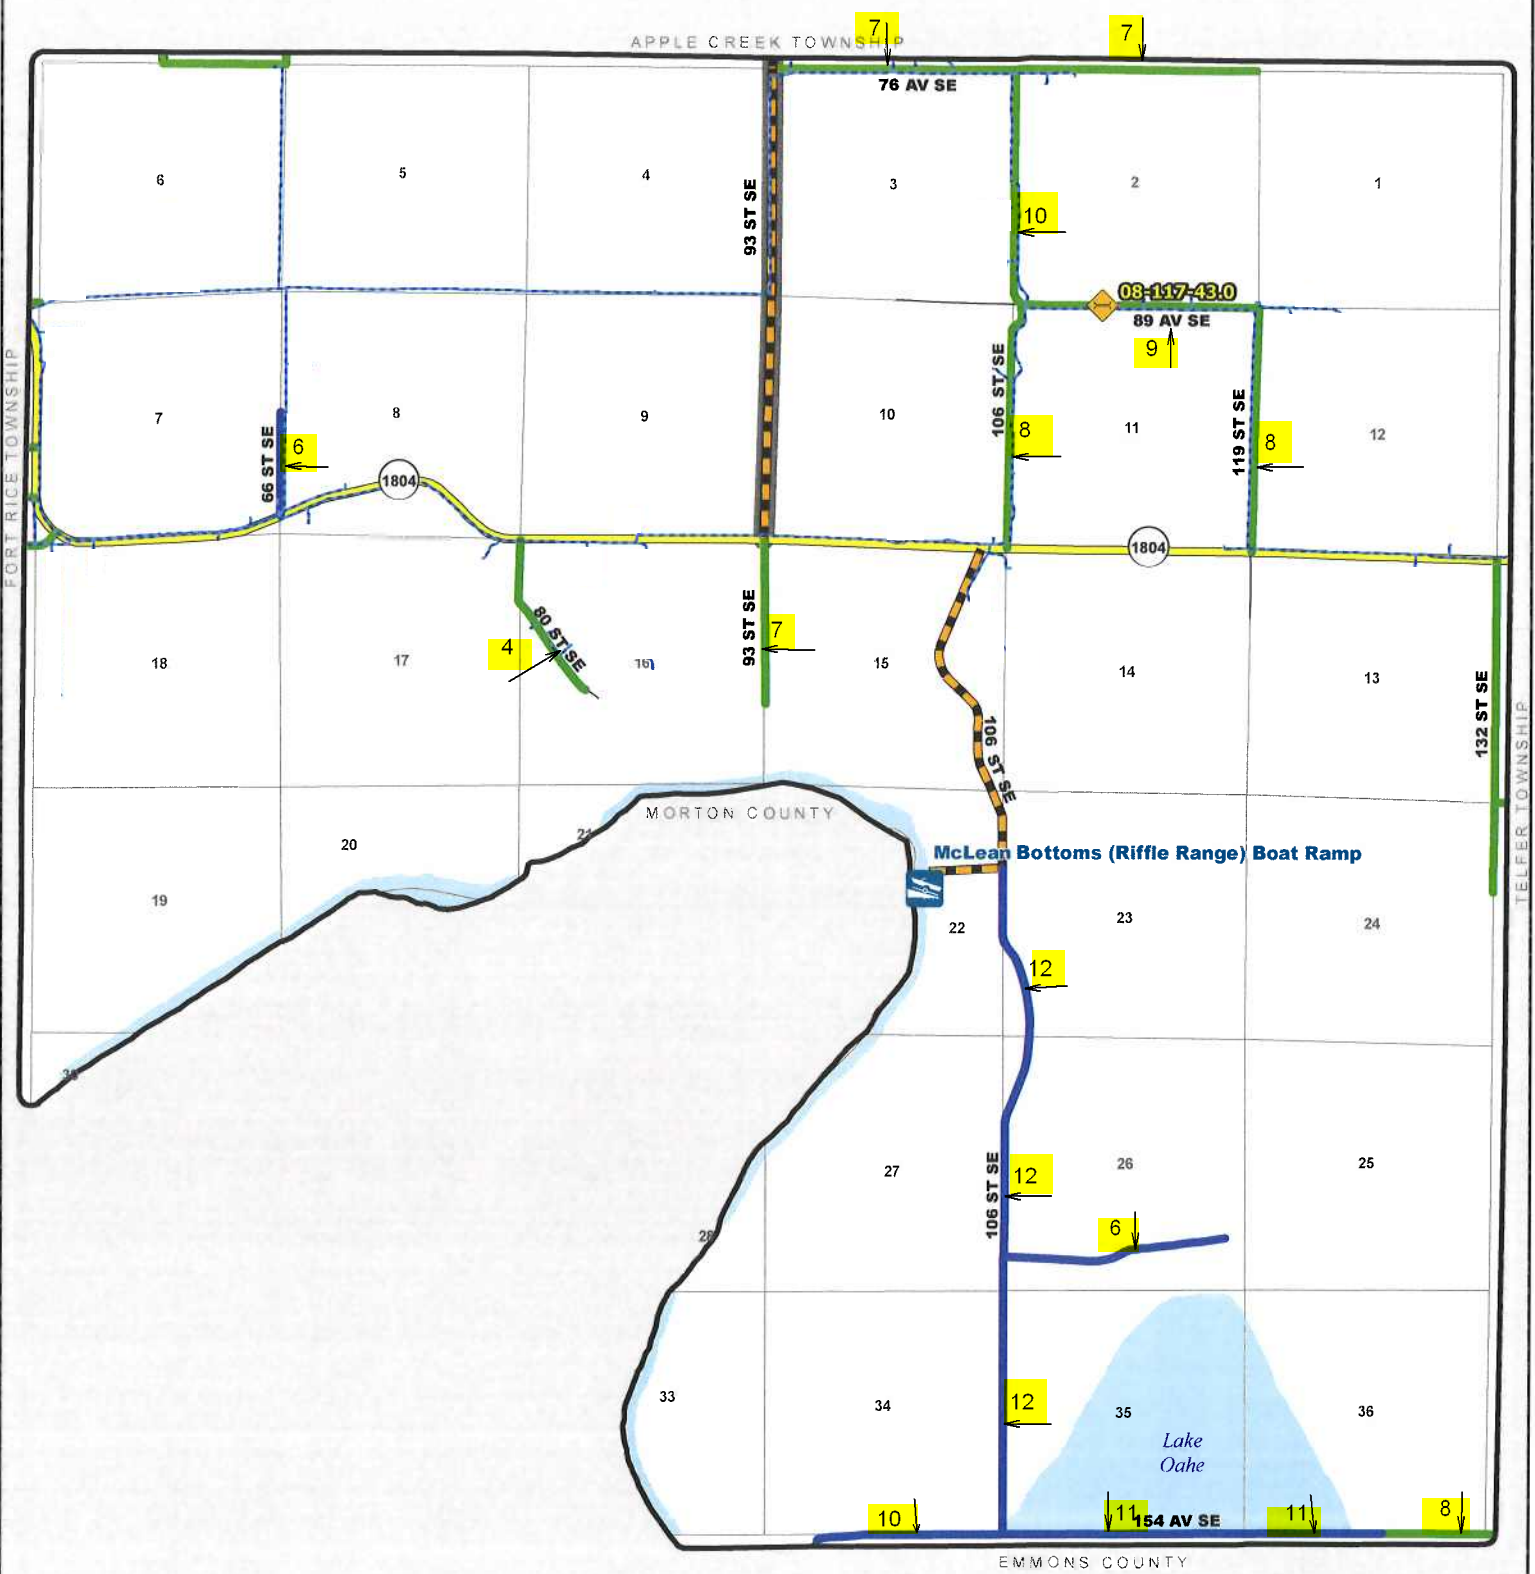

# TOWNSHIP ROAD MAINTENANCE MAP MISSOURI #45 (T137N R79W)

**Note: Missouri Township is only able to get reimbursed for 6.09 miles of summer maintenance from the ND Game & Fish.**

County Gravel Road	Gravel - Winter Maintenance	Paved - Winter Maintenance	State & Federal Highways	Bridge
County Paved Road	Gravel - Year Round Maintenance	Paved - Year Round Maintenance	Federal Aid Road	Water Pipe
Gravel - Summer Maintenance	Paved - Summer Maintenance	Township/County Jurisdiction	Other Roads	