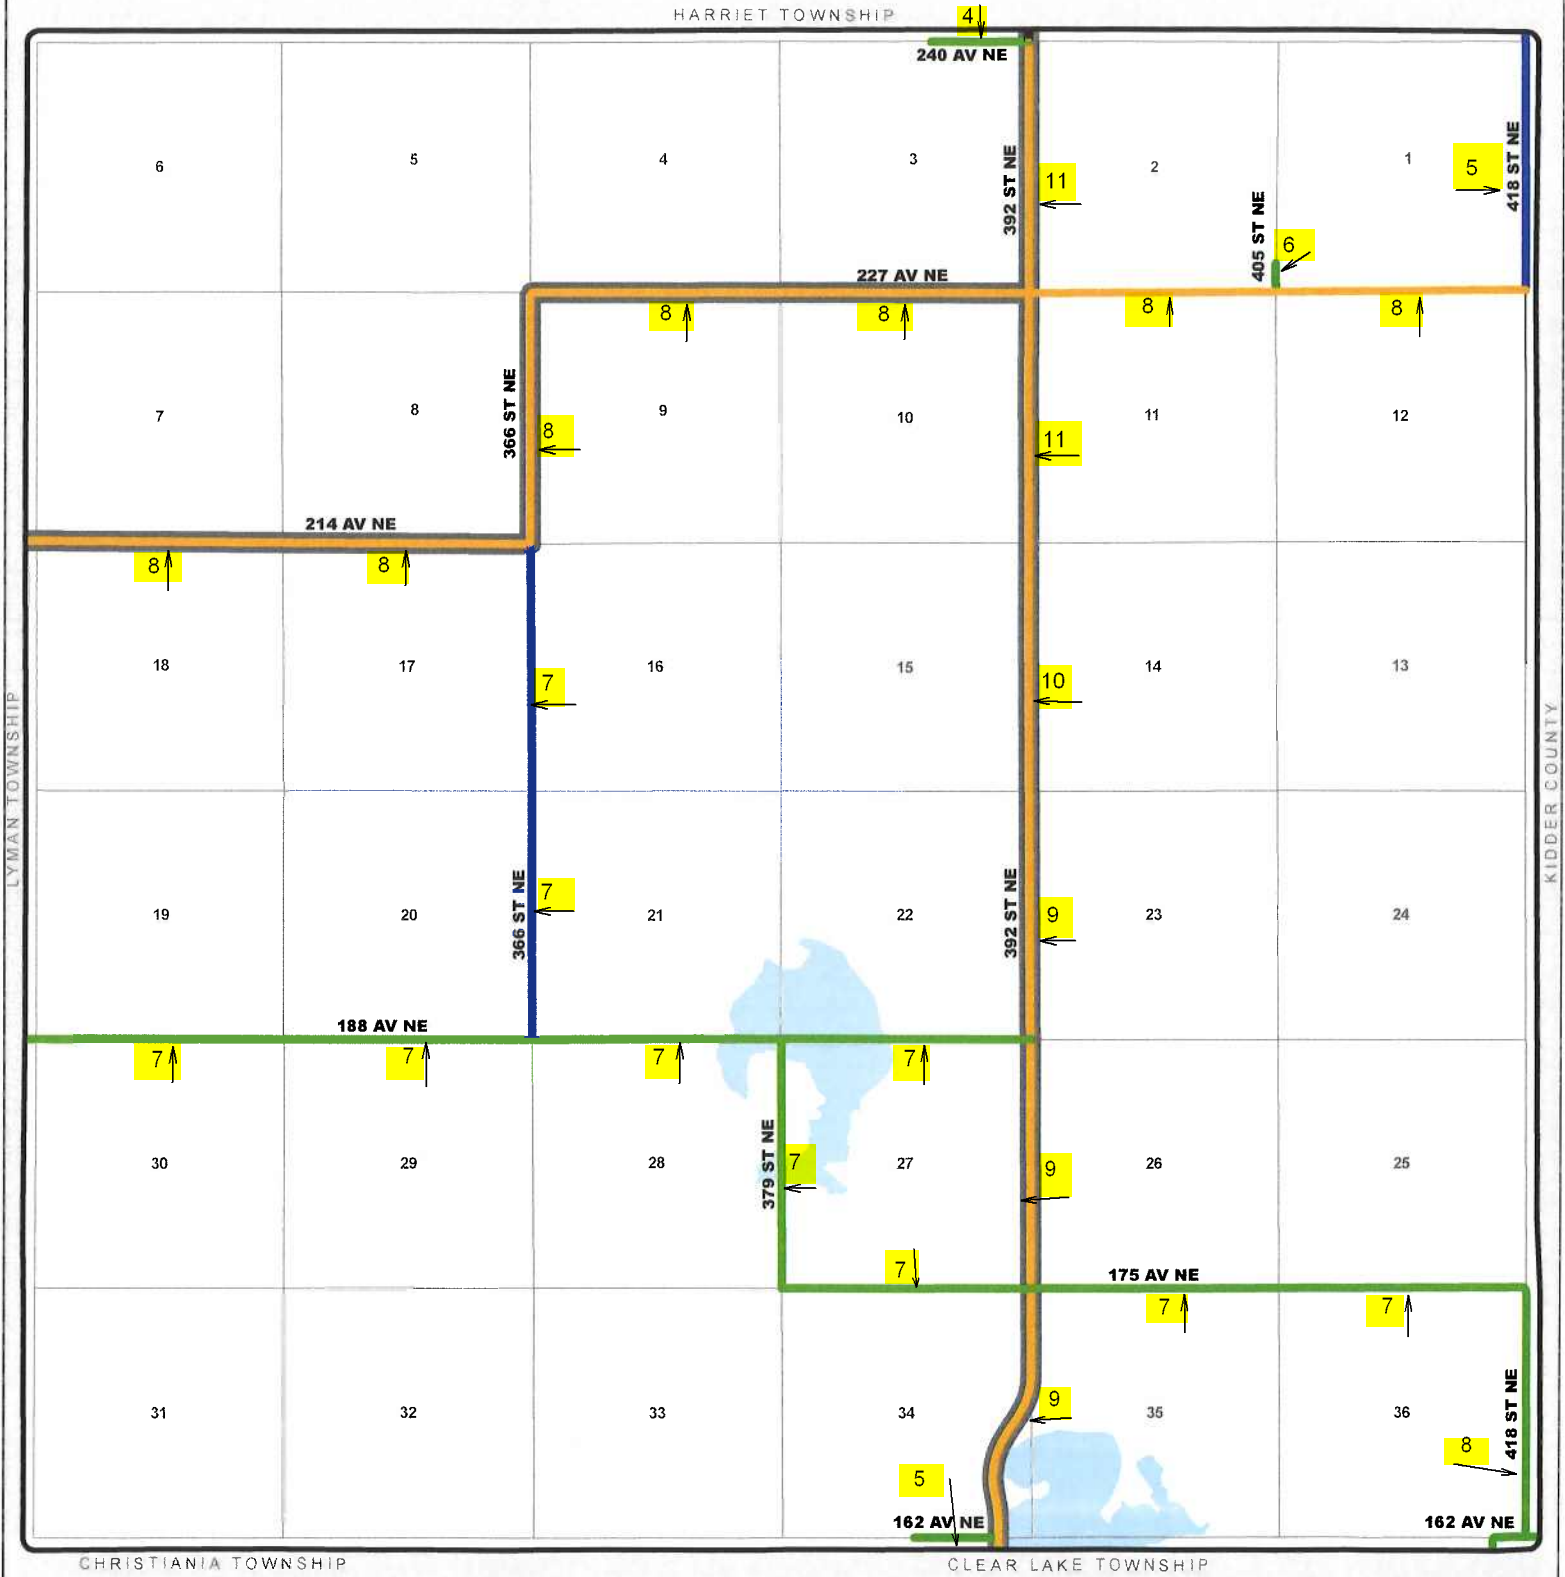

TOWNSHIP ROAD MAINTENANCE MAP

LEIN #22 (T141N R75W)

County Gravel Road	Gravel - Winter Maintenance	Paved - Winter Maintenance	State & Federal Highways	Bridge
County Paved Road	Gravel - Year Round Maintenance	Paved - Year Round Maintenance	Federal Aid Road	Water Pipe
Gravel - Summer Maintenance	Paved - Summer Maintenance	Township/County Jurisdiction	Other Roads	