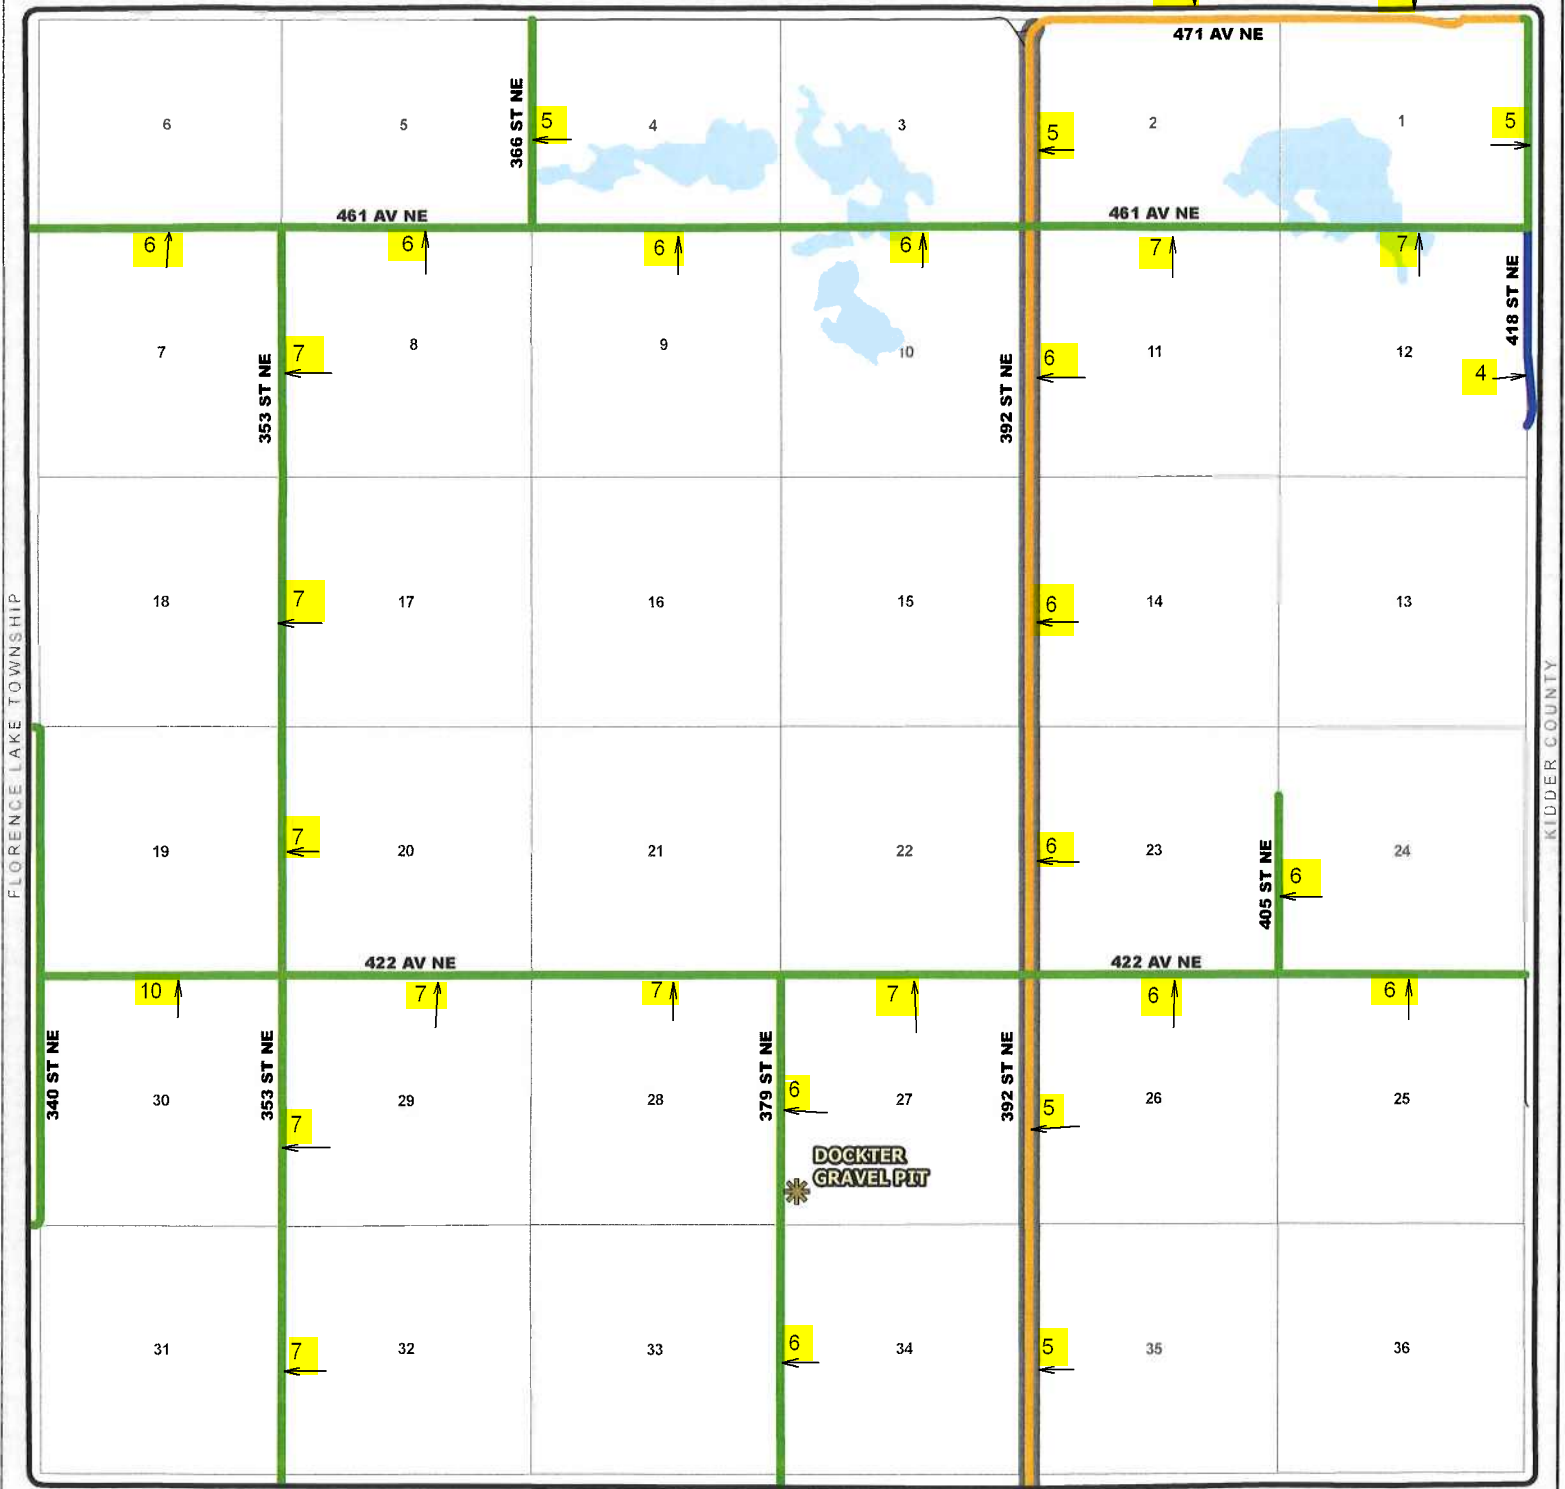

# TOWNSHIP ROAD MAINTENANCE MAP HAZEL GROVE #4 (T144N R75W)

SHERIDAN COUNTY

PHOENIX TOWNSHIP

- |                             |                                 |                                |                          |            |
|-----------------------------|---------------------------------|--------------------------------|--------------------------|------------|
| County Gravel Road          | Gravel - Winter Maintenance     | Paved - Winter Maintenance     | State & Federal Highways | Bridge     |
| County Paved Road           | Gravel - Year Round Maintenance | Paved - Year Round Maintenance | Federal Aid Road         | Water Pipe |
| Gravel - Summer Maintenance | Paved - Summer Maintenance      | Township/County Jurisdiction   | Other Roads              |            |