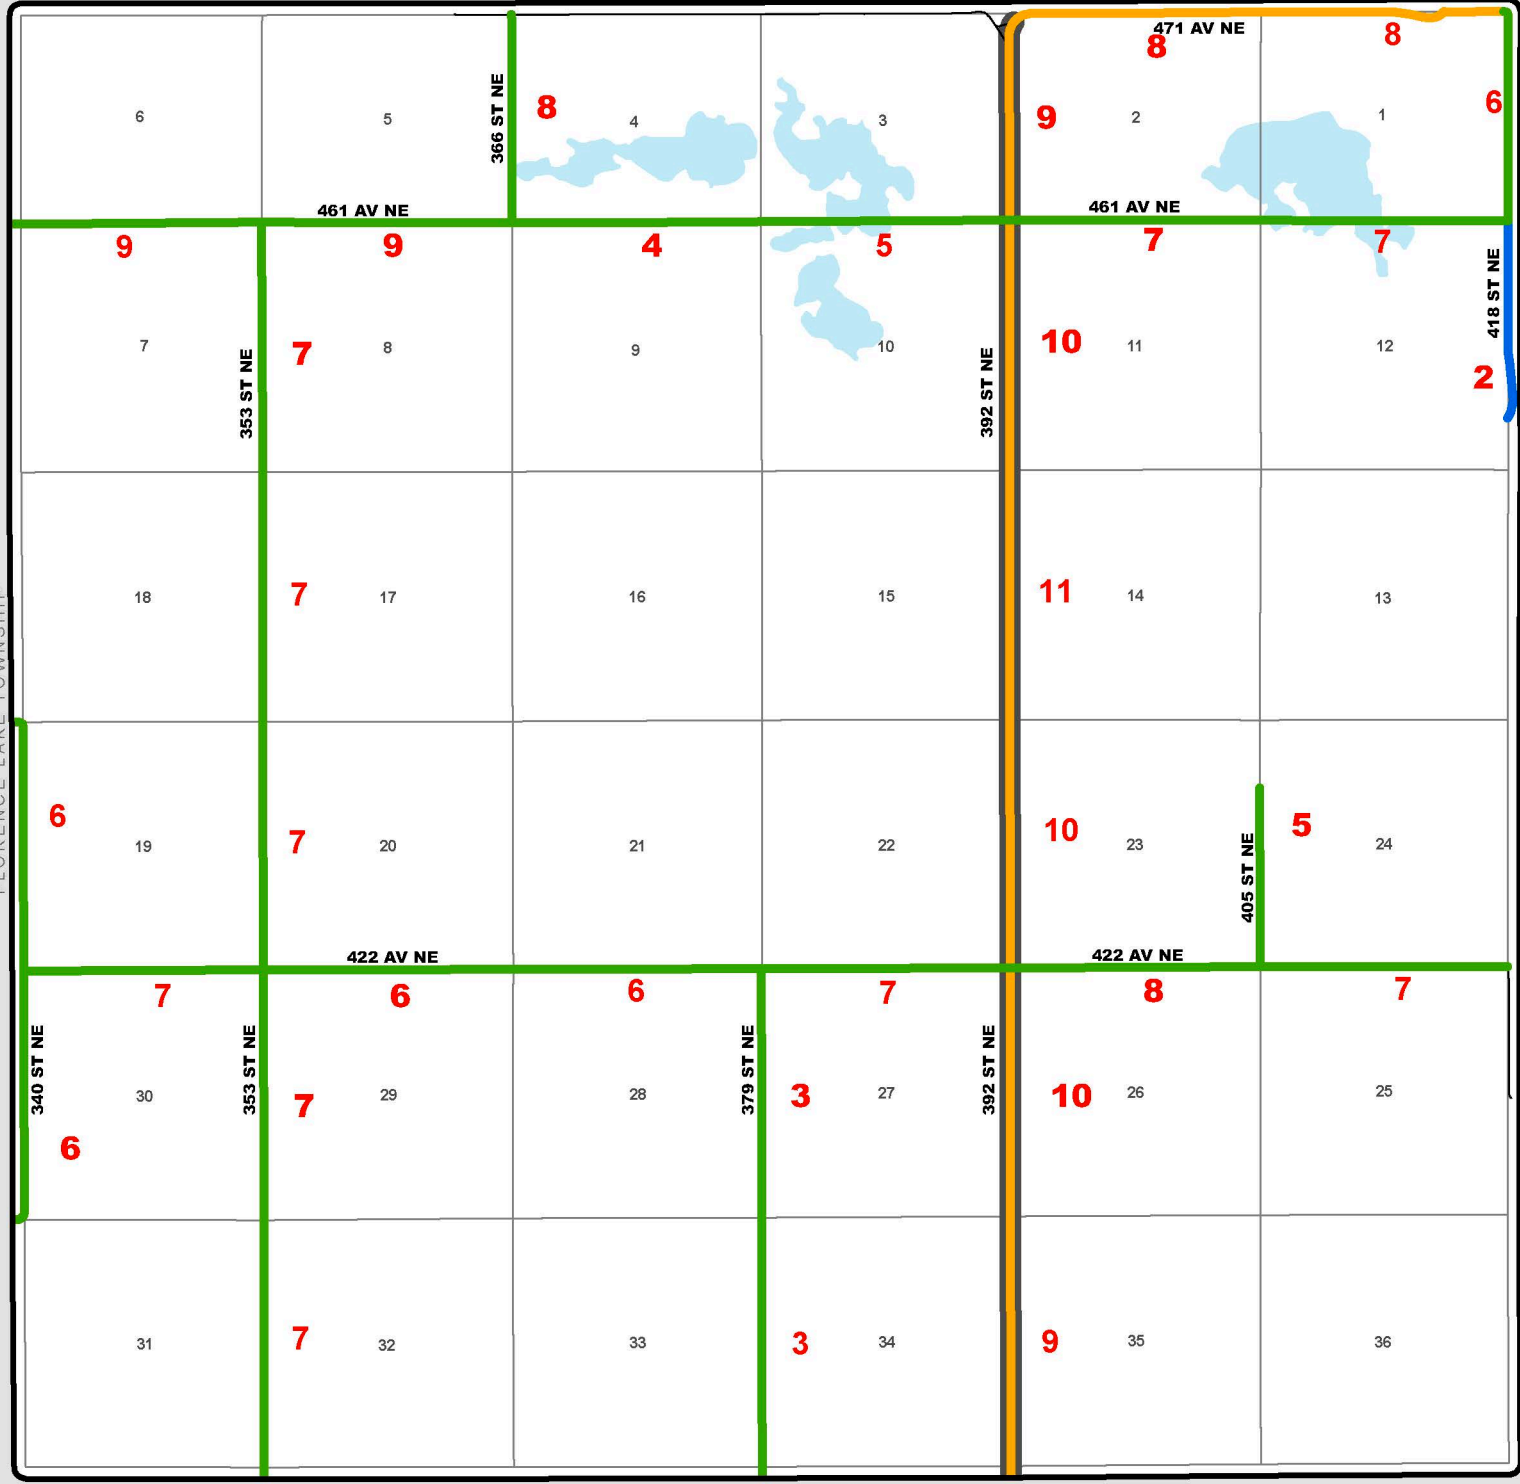

TOWNSHIP ROAD MAINTENANCE MAP HAZEL GROVE #4 (T144N R75W)

SHERIDAN COUNTY

PHOENIX TOWNSHIP

- | | | | | |
|-----------------------------|---------------------------------|--------------------------------|--------------------------|------------|
| County Gravel Road | Gravel - Winter Maintenance | Paved - Winter Maintenance | State & Federal Highways | Bridge |
| County Paved Road | Gravel - Year Round Maintenance | Paved - Year Round Maintenance | Federal Aid Road | Water Pipe |
| Gravel - Summer Maintenance | Paved - Summer Maintenance | Township/County Jurisdiction | Other Roads | |