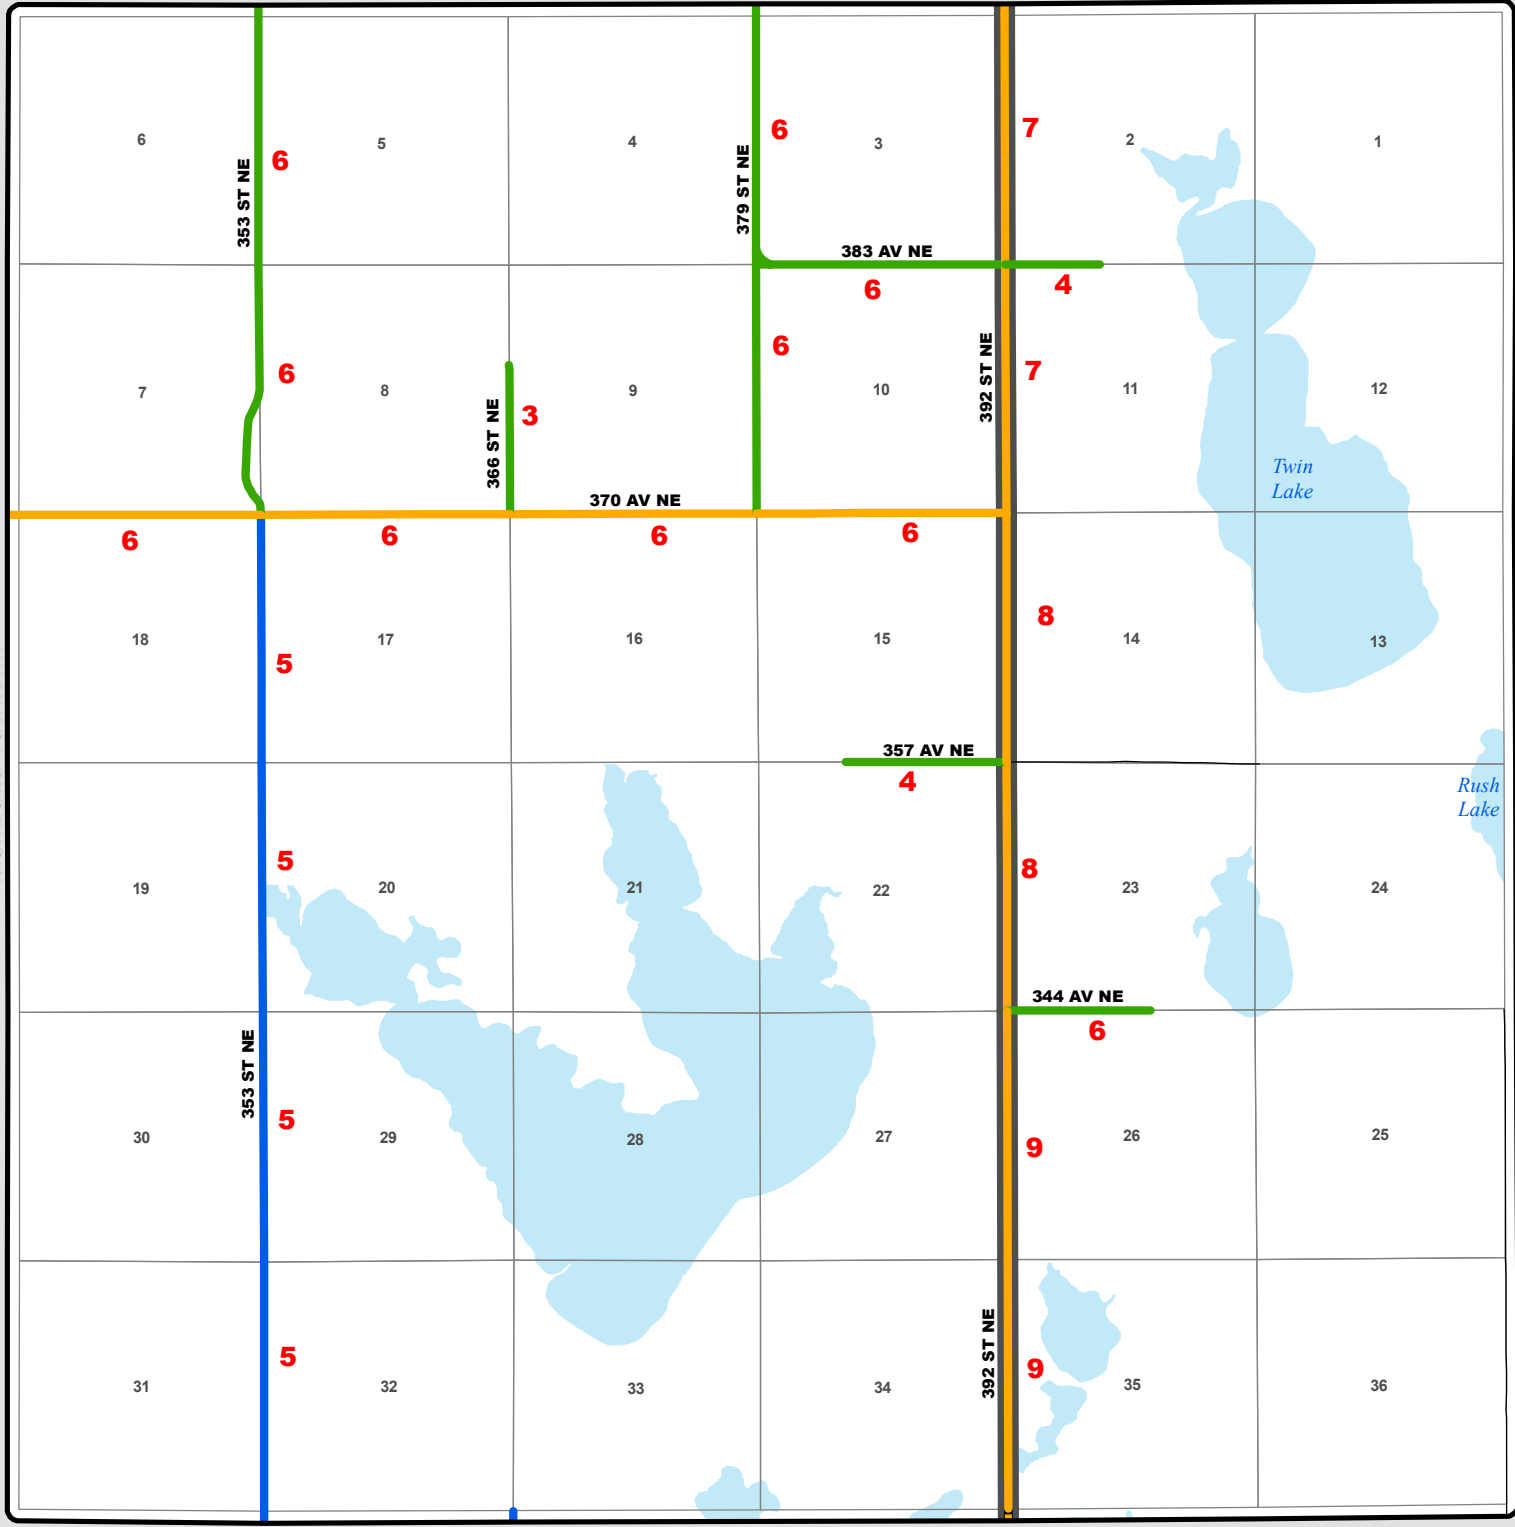

TOWNSHIP ROAD MAINTENANCE MAP PHOENIX #13 (T143N R75W)

HAZEL GROVE TOWNSHIP

HARRIET TOWNSHIP

RICHMOND TOWNSHIP

KIDDER COUNTY

- County Gravel Road
- Gravel - Winter Maintenance
- Paved - Winter Maintenance
- State & Federal Highways
- Bridge
- County Paved Road
- Gravel - Year Round Maintenance
- Paved - Year Round Maintenance
- Federal Aid Road
- Gravel - Summer Maintenance
- Paved - Summer Maintenance
- Township/County Jurisdiction
- Other Roads
- Water Pipe