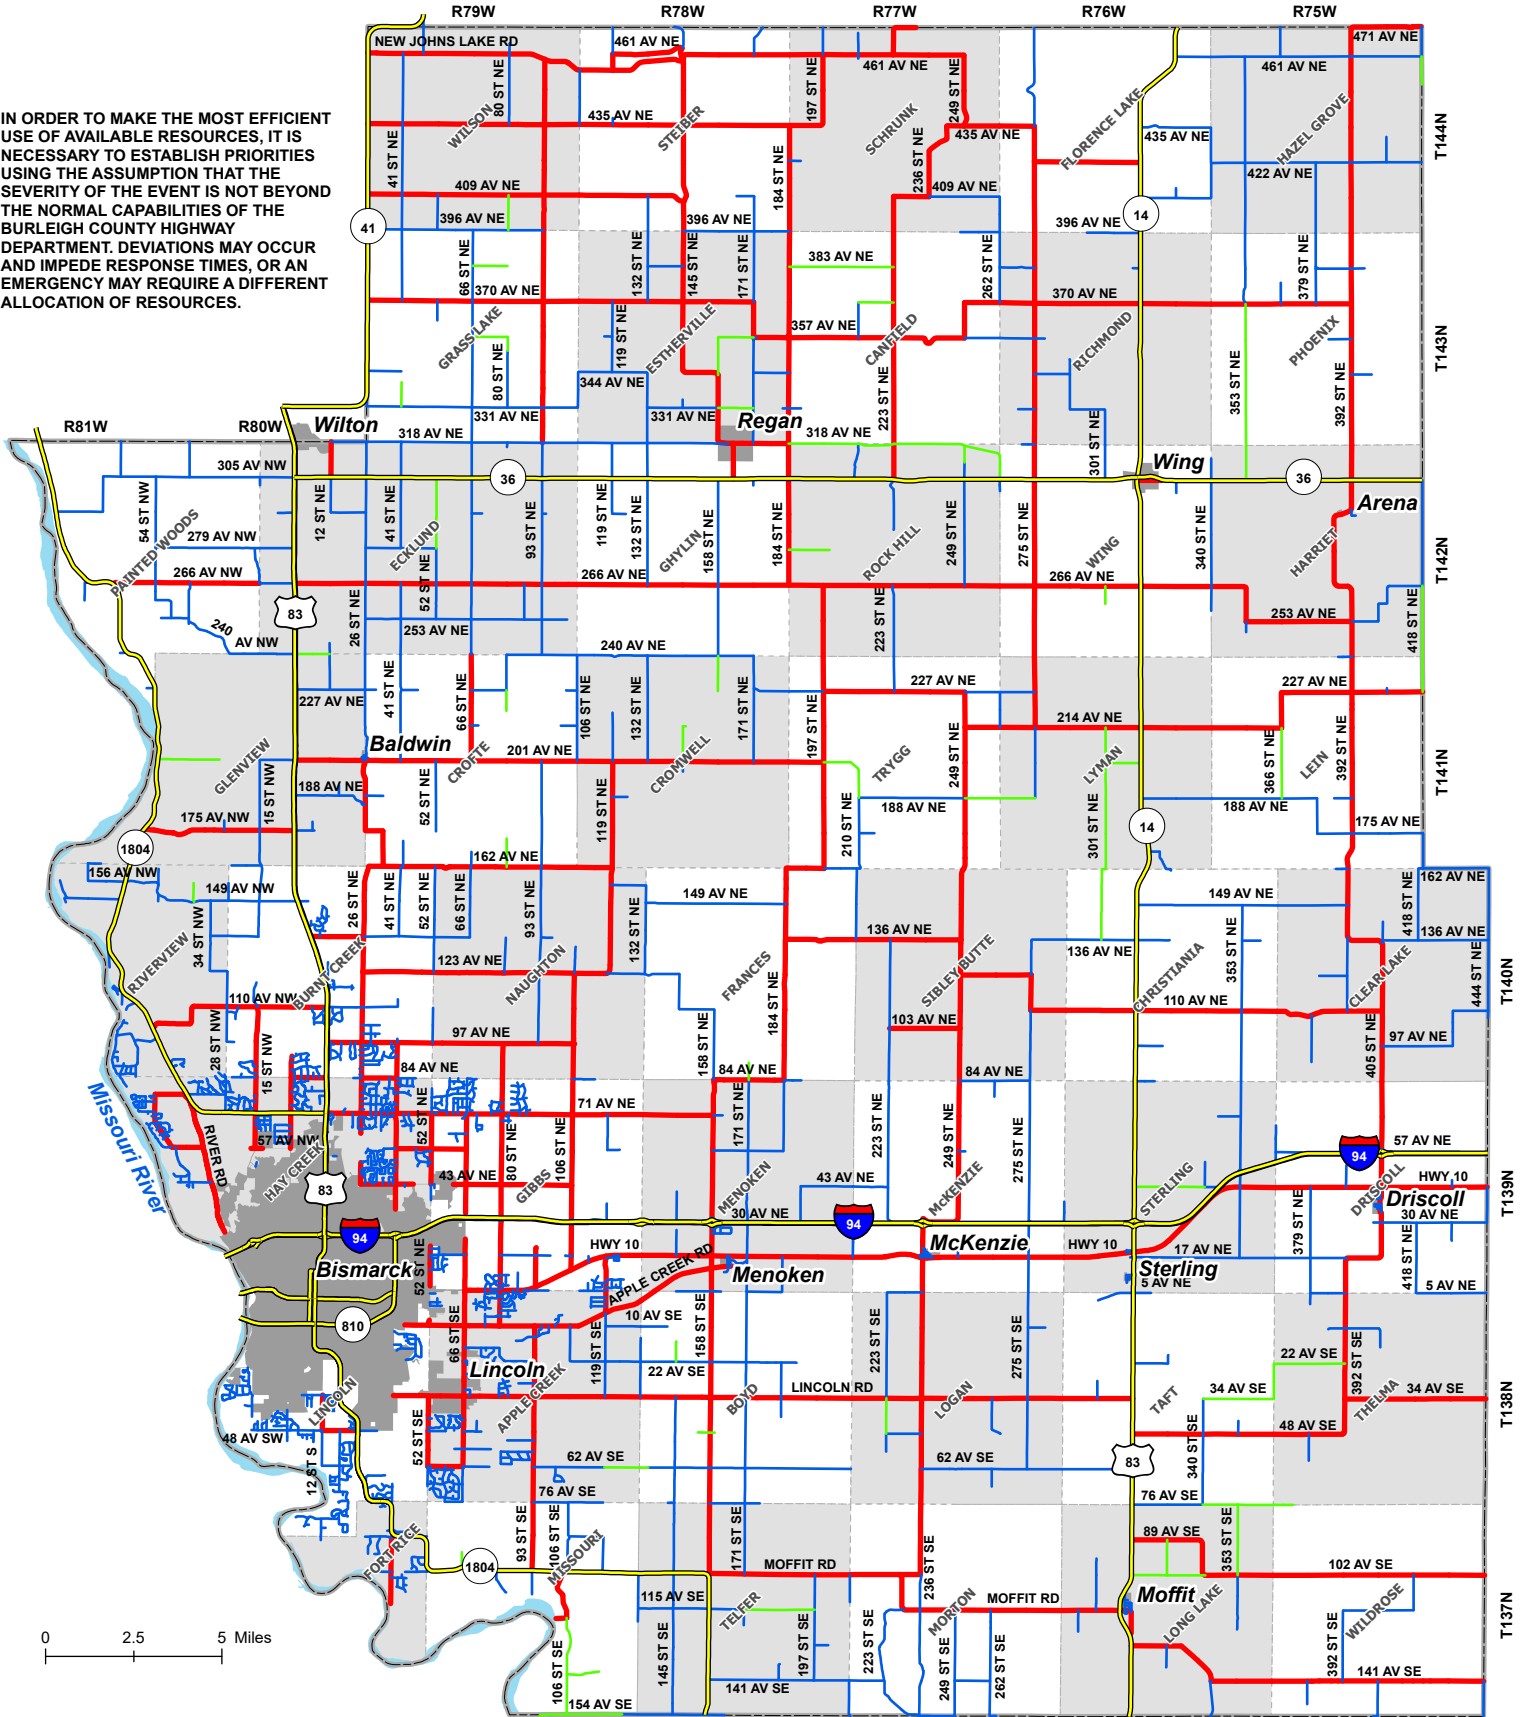

BURLEIGH COUNTY, NORTH DAKOTA EMERGENCY ROUTE MAP

IN ORDER TO MAKE THE MOST EFFICIENT USE OF AVAILABLE RESOURCES, IT IS NECESSARY TO ESTABLISH PRIORITIES USING THE ASSUMPTION THAT THE SEVERITY OF THE EVENT IS NOT BEYOND THE NORMAL CAPABILITIES OF THE BURLEIGH COUNTY HIGHWAY DEPARTMENT. DEVIATIONS MAY OCCUR AND IMPEDE RESPONSE TIMES, OR AN EMERGENCY MAY REQUIRE A DIFFERENT ALLOCATION OF RESOURCES.

- Primary Emergency Route (County Road)
- Secondary Emergency Route (Township Road With Snow Removal)
- Tertiary Emergency Route (Township Road With NO Snow Removal)
- City or Townsite
- Civil Township
- State & Federal Highways