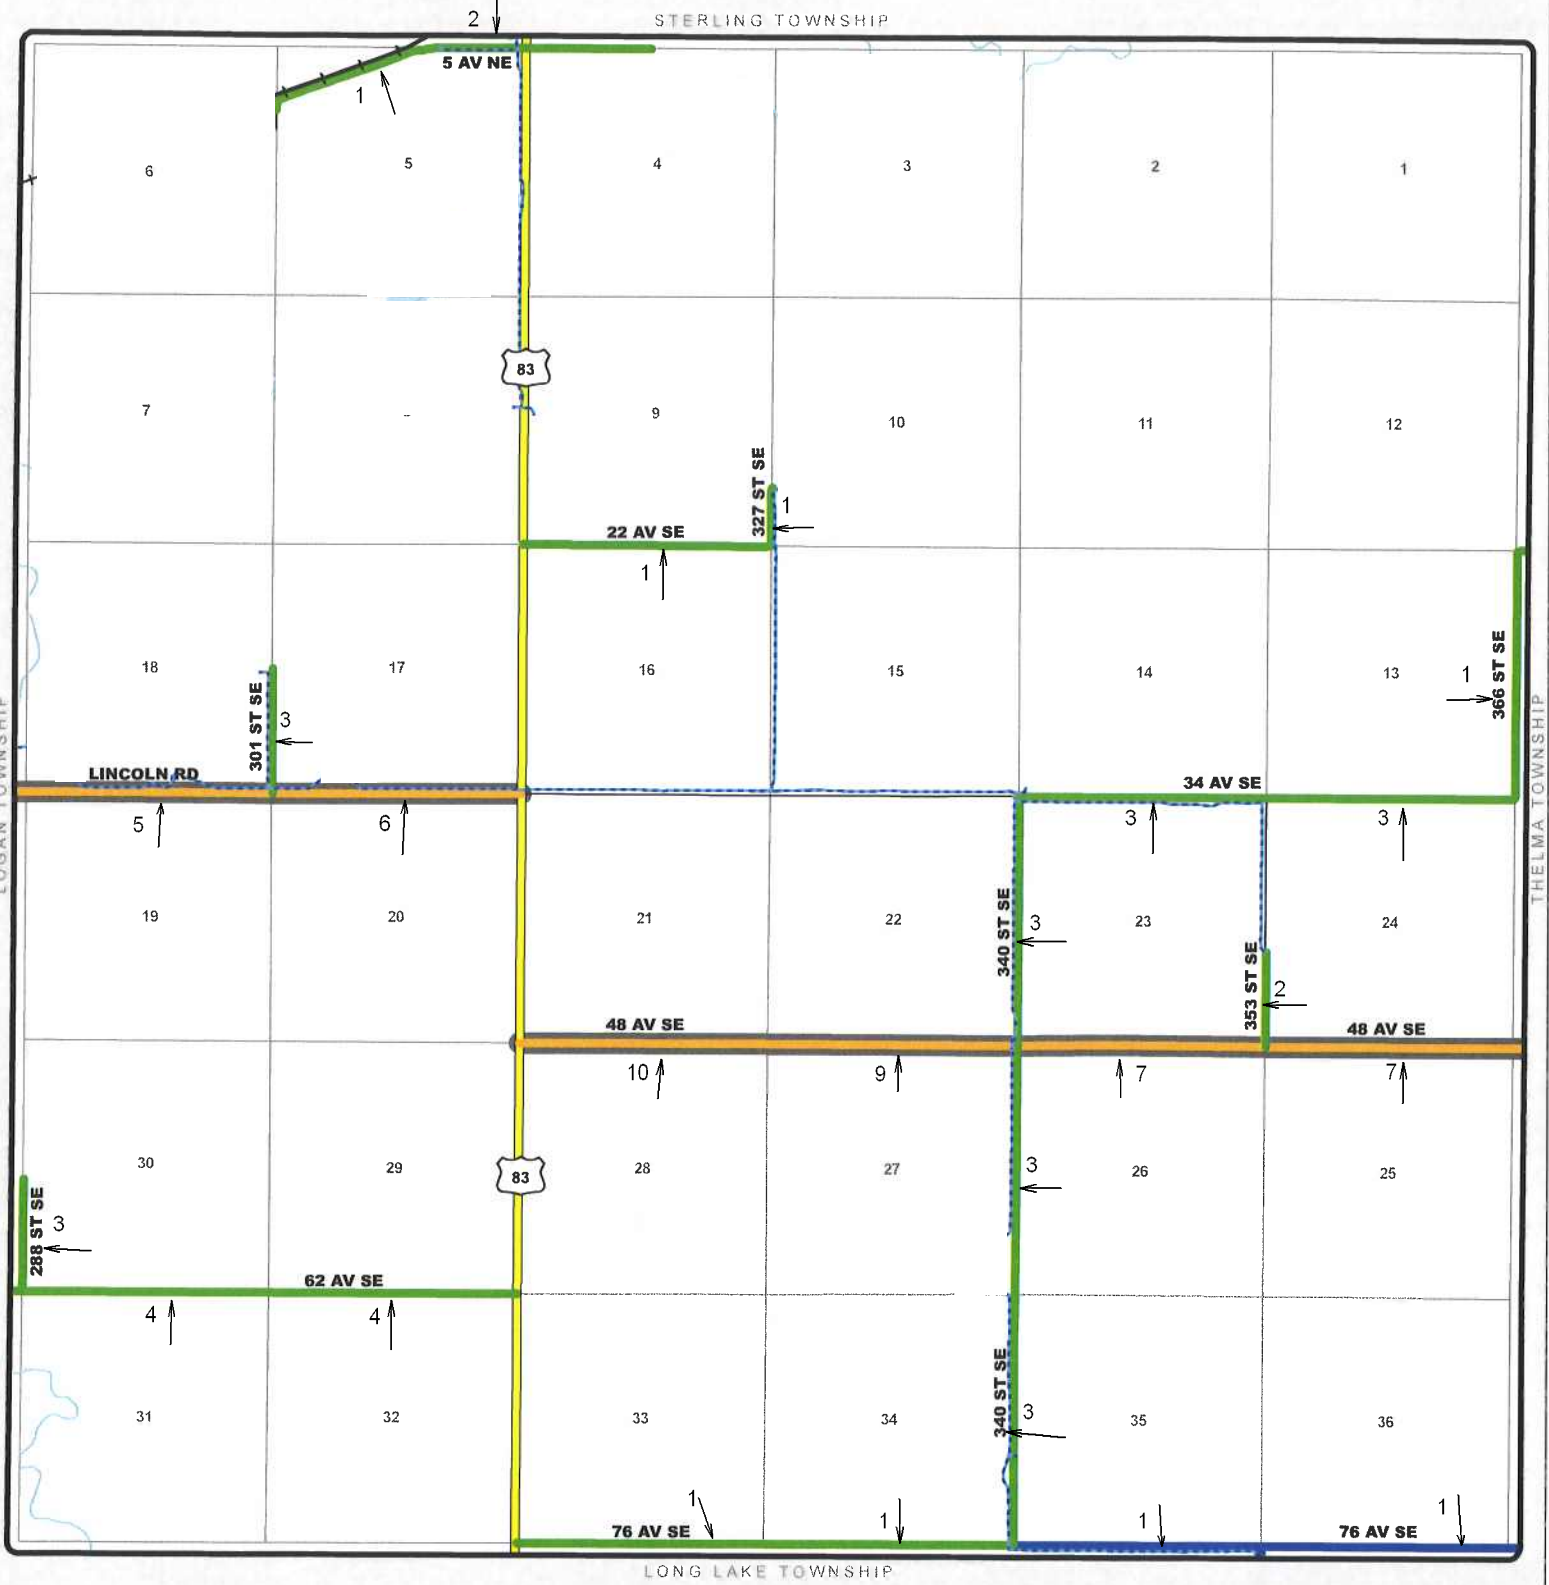

# TOWNSHIP ROAD MAINTENANCE MAP TAFT #42 (T138N R76W)

01/18/2017

County Gravel Road	Gravel - Winter Maintenance	Paved - Winter Maintenance	State & Federal Highways	Bridge
County Paved Road	Gravel - Year Round Maintenance	Paved - Year Round Maintenance	Federal Aid Road	Water Pipe
Gravel - Summer Maintenance	Paved - Summer Maintenance	Township/County Jurisdiction	Other Roads	