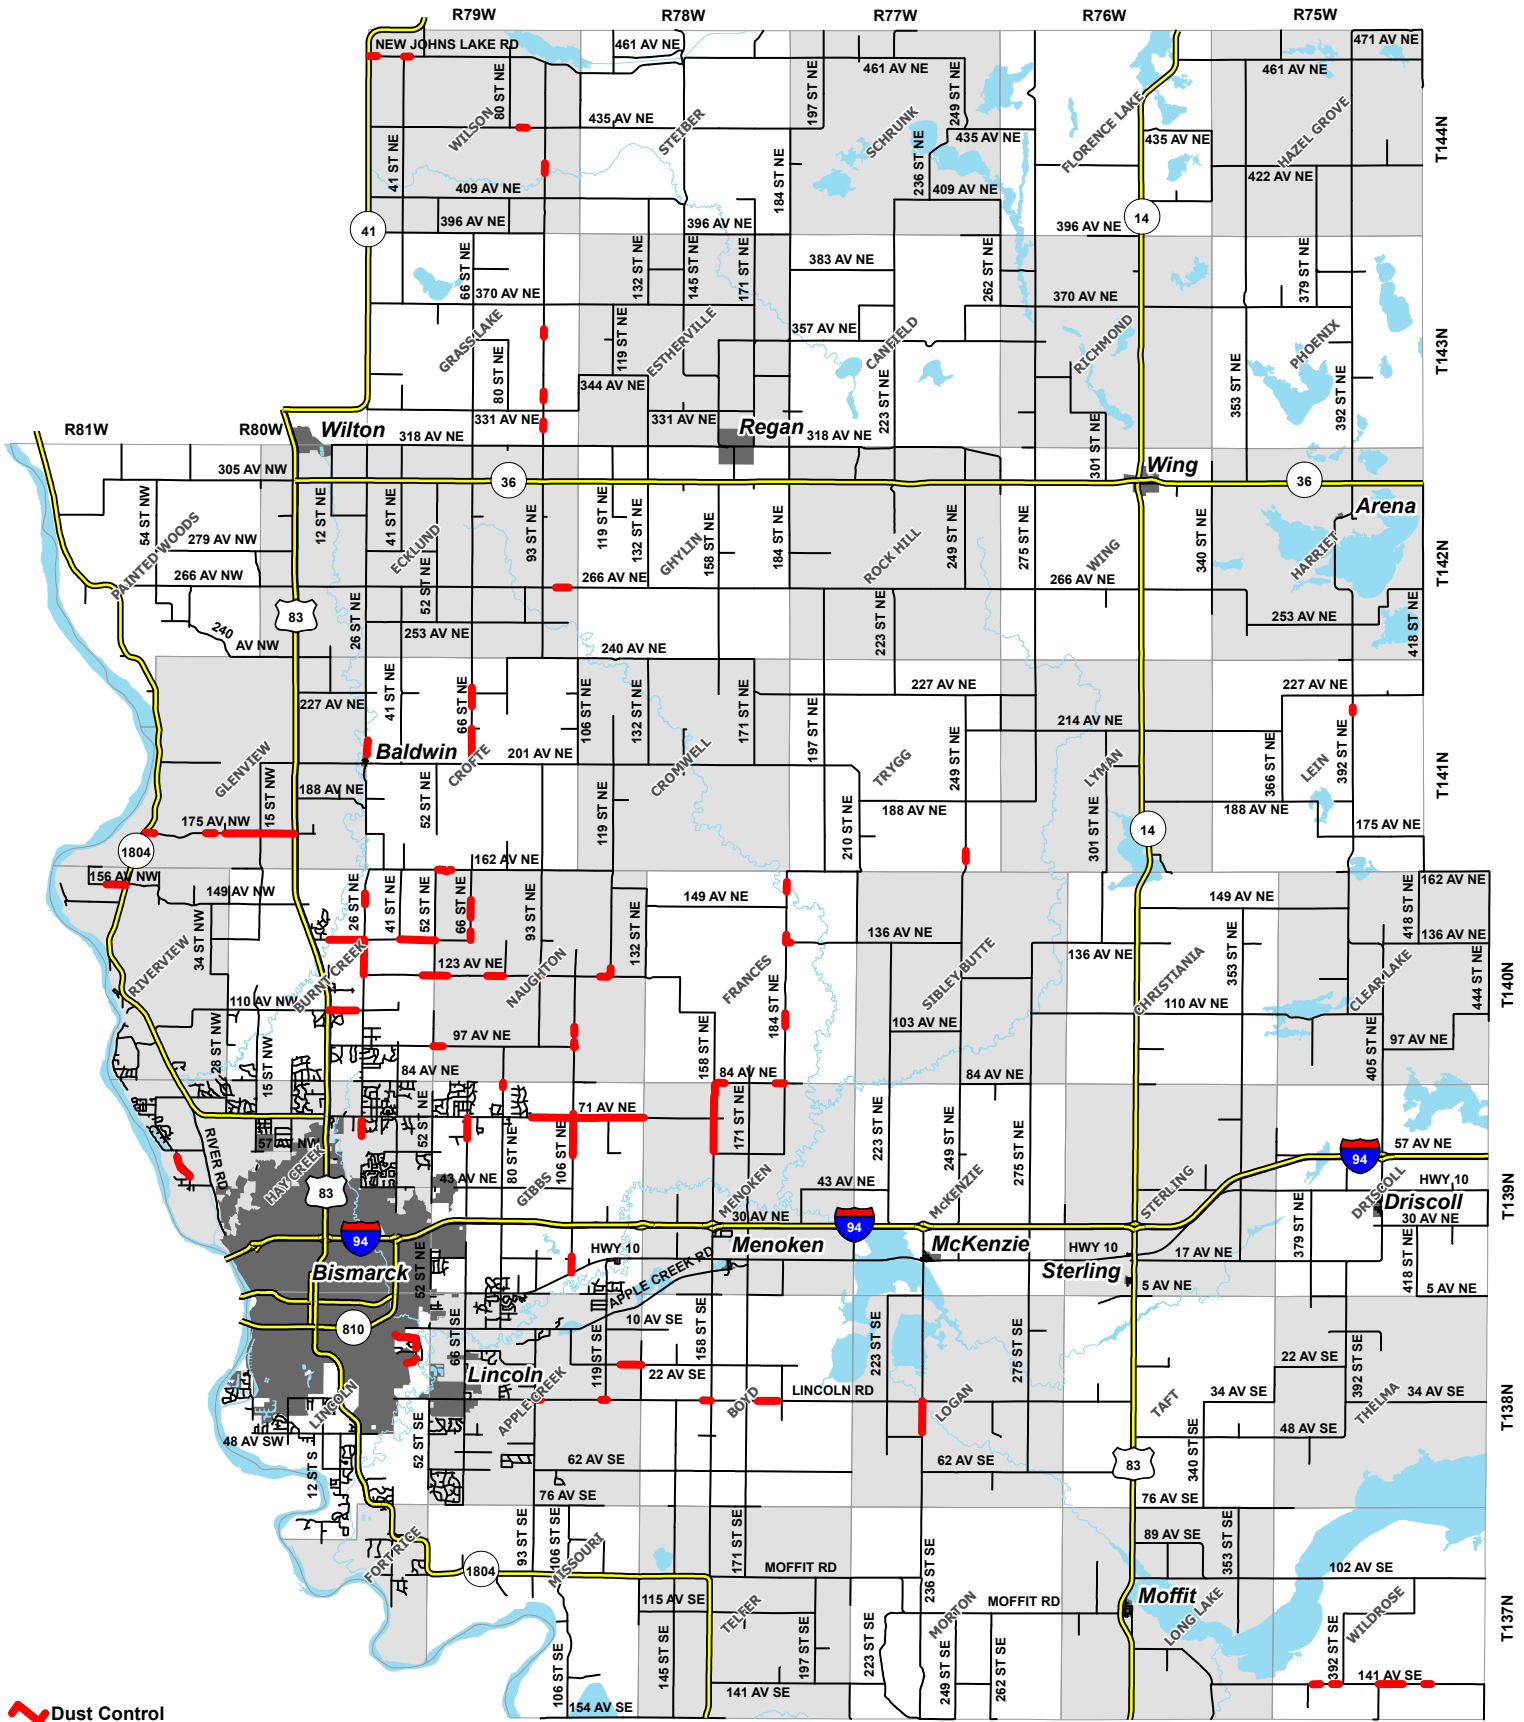

# BURLEIGH COUNTY, NORTH DAKOTA DUST CONTROL ROAD LOCATIONS

- Dust Control
- County & Township Roads
- State & Federal Highways
- Civil Townships
- Municipal Areas