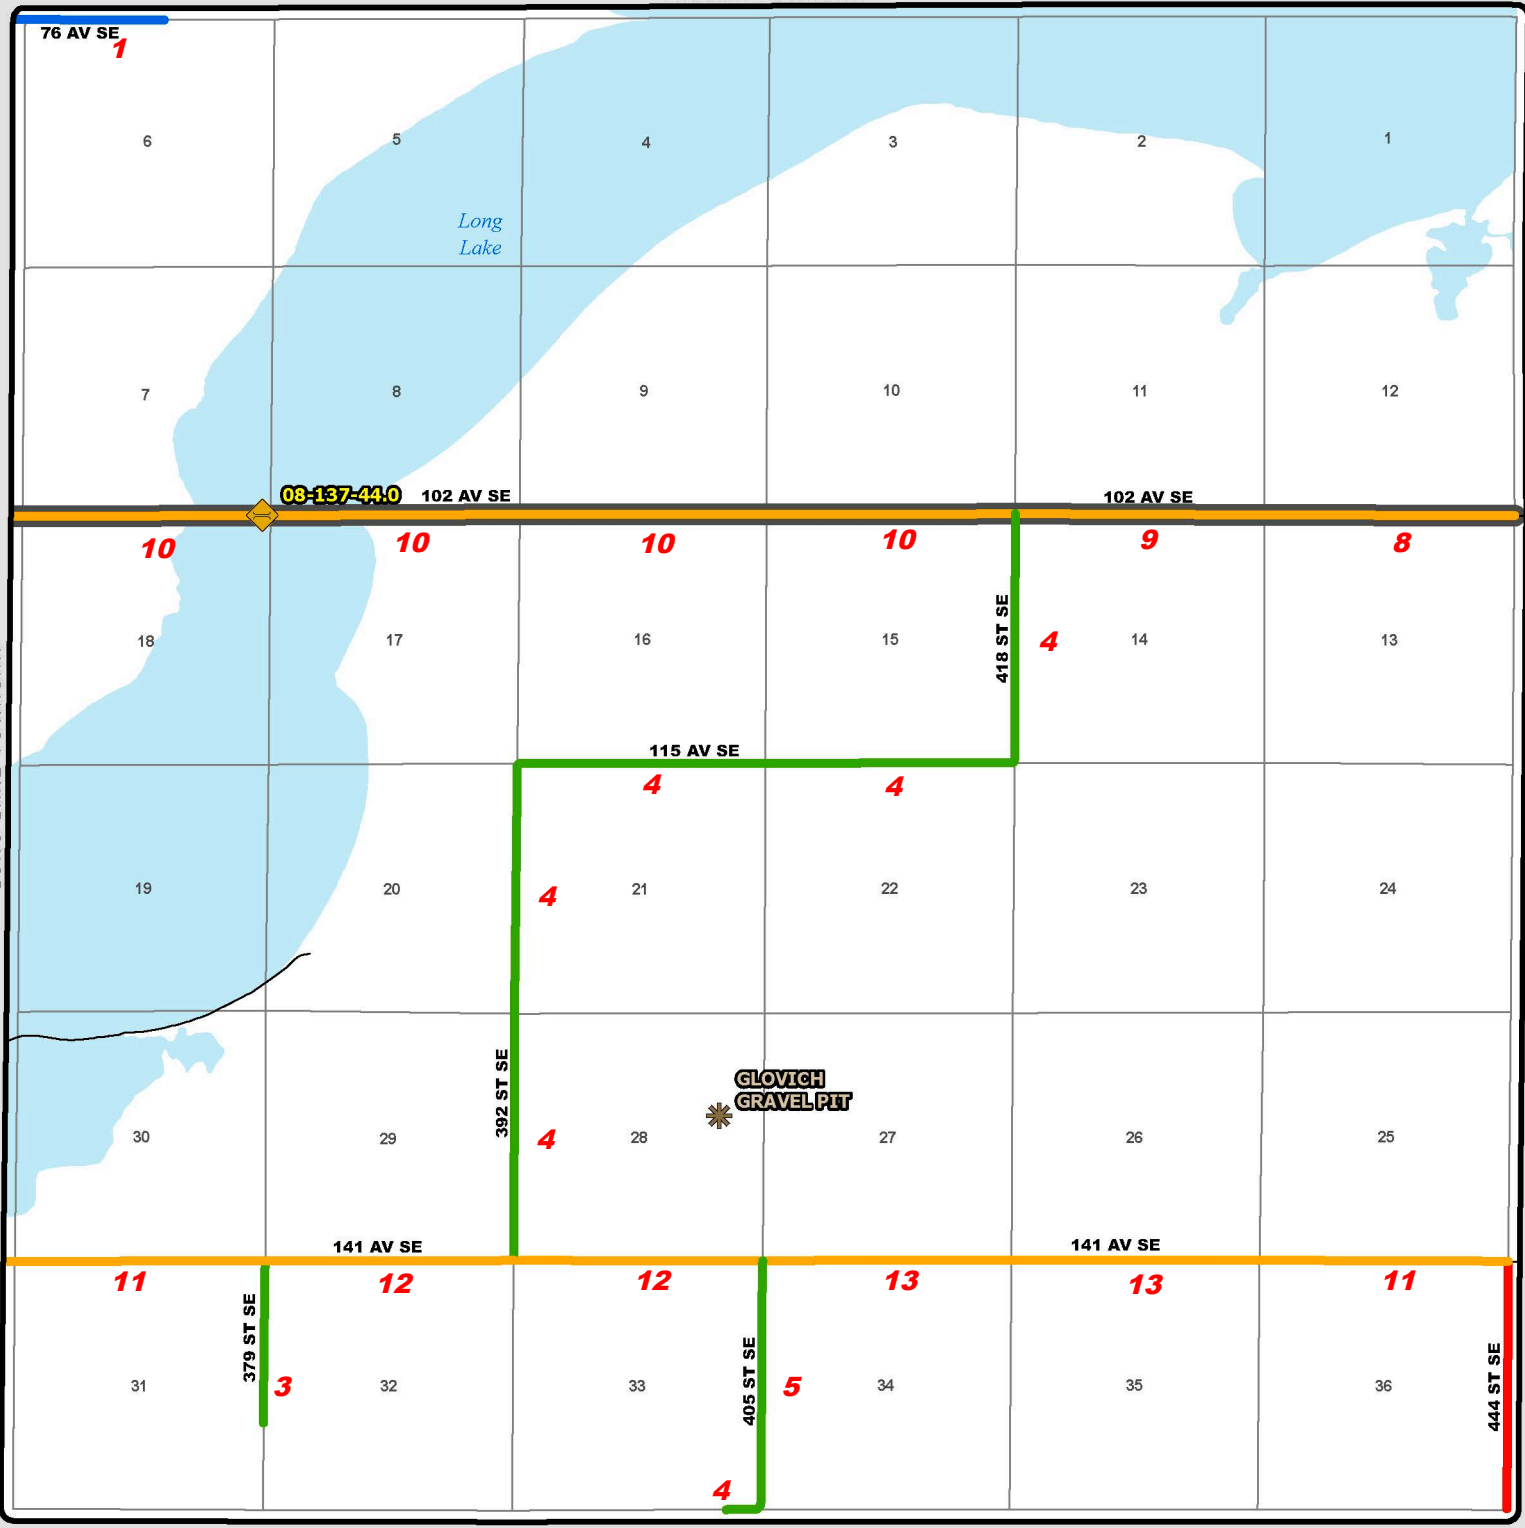

TOWNSHIP ROAD MAINTENANCE MAP WILDROSE #54 (T137N R75W)

THELMA TOWNSHIP

EMMONS COUNTY

County Gravel Road	Gravel - Winter Maintenance	Paved - Winter Maintenance	State & Federal Highways	Bridge
County Paved Road	Gravel - Year Round Maintenance	Paved - Year Round Maintenance	Federal Aid Road	Water Pipe
Gravel - Summer Maintenance	Paved - Summer Maintenance	Township/County Jurisdiction	Other Roads	