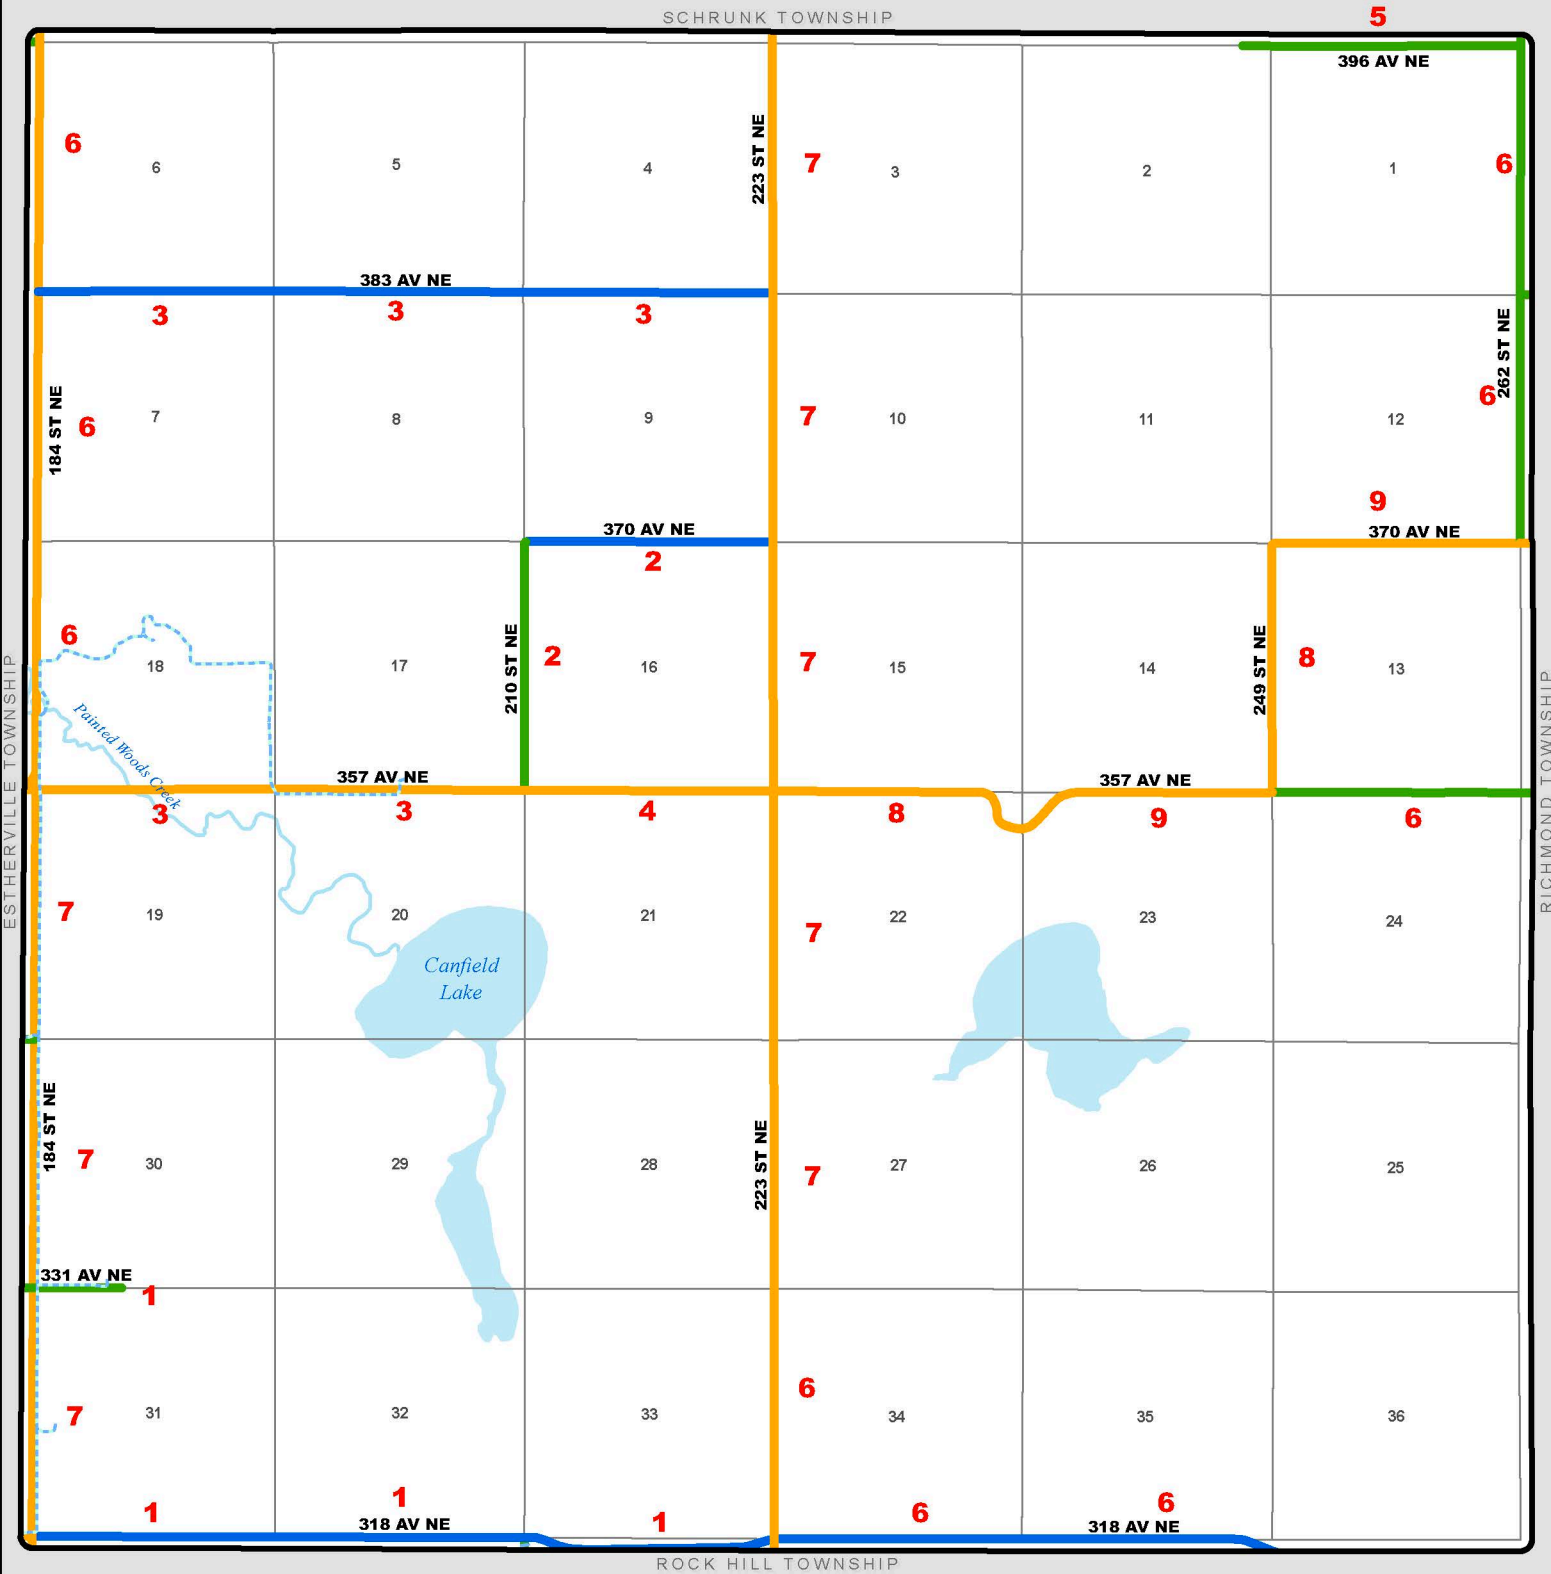

TOWNSHIP ROAD MAINTENANCE MAP CANFIELD #7 (T143N R77W)

- County Gravel Road
- Gravel - Winter Maintenance
- Paved - Winter Maintenance
- State & Federal Highways
- Bridge
- County Paved Road
- Gravel - Year Round Maintenance
- Paved - Year Round Maintenance
- Federal Aid Road
- Gravel - Summer Maintenance
- Paved - Summer Maintenance
- Township/County Jurisdiction
- Other Roads
- Water Pipe