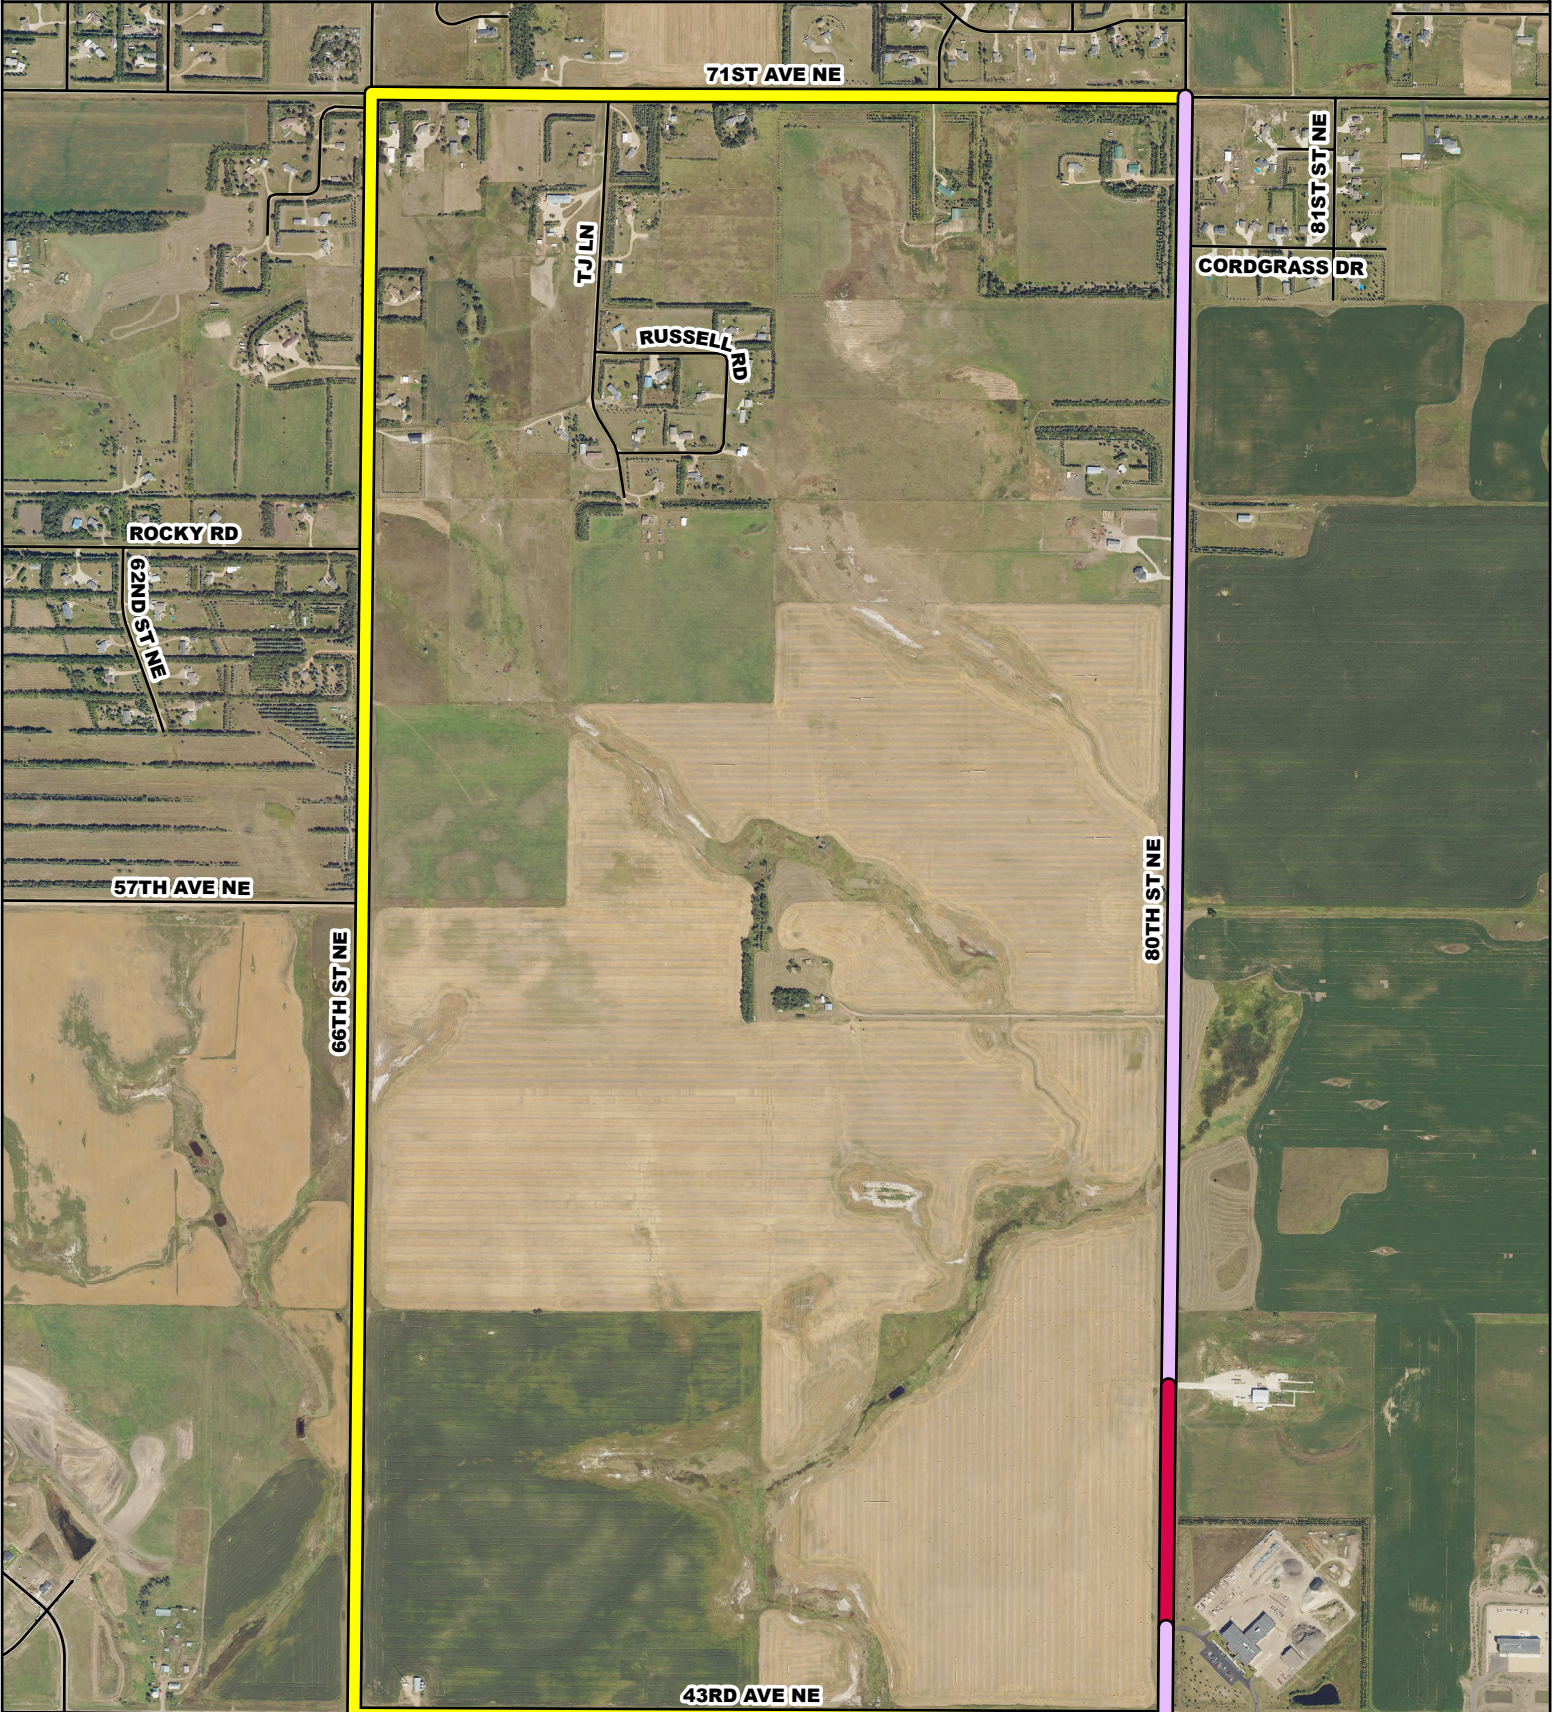

BURLEIGH COUNTY, NORTH DAKOTA

UPCOMING ROAD CLOSURE – 80TH ST NE (BETWEEN 43RD AVE NE & 71ST AVE NE)

05/04/2026

-  Road Closed
-  Road Closed To Through Traffic
-  Detour

0 500 1,000 Feet