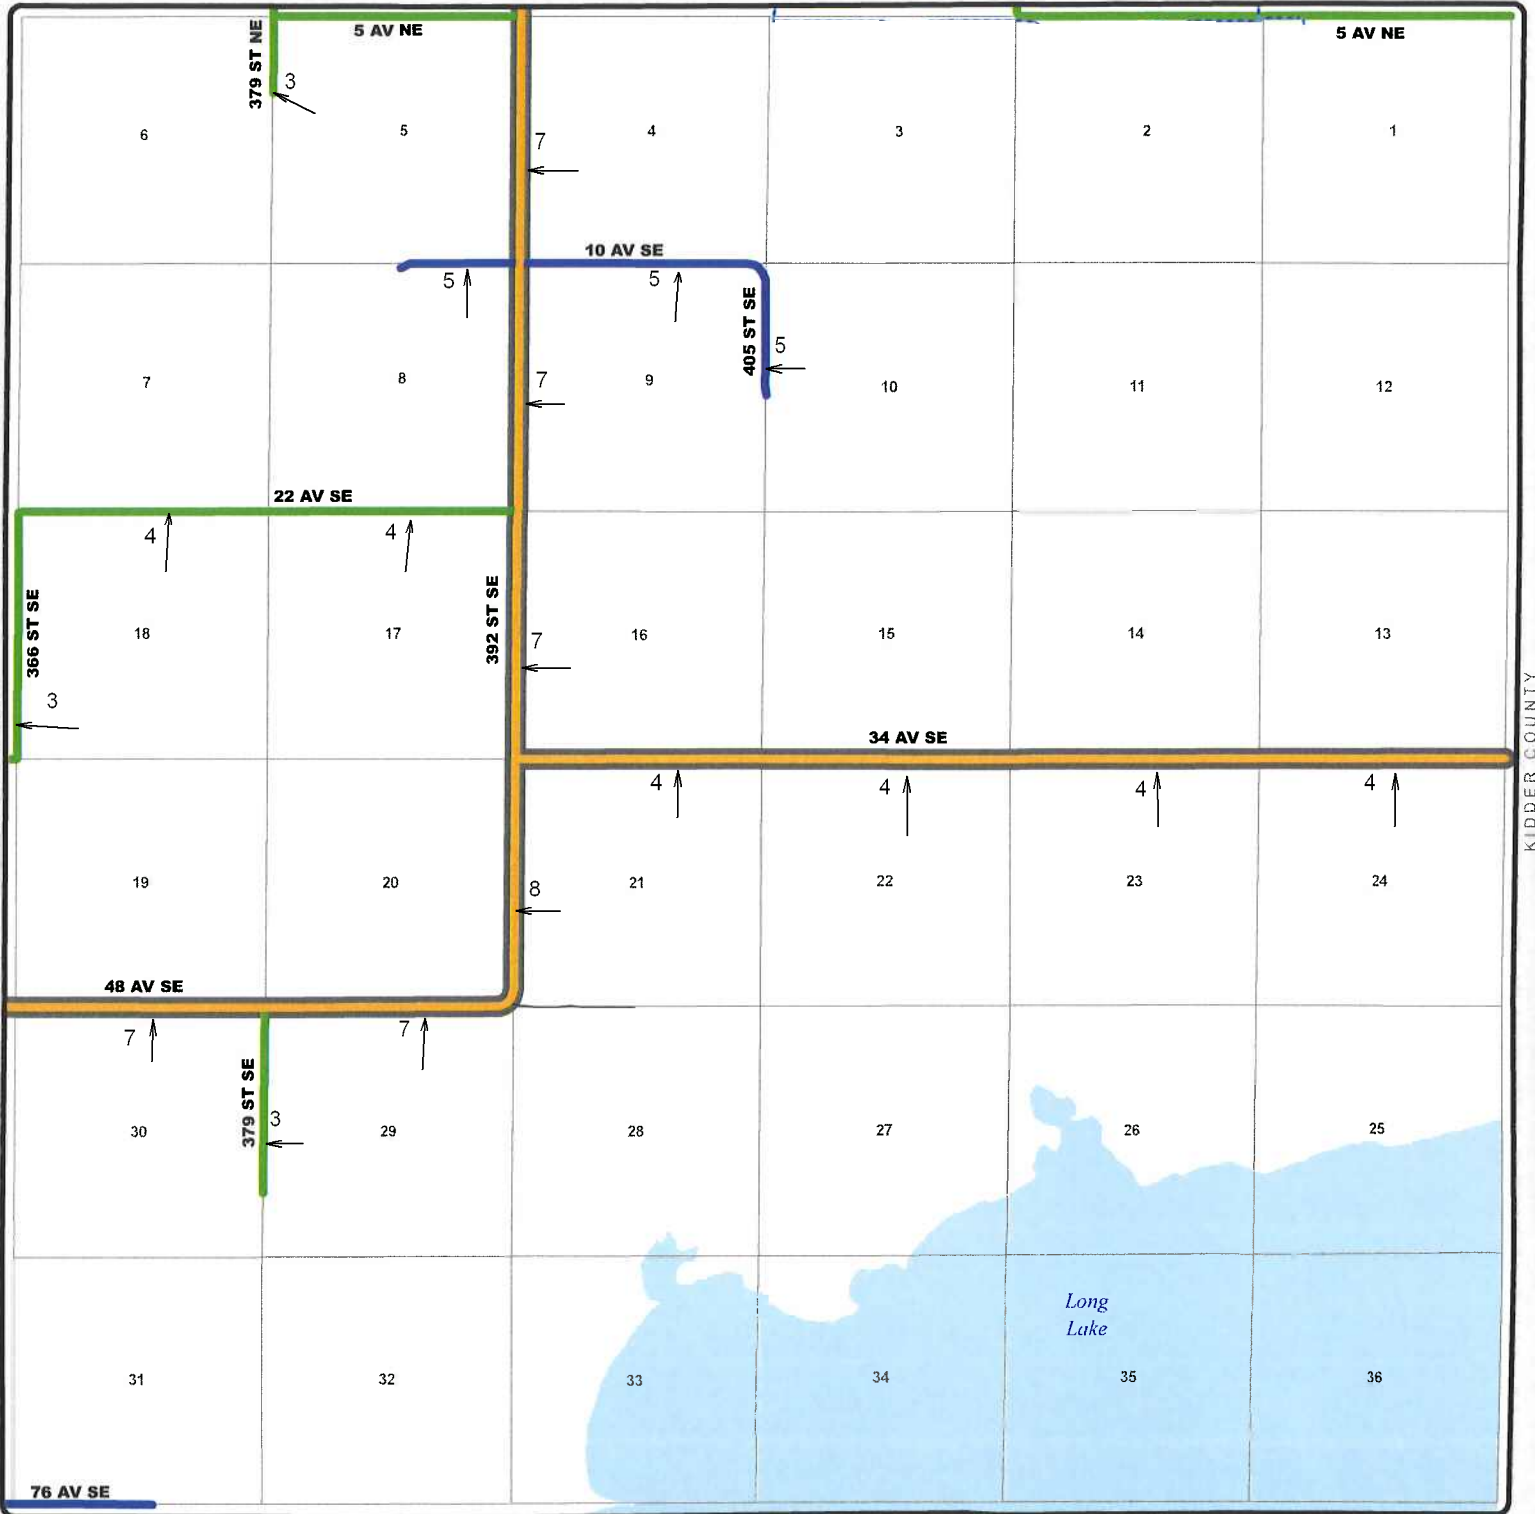

# TOWNSHIP ROAD MAINTENANCE MAP

## THELMA #15 (T138N R75W)

N  
12/08/2014

DRISCOLL TOWNSHIP

WILDROSE TOWNSHIP

FAFT TOWNSHIP

KIDDER COUNTY

County Gravel Road	Gravel - Winter Maintenance	Paved - Winter Maintenance	State & Federal Highways	Bridge
County Paved Road	Gravel - Year Round Maintenance	Paved - Year Round Maintenance	Federal Aid Road	Water Pipe
Gravel - Summer Maintenance	Paved - Summer Maintenance	Township/County Jurisdiction	Other Roads	