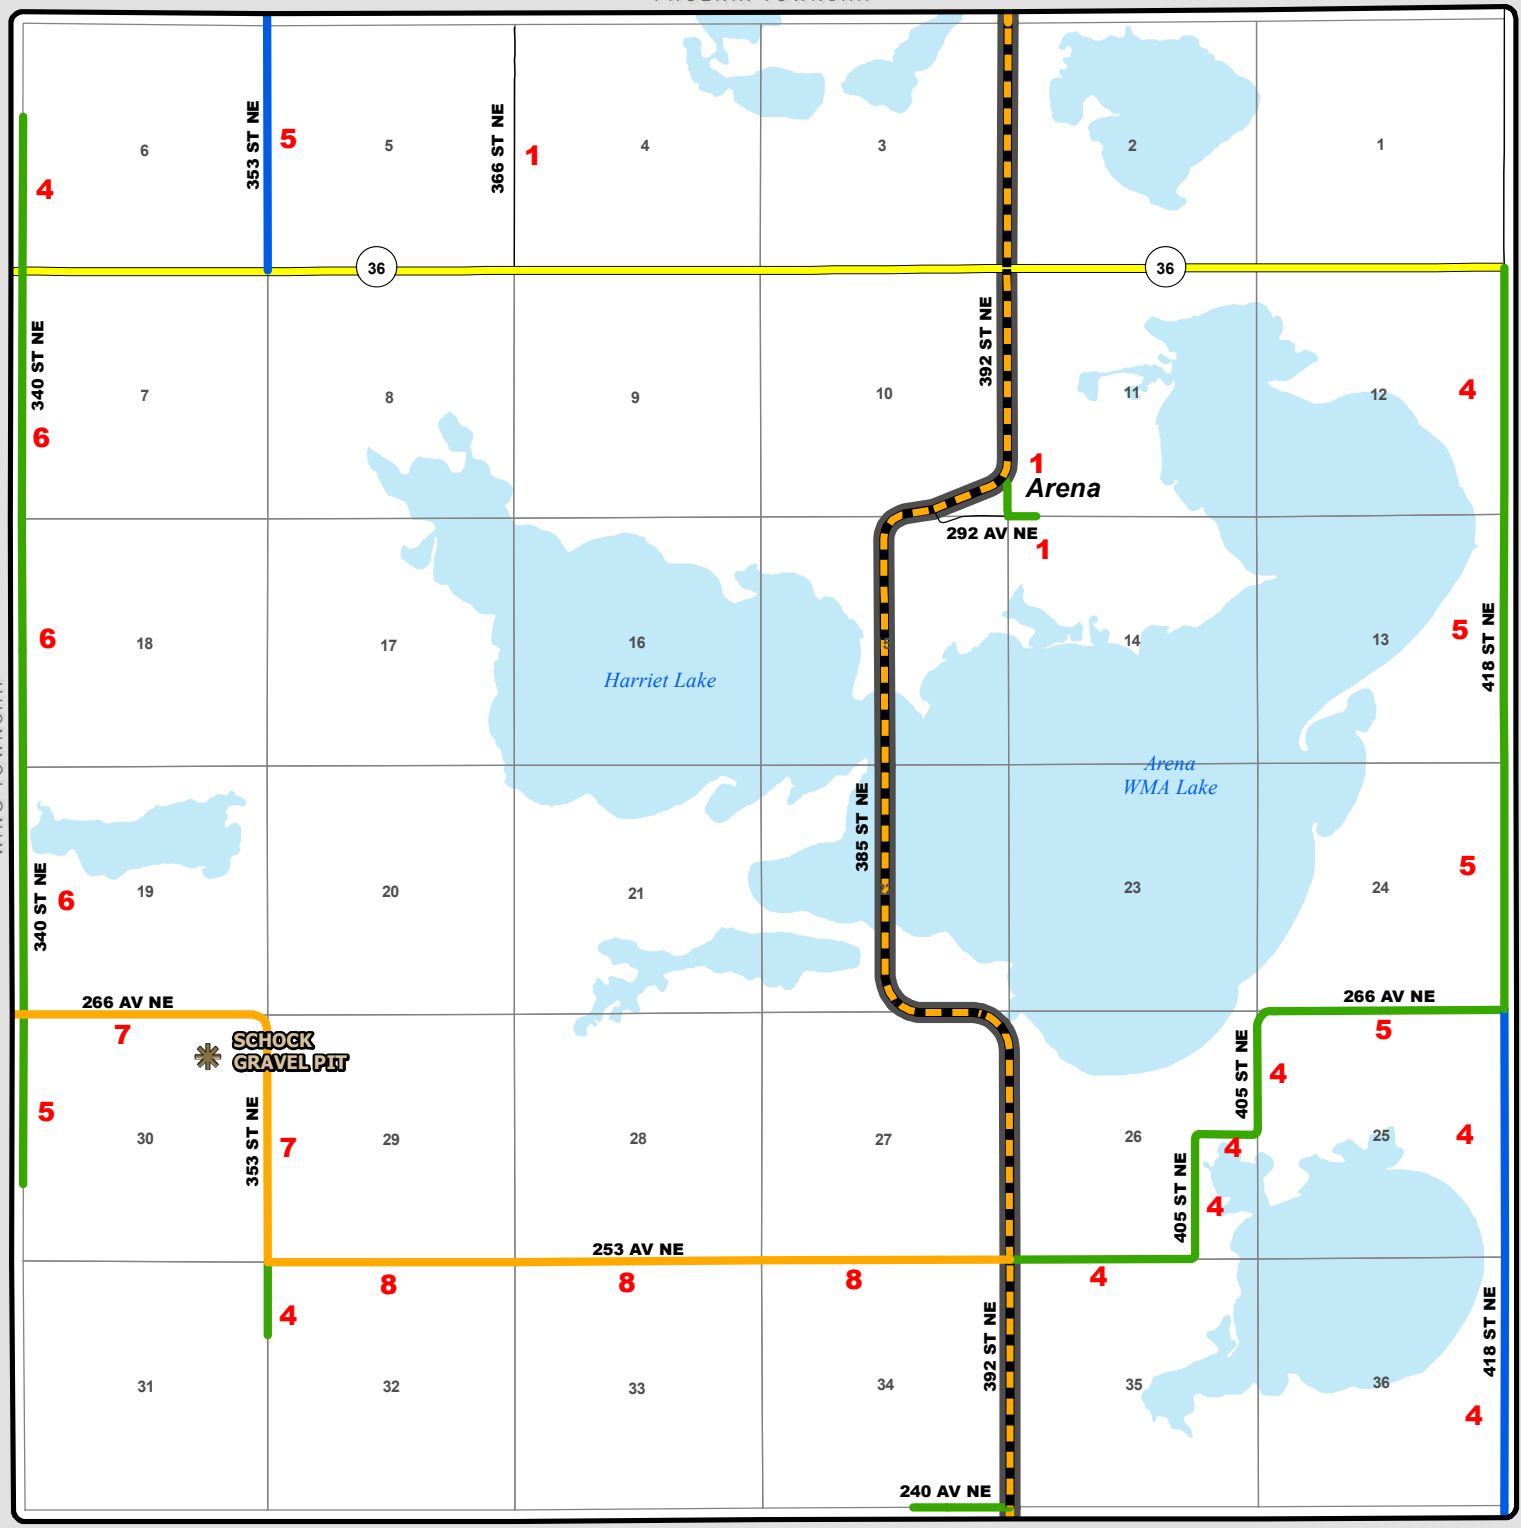

TOWNSHIP ROAD MAINTENANCE MAP HARRIET #21 (T142N R75W)

PHOENIX TOWNSHIP

LEIN TOWNSHIP

WING TOWNSHIP

KIDDER COUNTY

- | | | | | |
|-----------------------------|---------------------------------|--------------------------------|--------------------------|------------|
| County Gravel Road | Gravel - Winter Maintenance | Paved - Winter Maintenance | State & Federal Highways | Bridge |
| County Paved Road | Gravel - Year Round Maintenance | Paved - Year Round Maintenance | Federal Aid Road | Water Pipe |
| Gravel - Summer Maintenance | Paved - Summer Maintenance | Township/County Jurisdiction | Other Roads | |