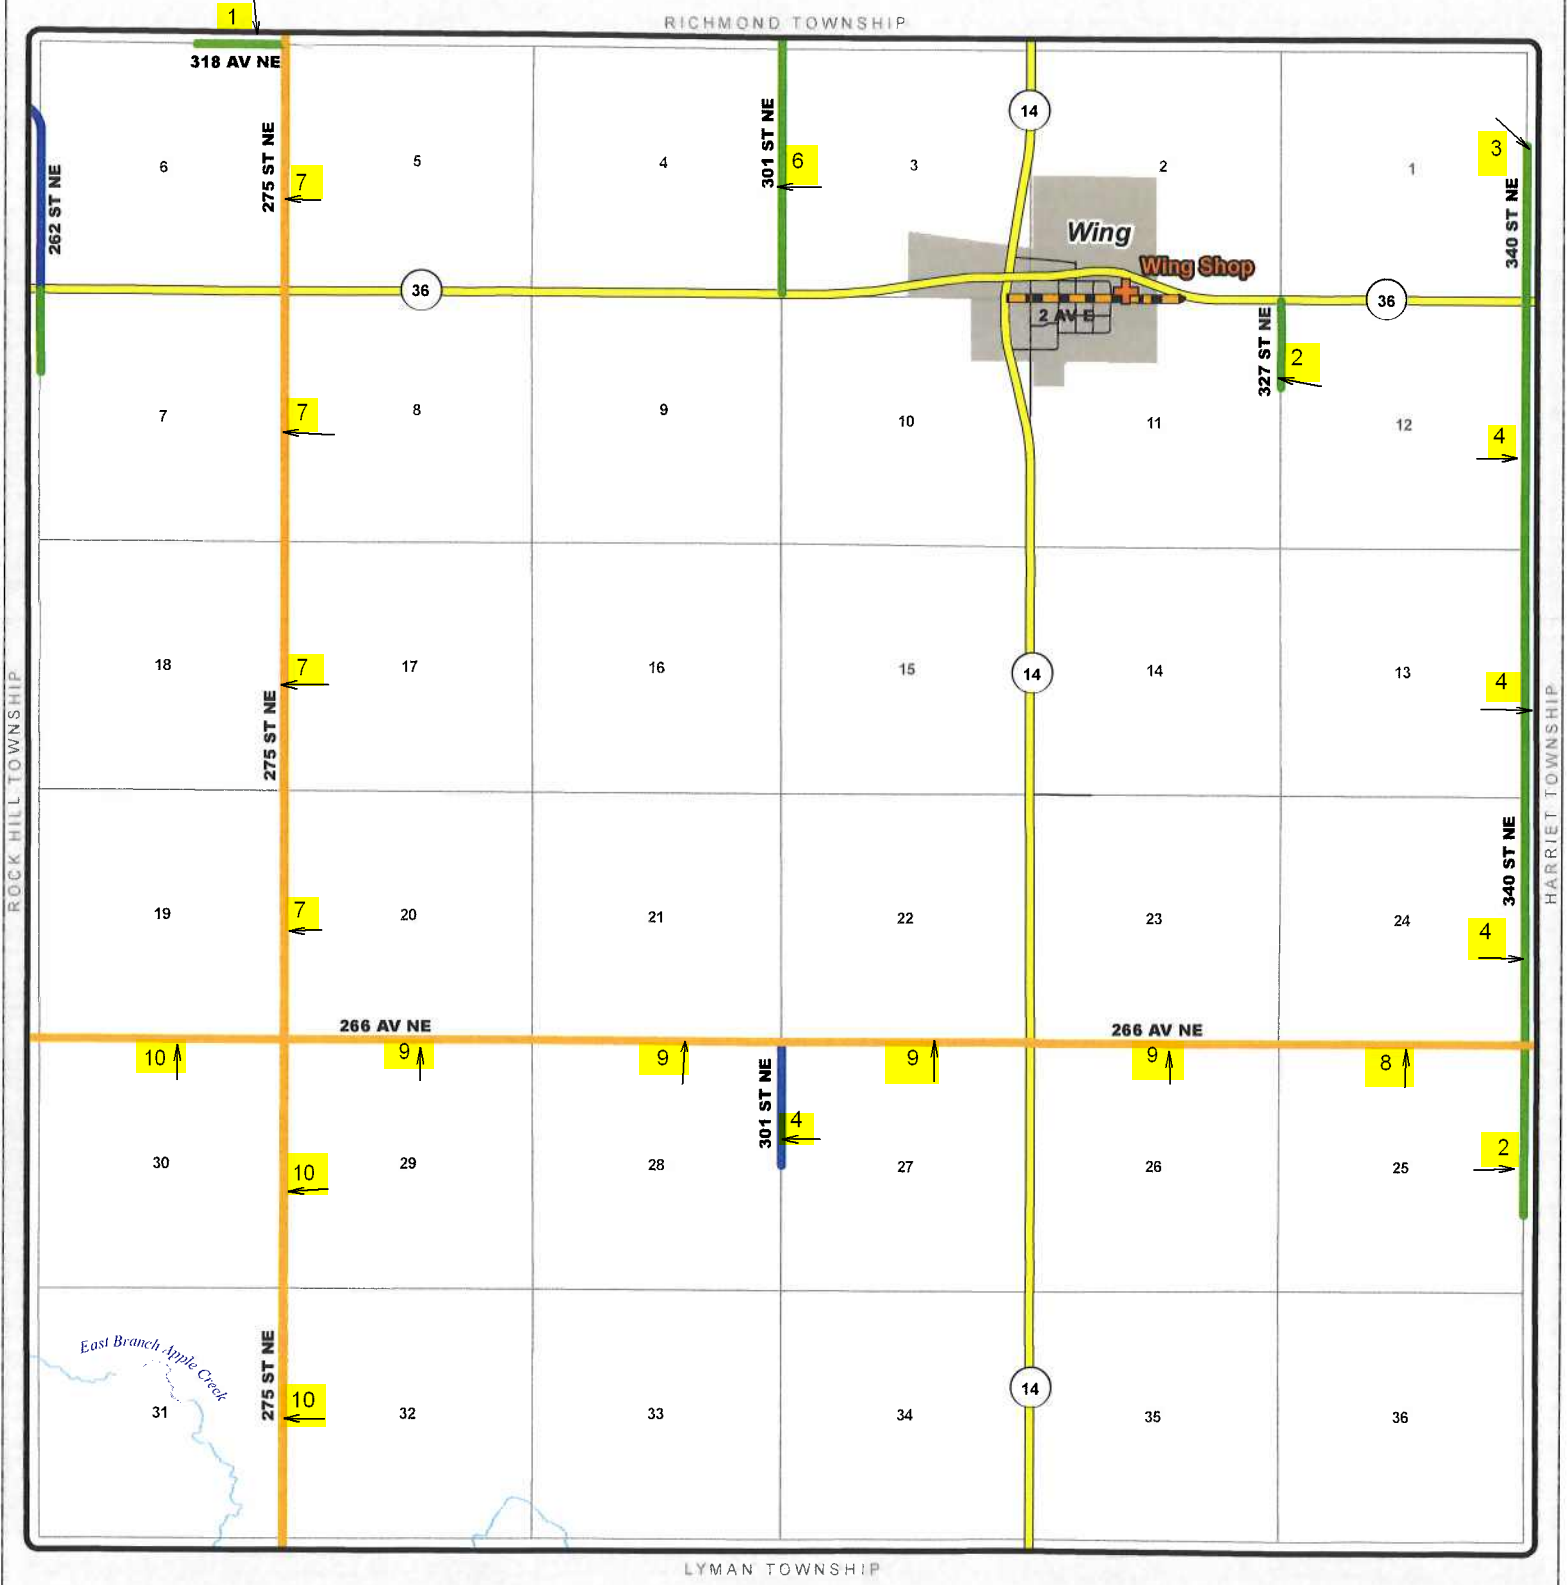

# TOWNSHIP ROAD MAINTENANCE MAP

## WING #28 (T142N R76W)

County Gravel Road	Gravel - Winter Maintenance	Paved - Winter Maintenance	State & Federal Highways	Bridge
County Paved Road	Gravel - Year Round Maintenance	Paved - Year Round Maintenance	Federal Aid Road	Water Pipe
Gravel - Summer Maintenance	Paved - Summer Maintenance	Township/County Jurisdiction	Other Roads	