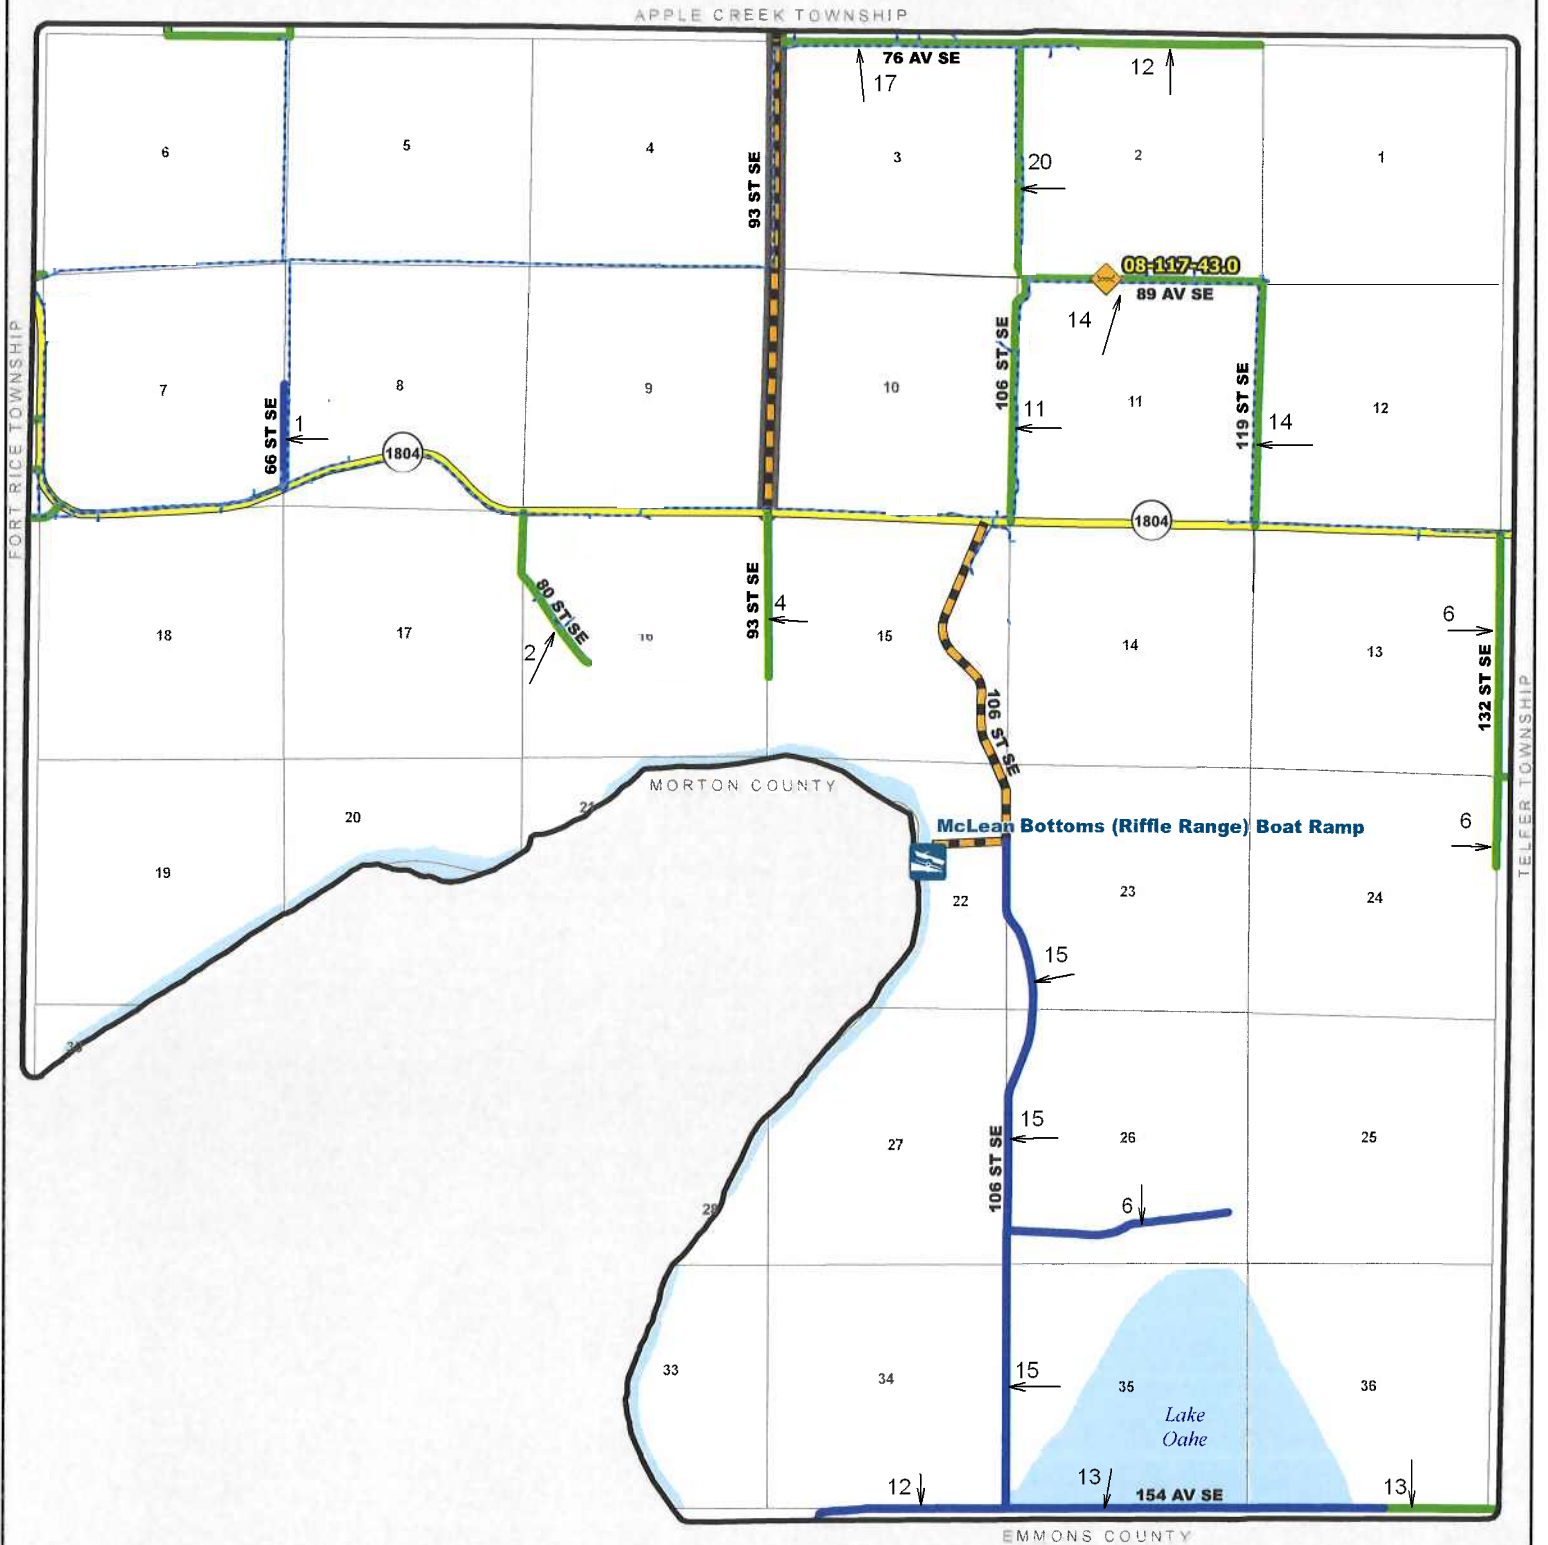

TOWNSHIP ROAD MAINTENANCE MAP

MISSOURI #45 (T137N R79W)

12/08/2014

Note: Missouri Township is only able to get reimbursed for 6.09 miles of summer maintenance from the ND Game & Fish.

County Gravel Road	Gravel - Winter Maintenance	Paved - Winter Maintenance	State & Federal Highways	Bridge
County Paved Road	Gravel - Year Round Maintenance	Paved - Year Round Maintenance	Federal Aid Road	Water Pipe
Gravel - Summer Maintenance	Paved - Summer Maintenance	Township/County Jurisdiction	Other Roads	