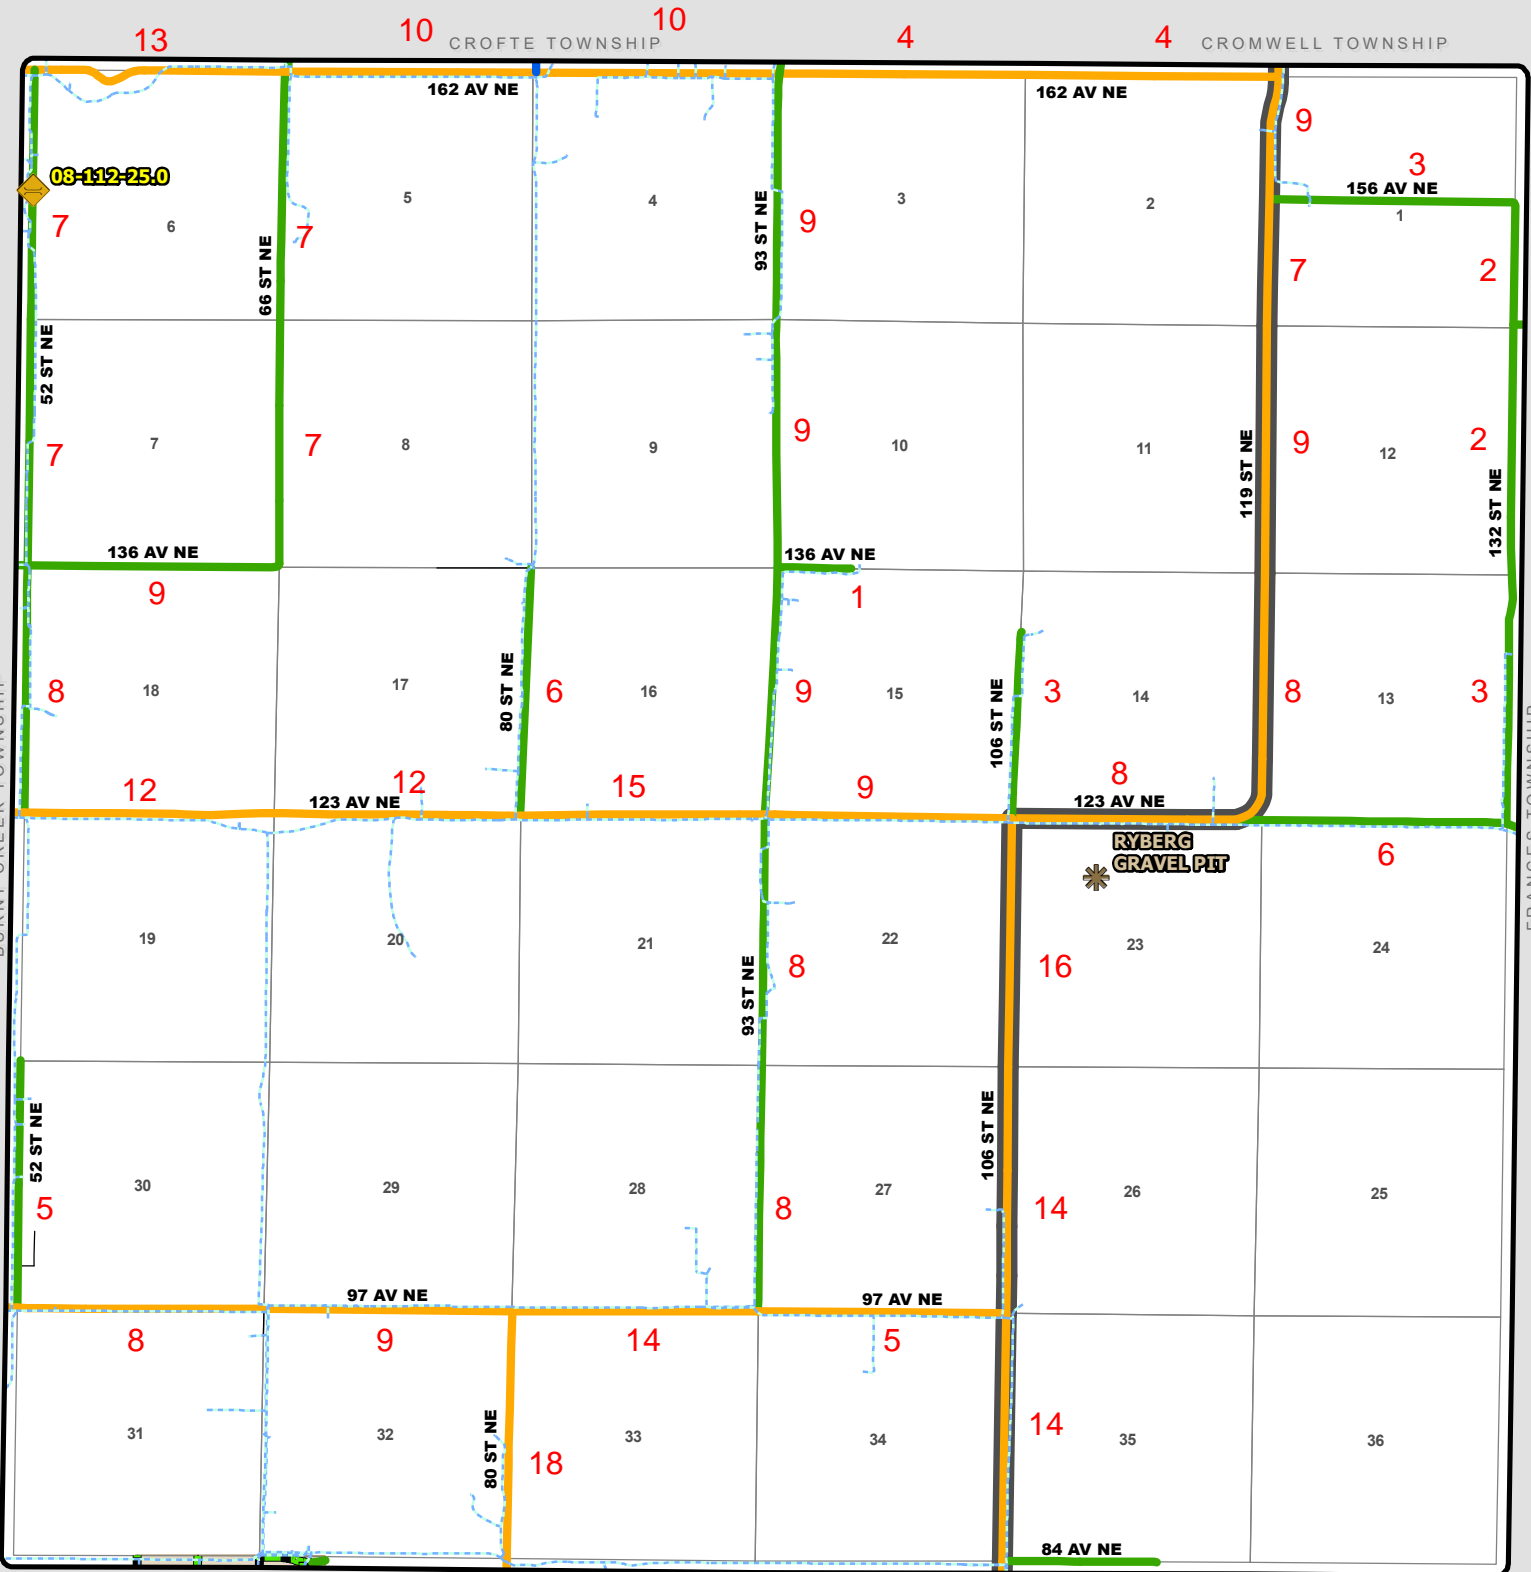

TOWNSHIP ROAD MAINTENANCE MAP NAUGHTON #25 (T140N R79W)

- County Gravel Road
- Gravel - Winter Maintenance
- Paved - Winter Maintenance
- State & Federal Highways
- ◆ Bridge
- County Paved Road
- Gravel - Year Round Maintenance
- Paved - Year Round Maintenance
- Federal Aid Road
- Gravel - Summer Maintenance
- Paved - Summer Maintenance
- Township/County Jurisdiction
- Other Roads
- - - Water Pipe