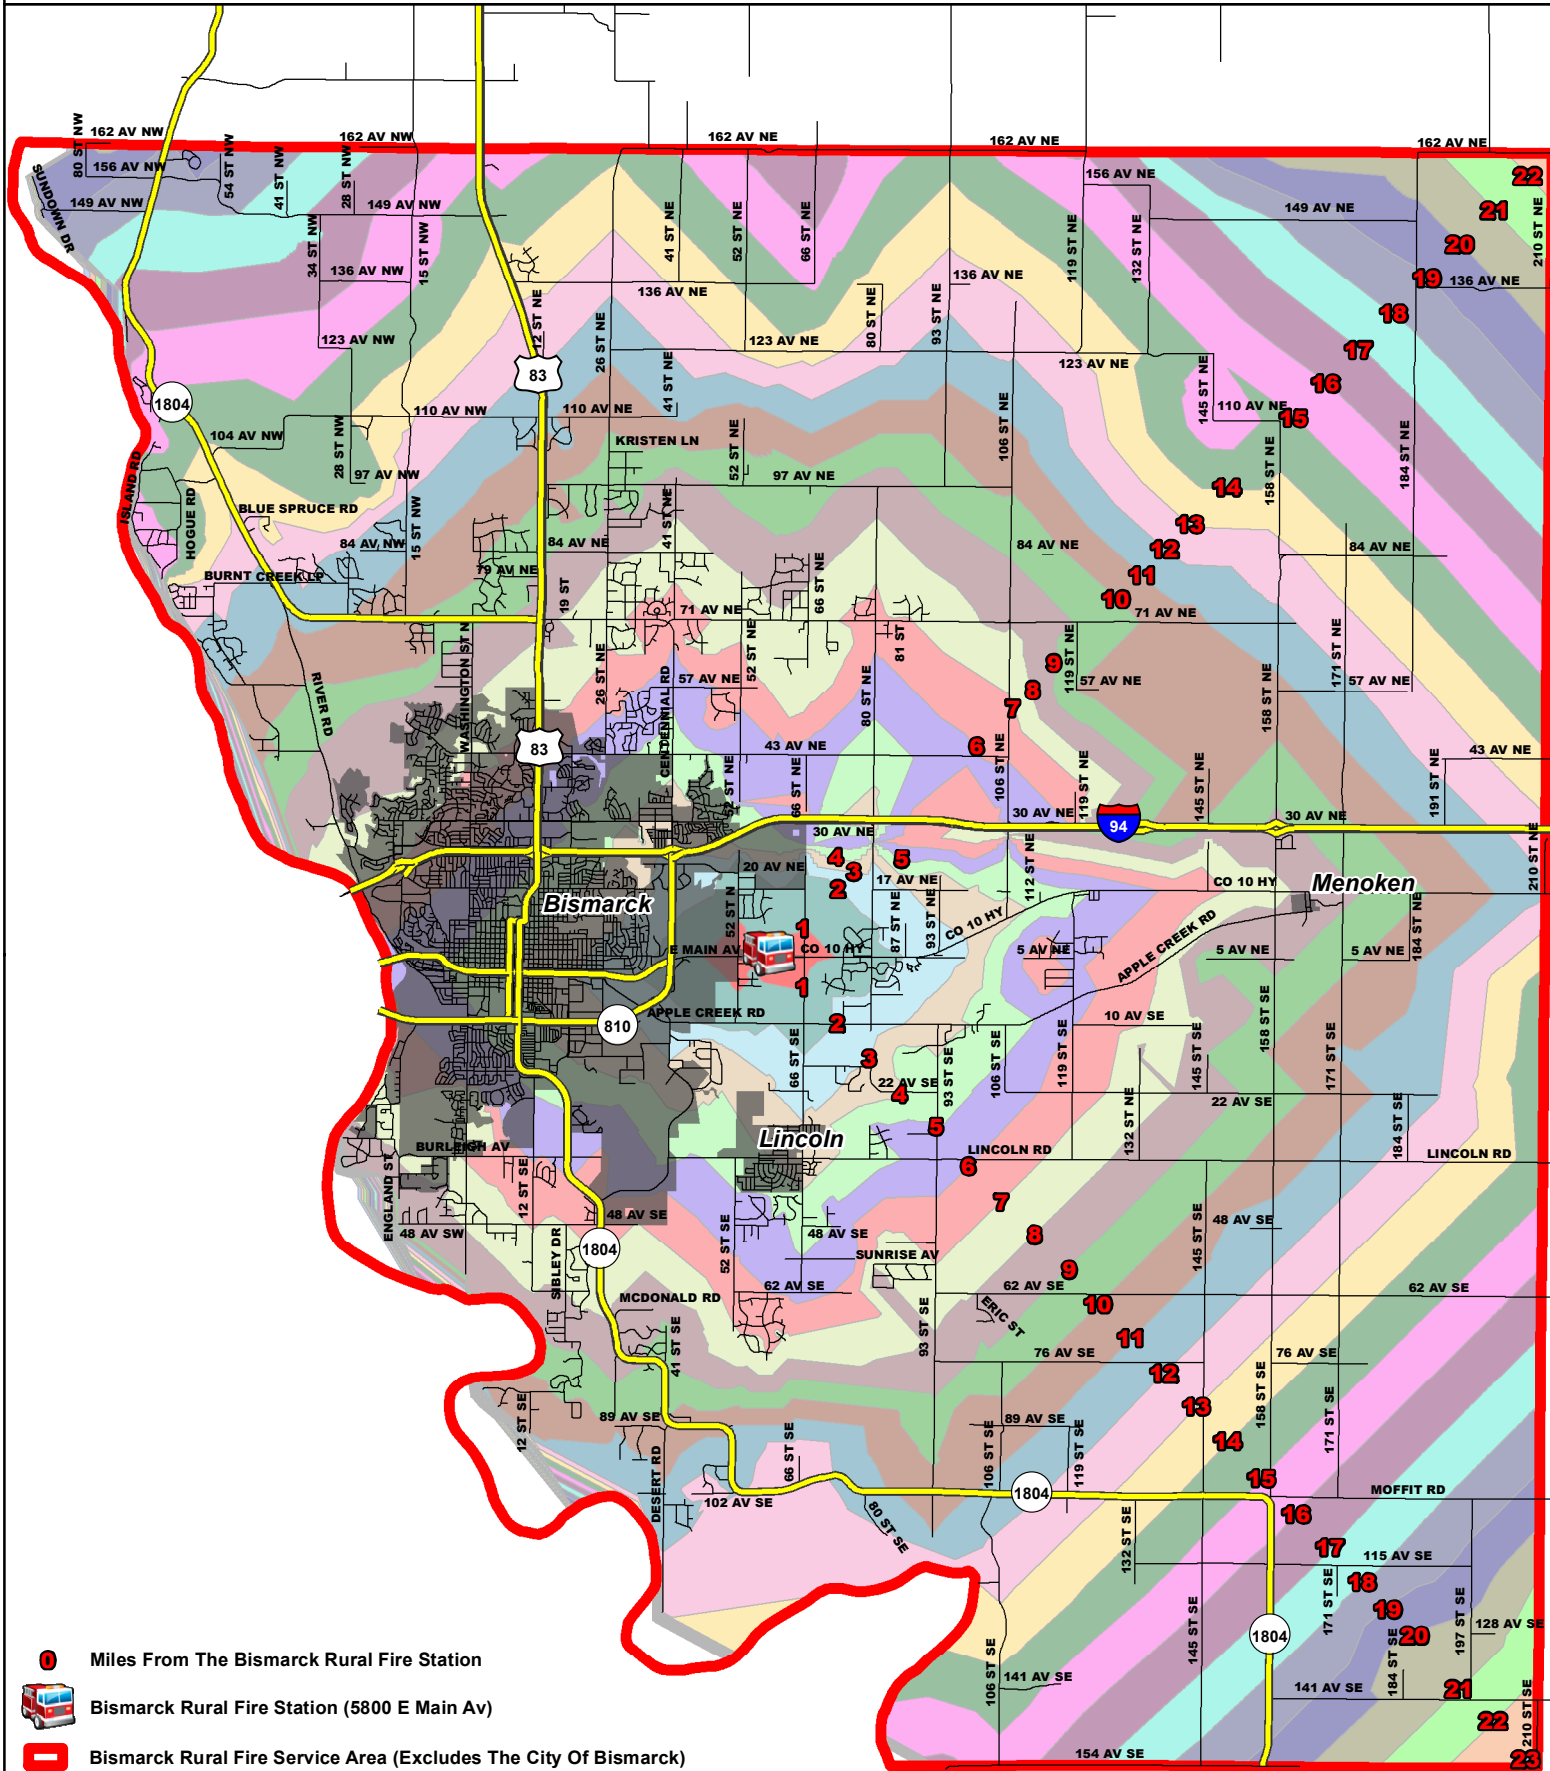

MILES FROM BISMARCK RURAL FIRE STATION

-  Miles From The Bismarck Rural Fire Station
-  Bismarck Rural Fire Station (5800 E Main Av)
-  Bismarck Rural Fire Service Area (Excludes The City Of Bismarck)
-  Incorporated Area