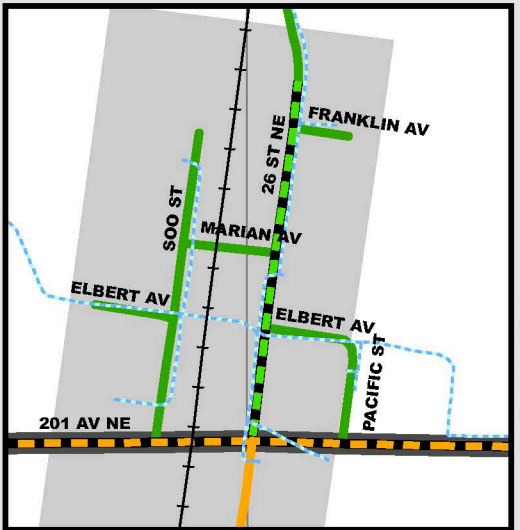

# TOWNSHIP ROAD MAINTENANCE MAP GLENVIEW #16 (T141N R80&81W)

PAINTED WOODS TOWNSHIP      ECKLUND TOWNSHIP

- County Gravel Road
- County Paved Road
- Gravel - Summer Maintenance
- Gravel - Winter Maintenance
- Gravel - Year Round Maintenance
- Paved - Summer Maintenance
- Paved - Winter Maintenance
- Paved - Year Round Maintenance
- Township/County Jurisdiction
- State & Federal Highways
- Federal Aid Road
- Other Roads
- Bridge
- Water Pipe

## Baldwin

RIVERVIEW TOWNSHIP      BURNT CREEK TOWNSHIP

CROFTE TOWNSHIP