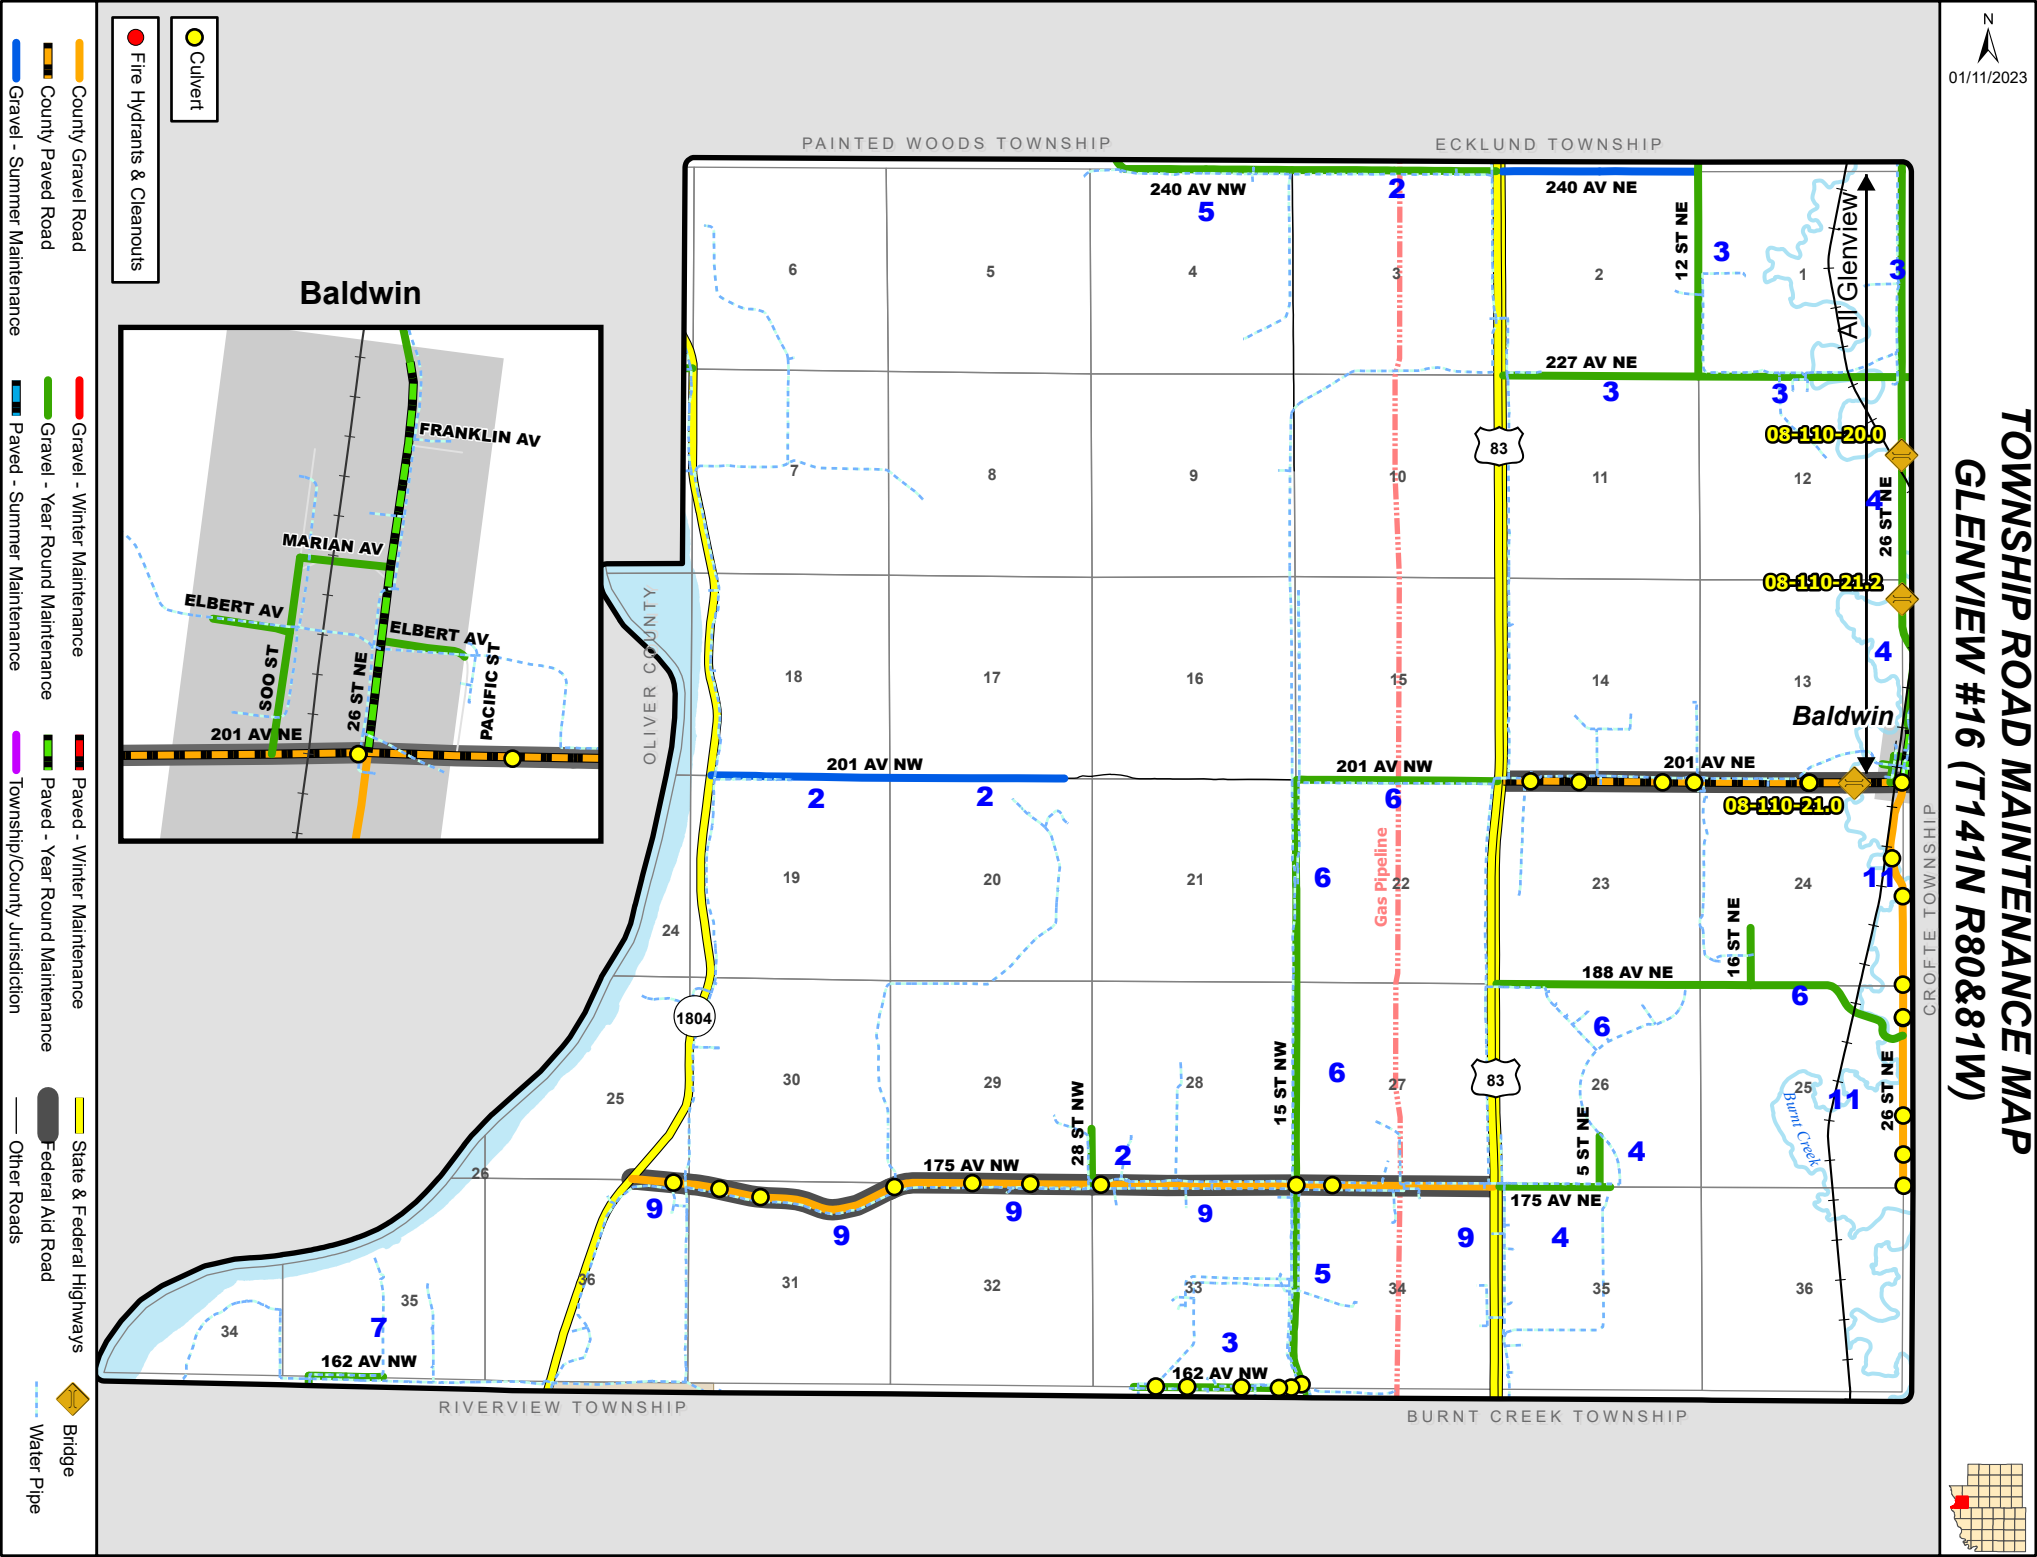

**TOWNSHIP ROAD MAINTENANCE MAP
GLENVIEW #16 (T141N R80&81W)**

- Fire Hydrants & Cleanouts
- Culvert
- County Gravel Road
- County Paved Road
- Gravel - Summer Maintenance
- Gravel - Winter Maintenance
- Gravel - Year Round Maintenance
- Paved - Winter Maintenance
- Paved - Year Round Maintenance
- Township/County Jurisdiction
- State & Federal Highways
- Federal Aid Road
- Other Roads
- ◆ Bridge
- Water Pipe