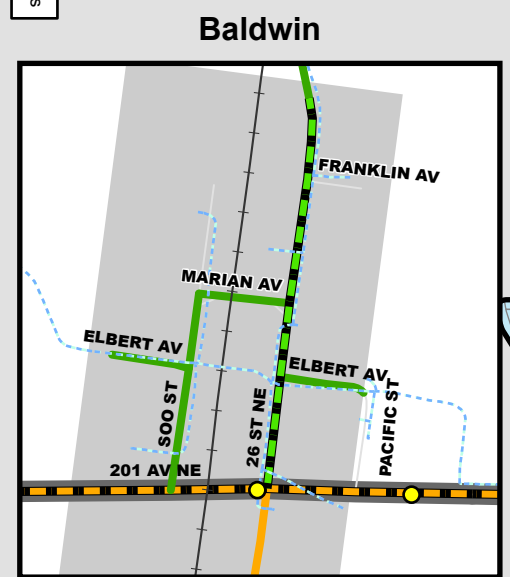

**TOWNSHIP ROAD MAINTENANCE MAP
GLENVIEW #16 (T141N R80&81W)**

- Fire Hydrants & Cleanouts
- Culvert
- County Gravel Road
- County Paved Road
- Gravel - Summer Maintenance
- Gravel - Winter Maintenance
- Gravel - Year Round Maintenance
- Paved - Winter Maintenance
- Paved - Year Round Maintenance
- Township/County Jurisdiction
- State & Federal Highways
- Federal Aid Road
- Other Roads
- ◆ Bridge
- Water Pipe