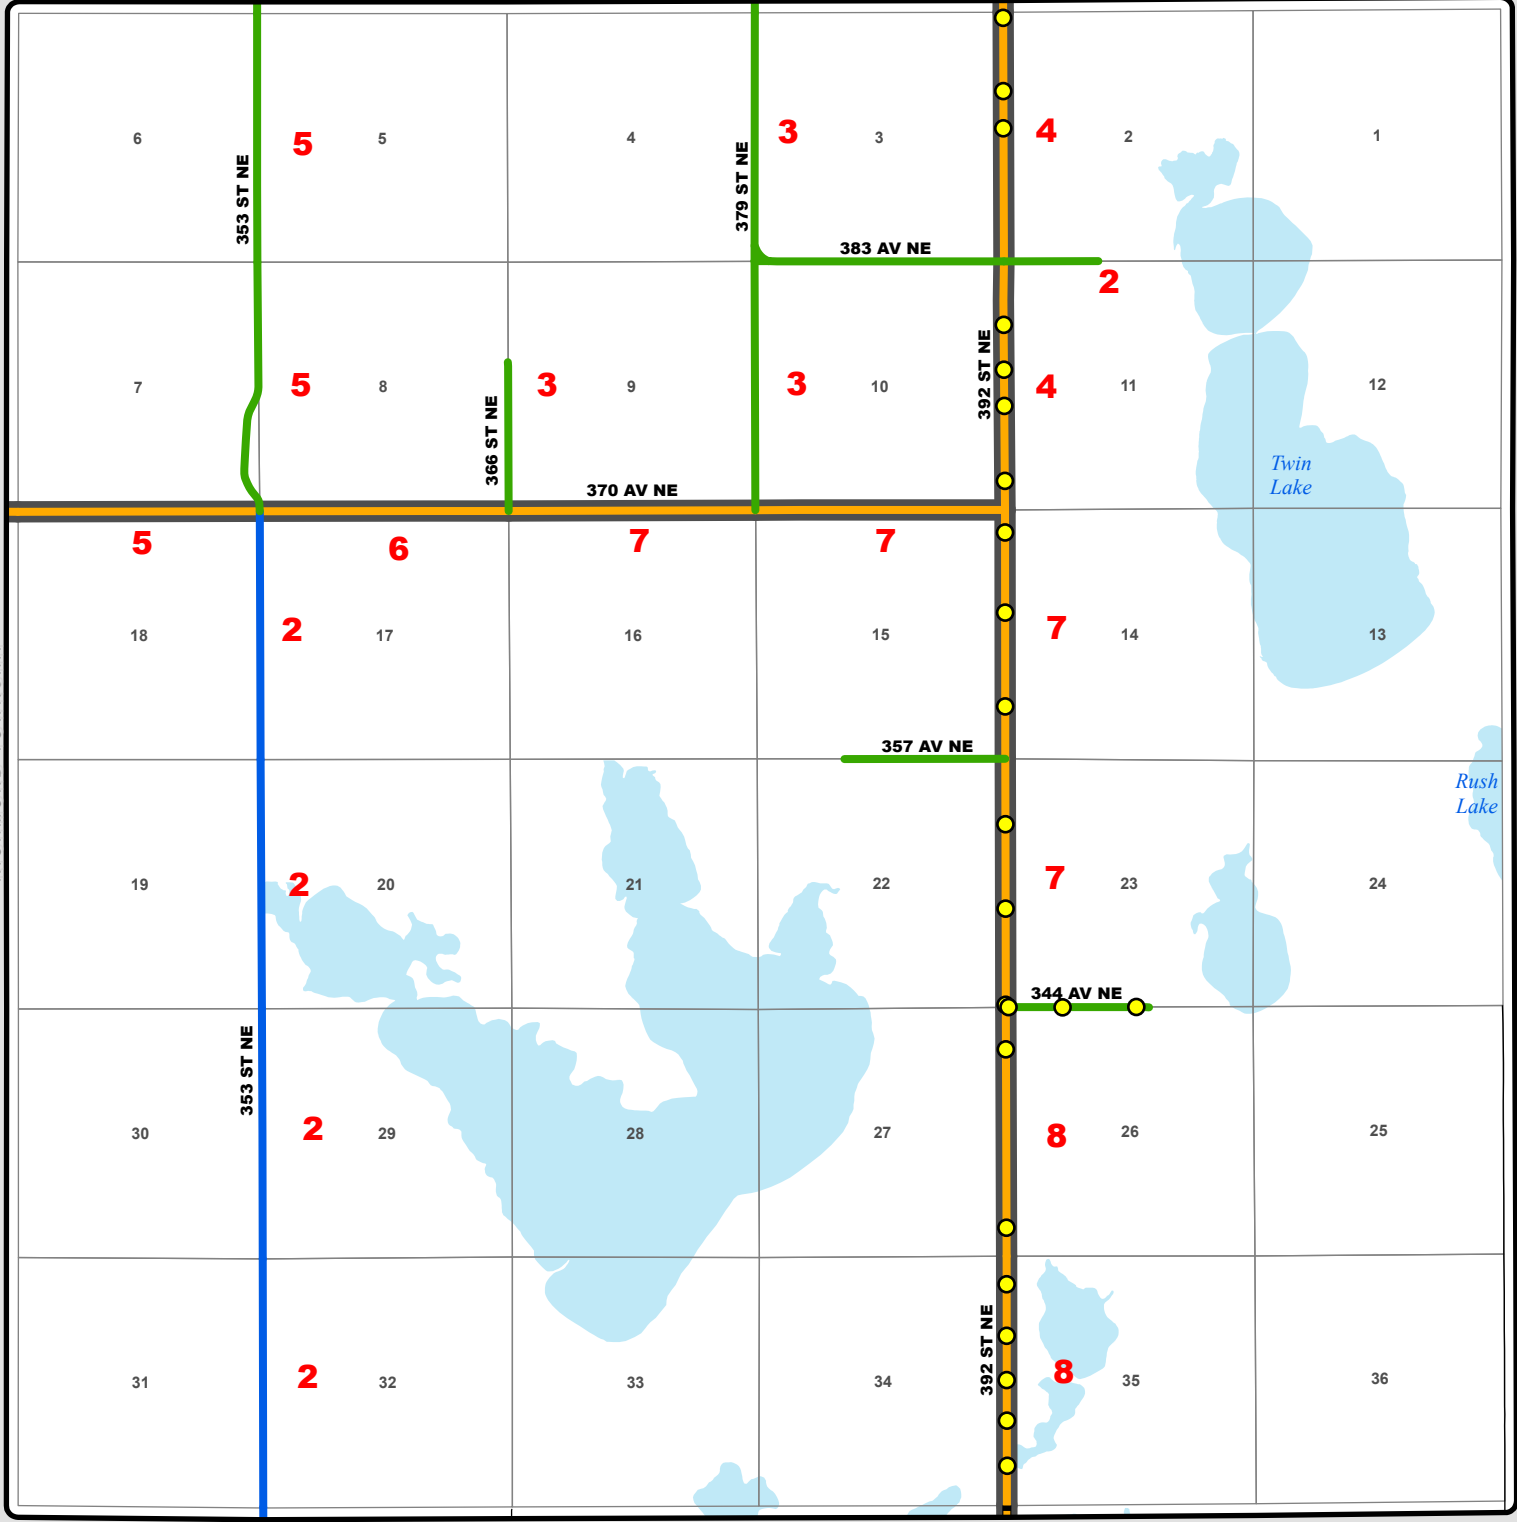

# TOWNSHIP ROAD MAINTENANCE MAP PHOENIX #13 (T143N R75W)

HAZEL GROVE TOWNSHIP

RICHMOND TOWNSHIP

KIDDER COUNTY

HARRIET TOWNSHIP

- Culvert
- Fire Hydrants & Cleanouts

- |                             |                                 |                                |                          |            |
|-----------------------------|---------------------------------|--------------------------------|--------------------------|------------|
| County Gravel Road          | Gravel - Winter Maintenance     | Paved - Winter Maintenance     | State & Federal Highways | Bridge     |
| County Paved Road           | Gravel - Year Round Maintenance | Paved - Year Round Maintenance | Federal Aid Road         | Water Pipe |
| Gravel - Summer Maintenance | Paved - Summer Maintenance      | Township/County Jurisdiction   | Other Roads              |            |