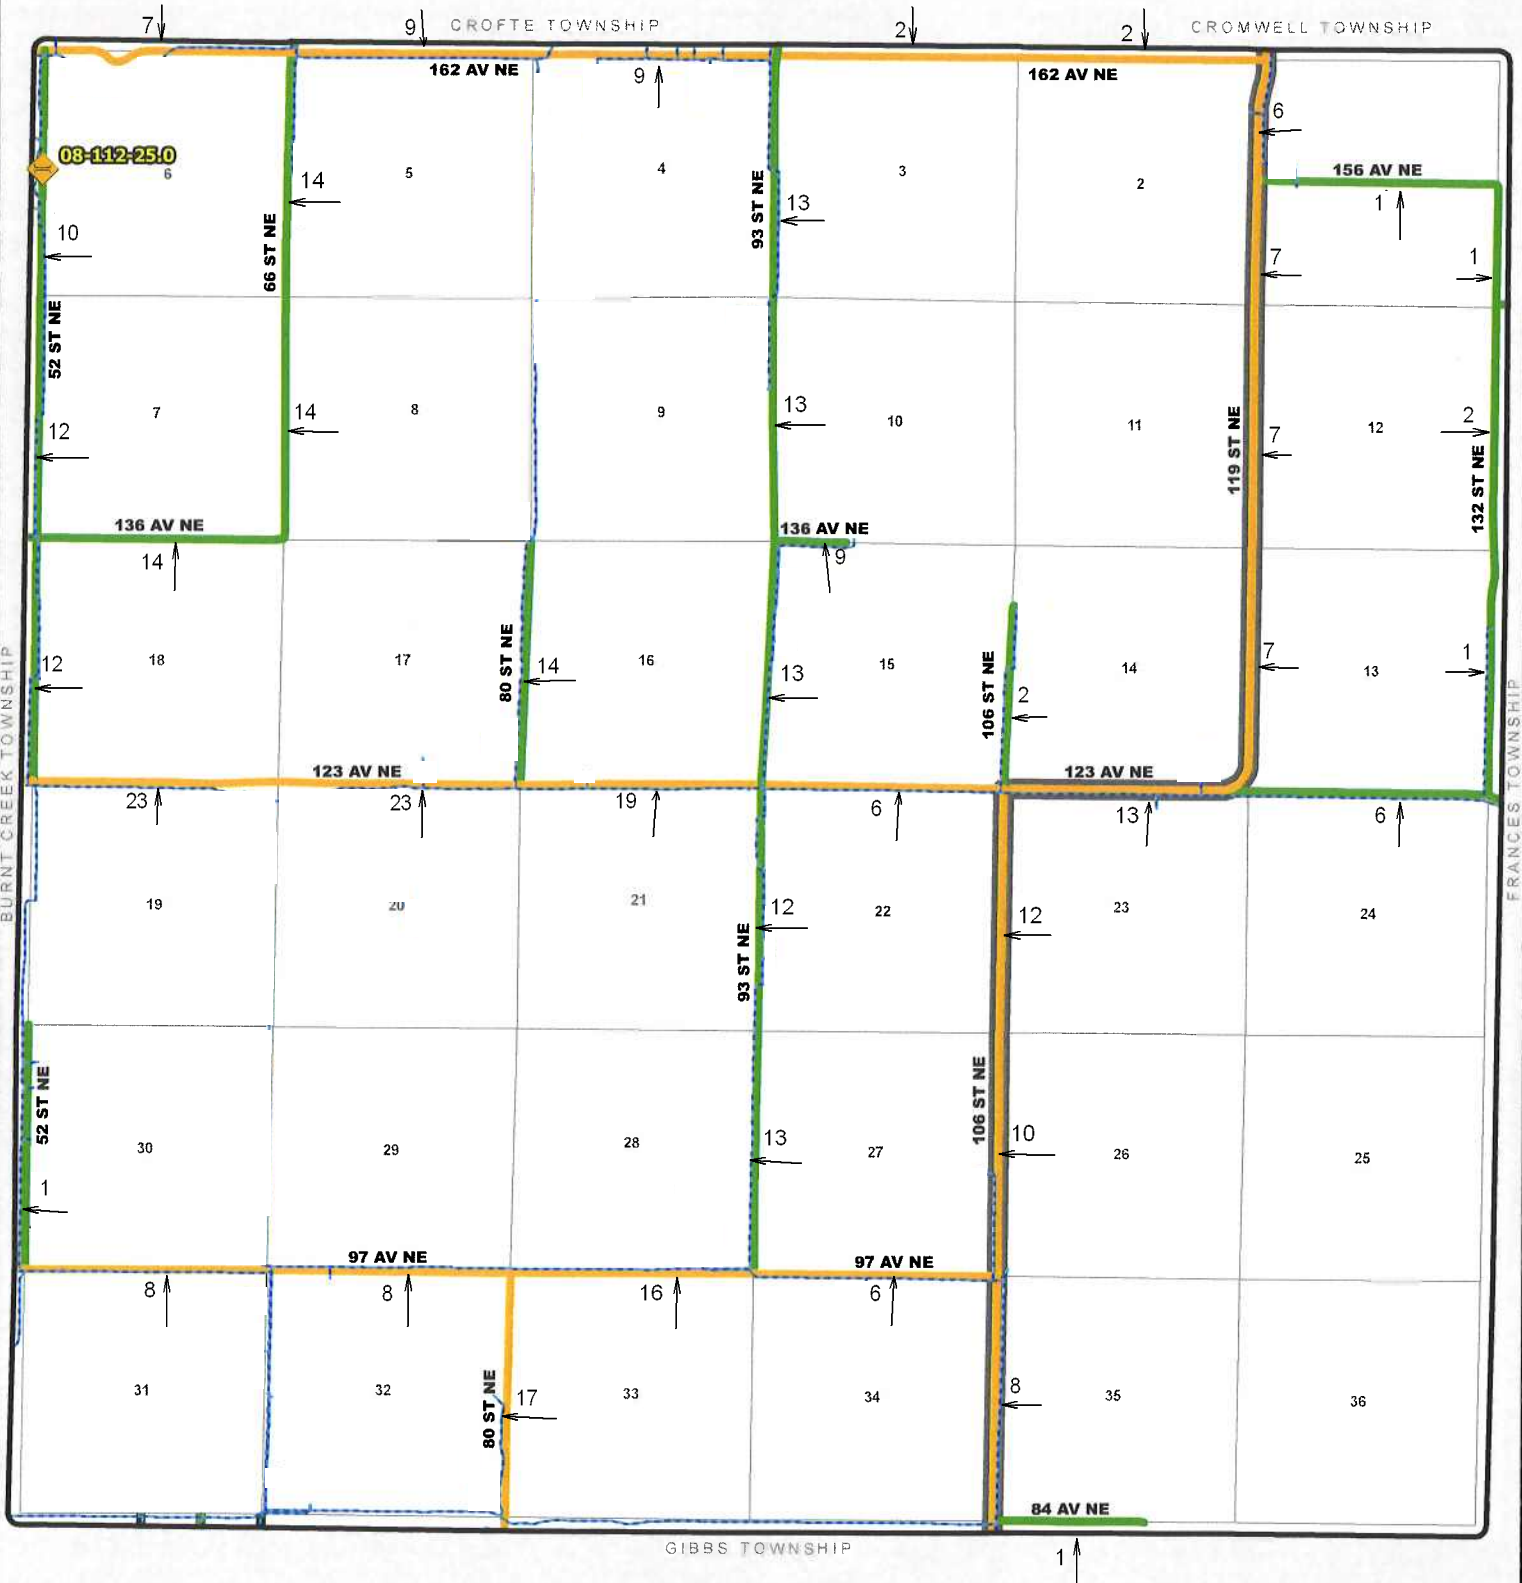

TOWNSHIP ROAD MAINTENANCE MAP NAUGHTON #25 (T140N R79W)

N
12/08/2014

County Gravel Road	Gravel - Winter Maintenance	Paved - Winter Maintenance	State & Federal Highways	Bridge
County Paved Road	Gravel - Year Round Maintenance	Paved - Year Round Maintenance	Federal Aid Road	Water Pipe
Gravel - Summer Maintenance	Paved - Summer Maintenance	Township/County Jurisdiction	Other Roads	