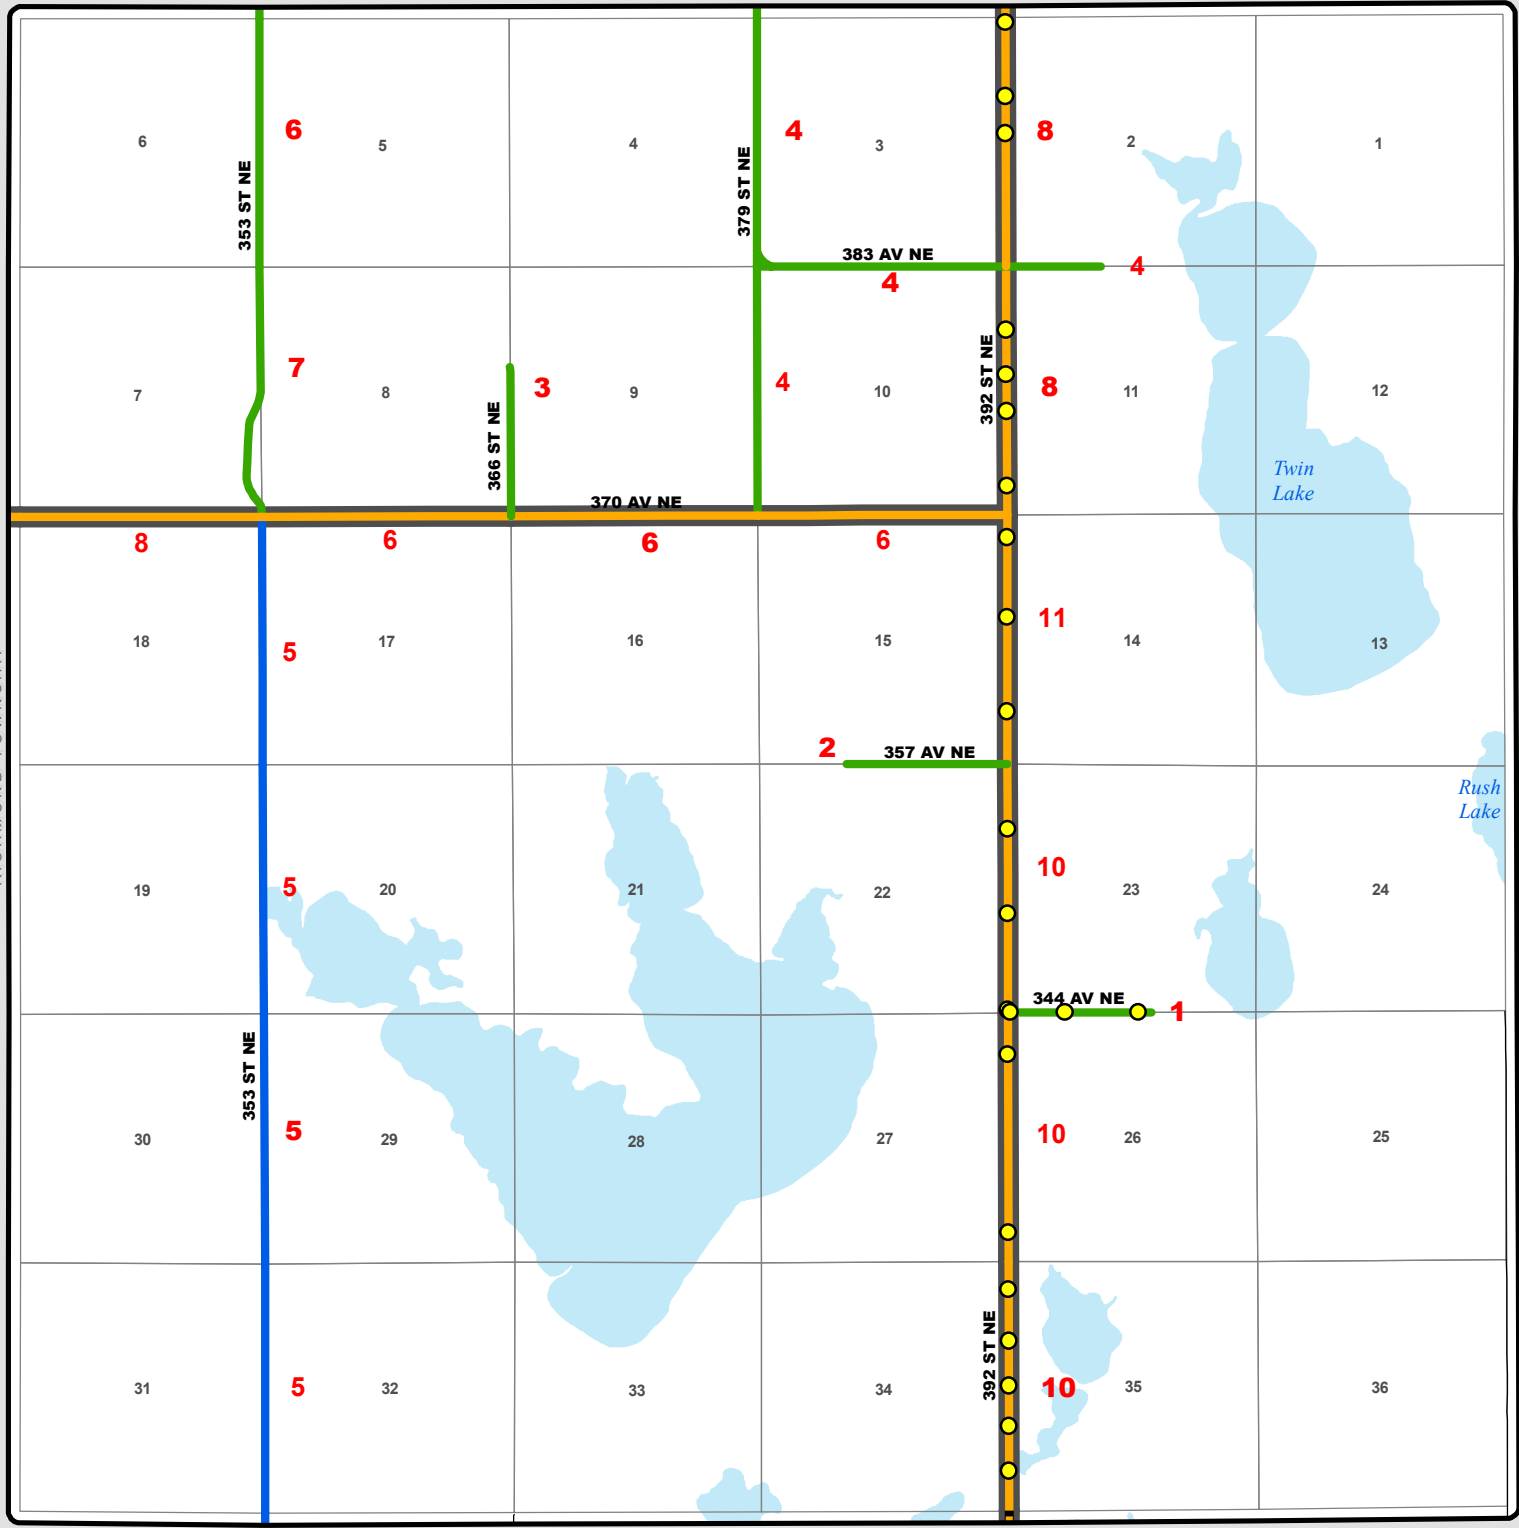

TOWNSHIP ROAD MAINTENANCE MAP PHOENIX #13 (T143N R75W)

HAZEL GROVE TOWNSHIP

RICHMOND TOWNSHIP

KIDDER COUNTY

HARRIET TOWNSHIP

Culvert	County Gravel Road	Gravel - Winter Maintenance	Paved - Winter Maintenance	State & Federal Highways	Bridge
County Paved Road	Gravel - Year Round Maintenance	Paved - Year Round Maintenance	Federal Aid Road	Other Roads	Water Pipe
Gravel - Summer Maintenance	Paved - Summer Maintenance	Township/County Jurisdiction			