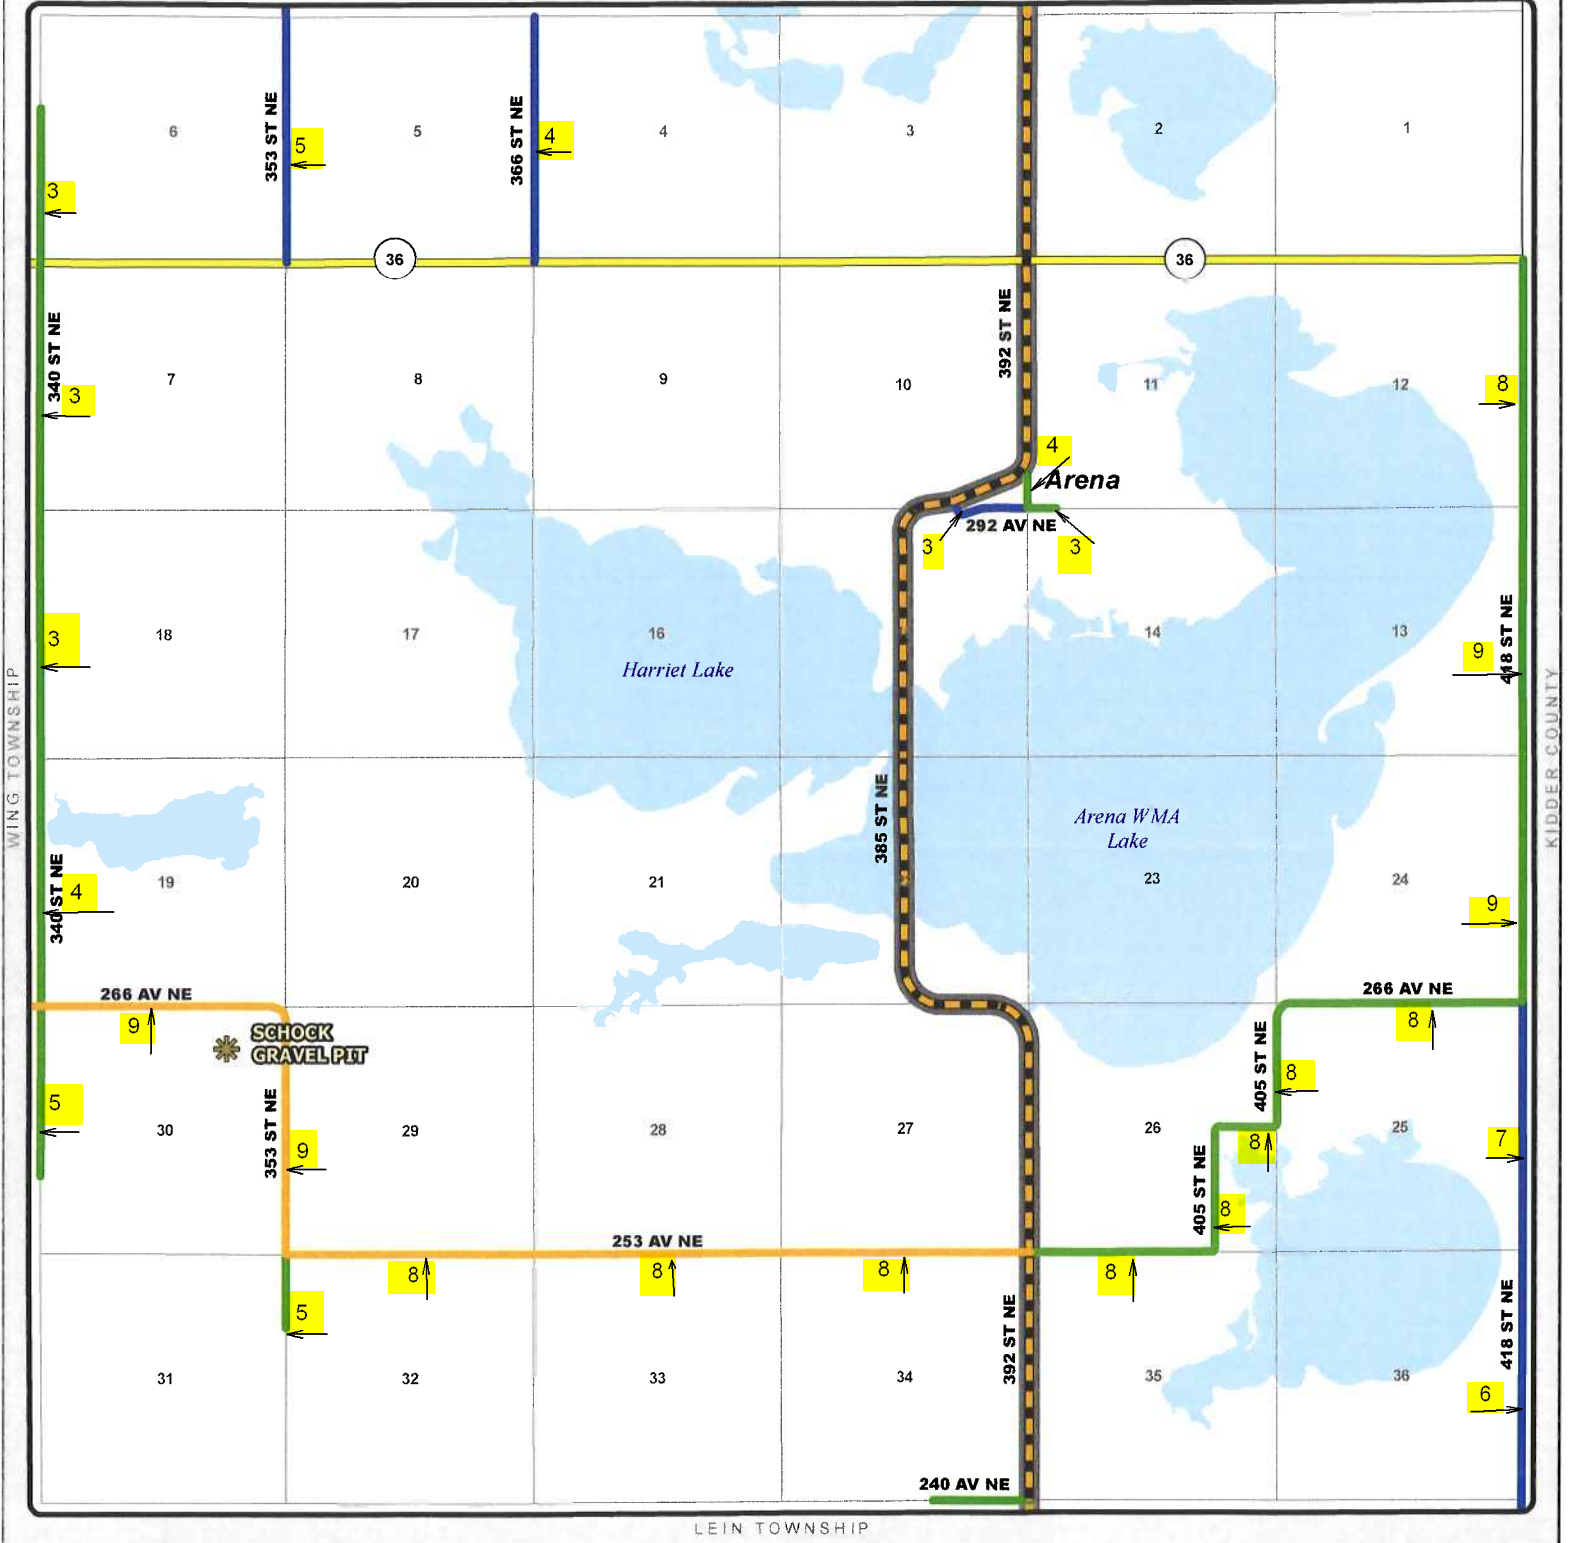

# TOWNSHIP ROAD MAINTENANCE MAP HARRIET #21 (T142N R75W)

PHOENIX TOWNSHIP

WING TOWNSHIP

KIDDER COUNTY

LEIN TOWNSHIP

County Gravel Road	Gravel - Winter Maintenance	Paved - Winter Maintenance	State & Federal Highways	Bridge
County Paved Road	Gravel - Year Round Maintenance	Paved - Year Round Maintenance	Federal Aid Road	Water Pipe
Gravel - Summer Maintenance	Paved - Summer Maintenance	Township/County Jurisdiction	Other Roads	