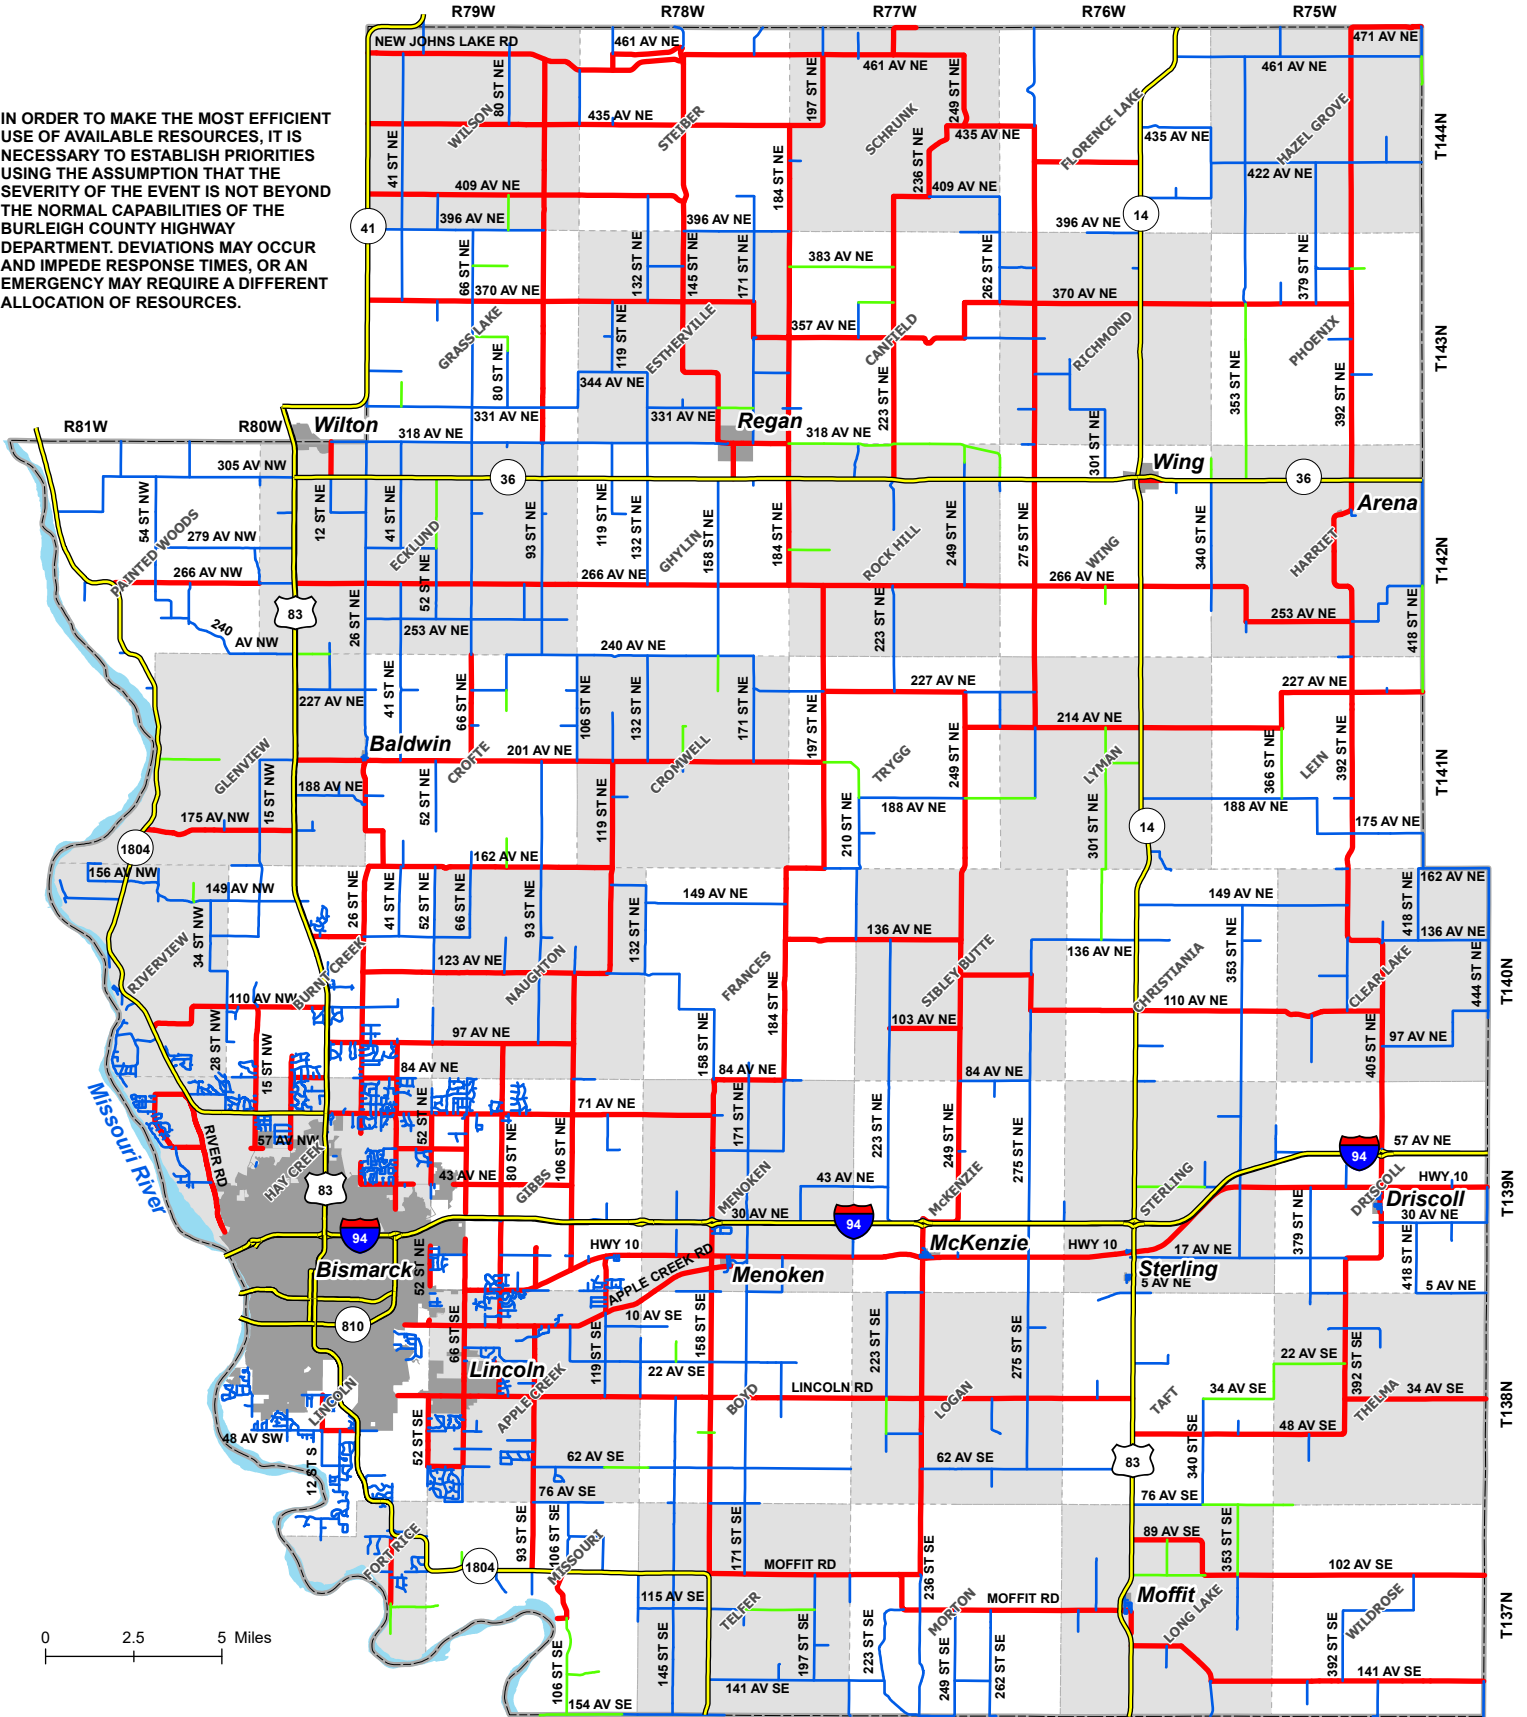

BURLEIGH COUNTY, NORTH DAKOTA EMERGENCY ROUTE MAP

IN ORDER TO MAKE THE MOST EFFICIENT USE OF AVAILABLE RESOURCES, IT IS NECESSARY TO ESTABLISH PRIORITIES USING THE ASSUMPTION THAT THE SEVERITY OF THE EVENT IS NOT BEYOND THE NORMAL CAPABILITIES OF THE BURLEIGH COUNTY HIGHWAY DEPARTMENT. DEVIATIONS MAY OCCUR AND IMPEDE RESPONSE TIMES, OR AN EMERGENCY MAY REQUIRE A DIFFERENT ALLOCATION OF RESOURCES.

- Primary Emergency Route (County Road)
- Secondary Emergency Route (Township Road With Snow Removal)
- Tertiary Emergency Route (Township Road With NO Snow Removal)
- City or Townsite
- Civil Township
- State & Federal Highways