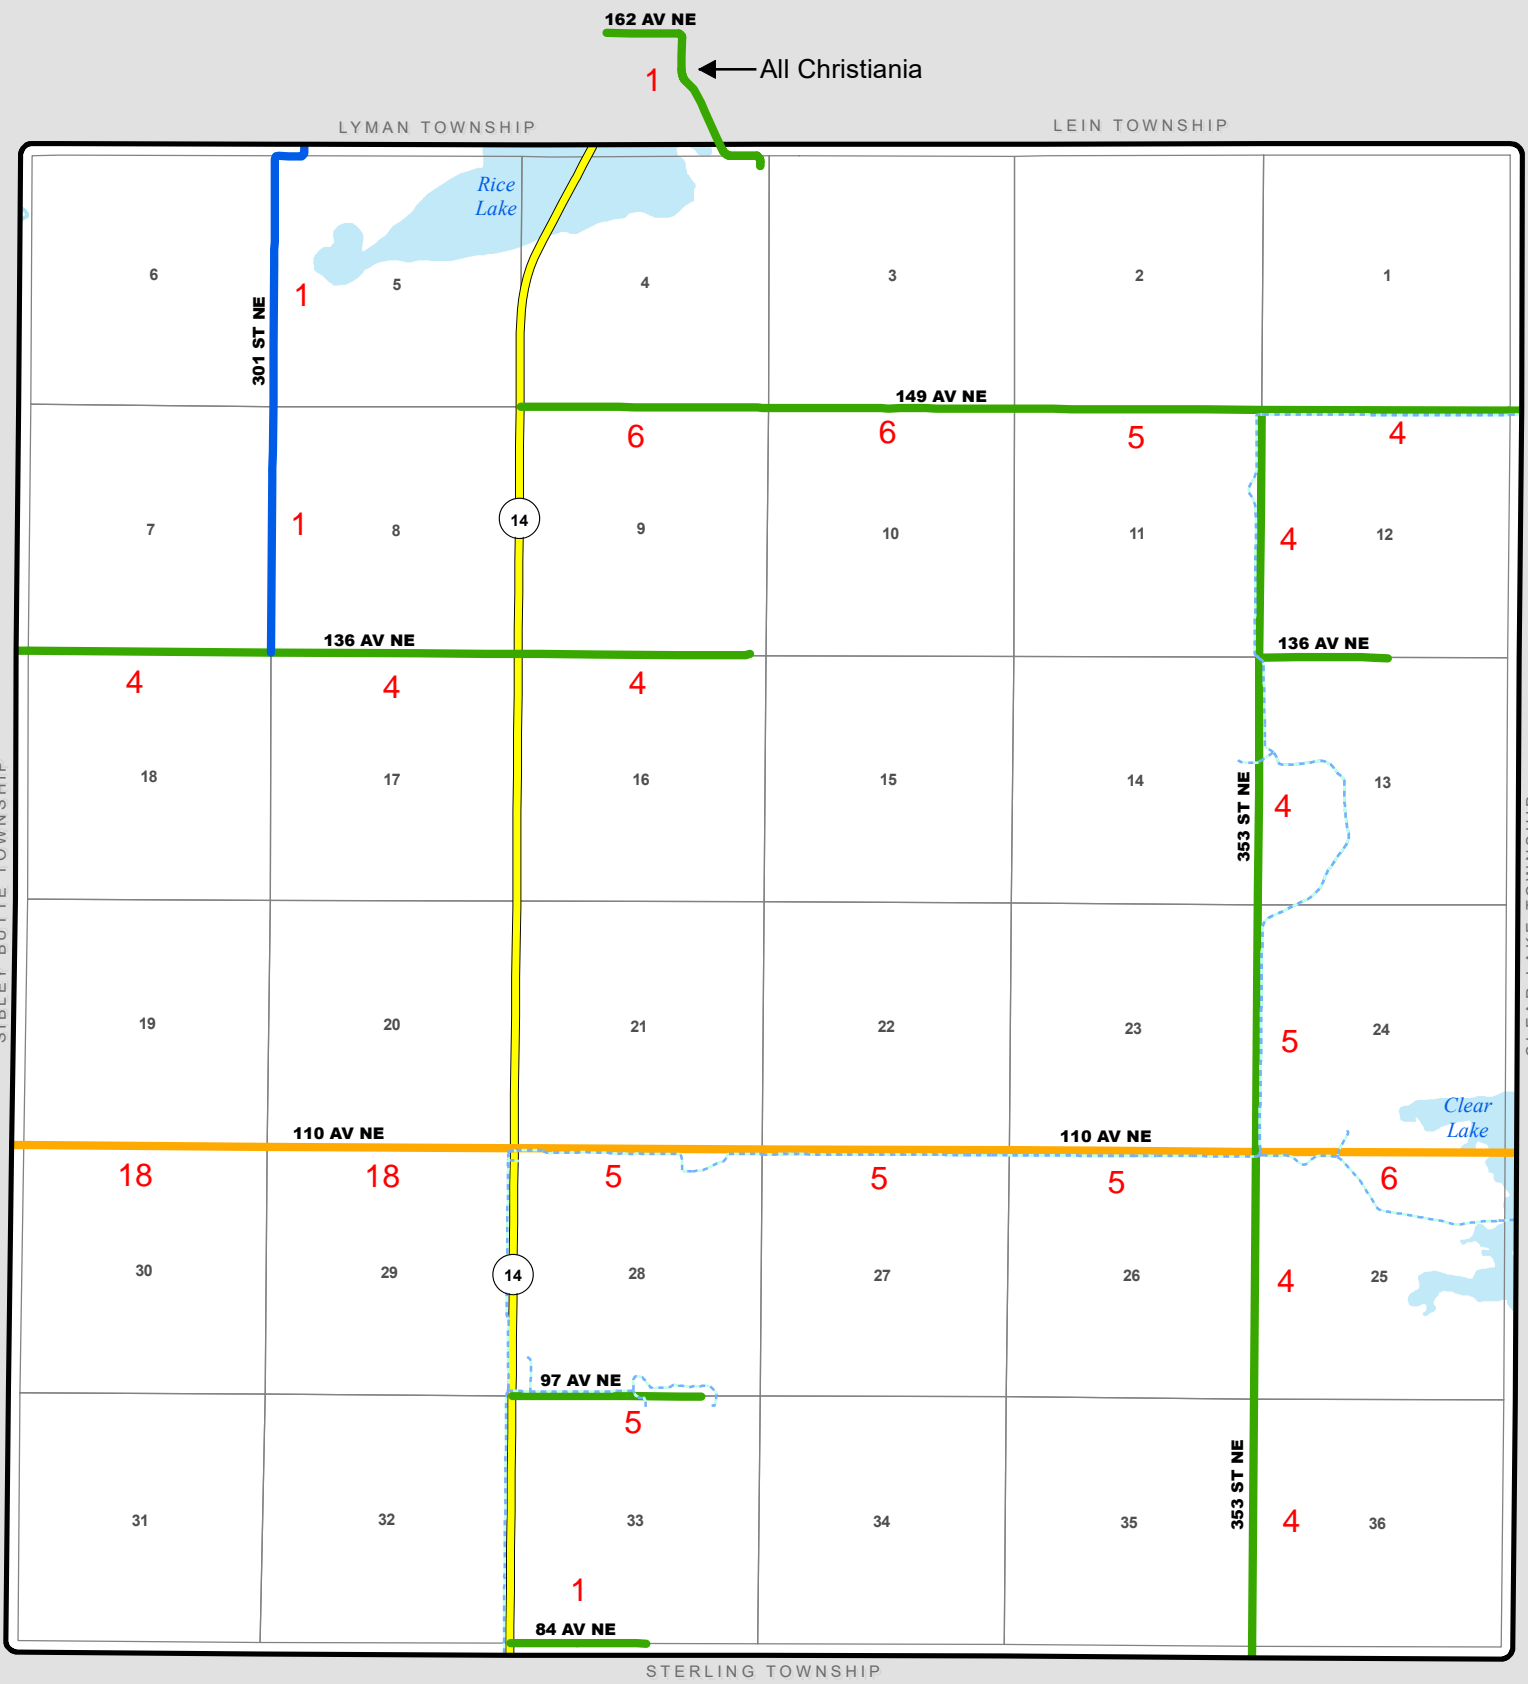

TOWNSHIP ROAD MAINTENANCE MAP CHRISTIANIA #17 (T140N R76W)

- County Gravel Road
- County Paved Road
- Gravel - Summer Maintenance
- Gravel - Winter Maintenance
- Gravel - Year Round Maintenance
- Paved - Winter Maintenance
- Paved - Year Round Maintenance
- Township/County Jurisdiction
- State & Federal Highways
- Federal Aid Road
- Other Roads
- Bridge
- Water Pipe