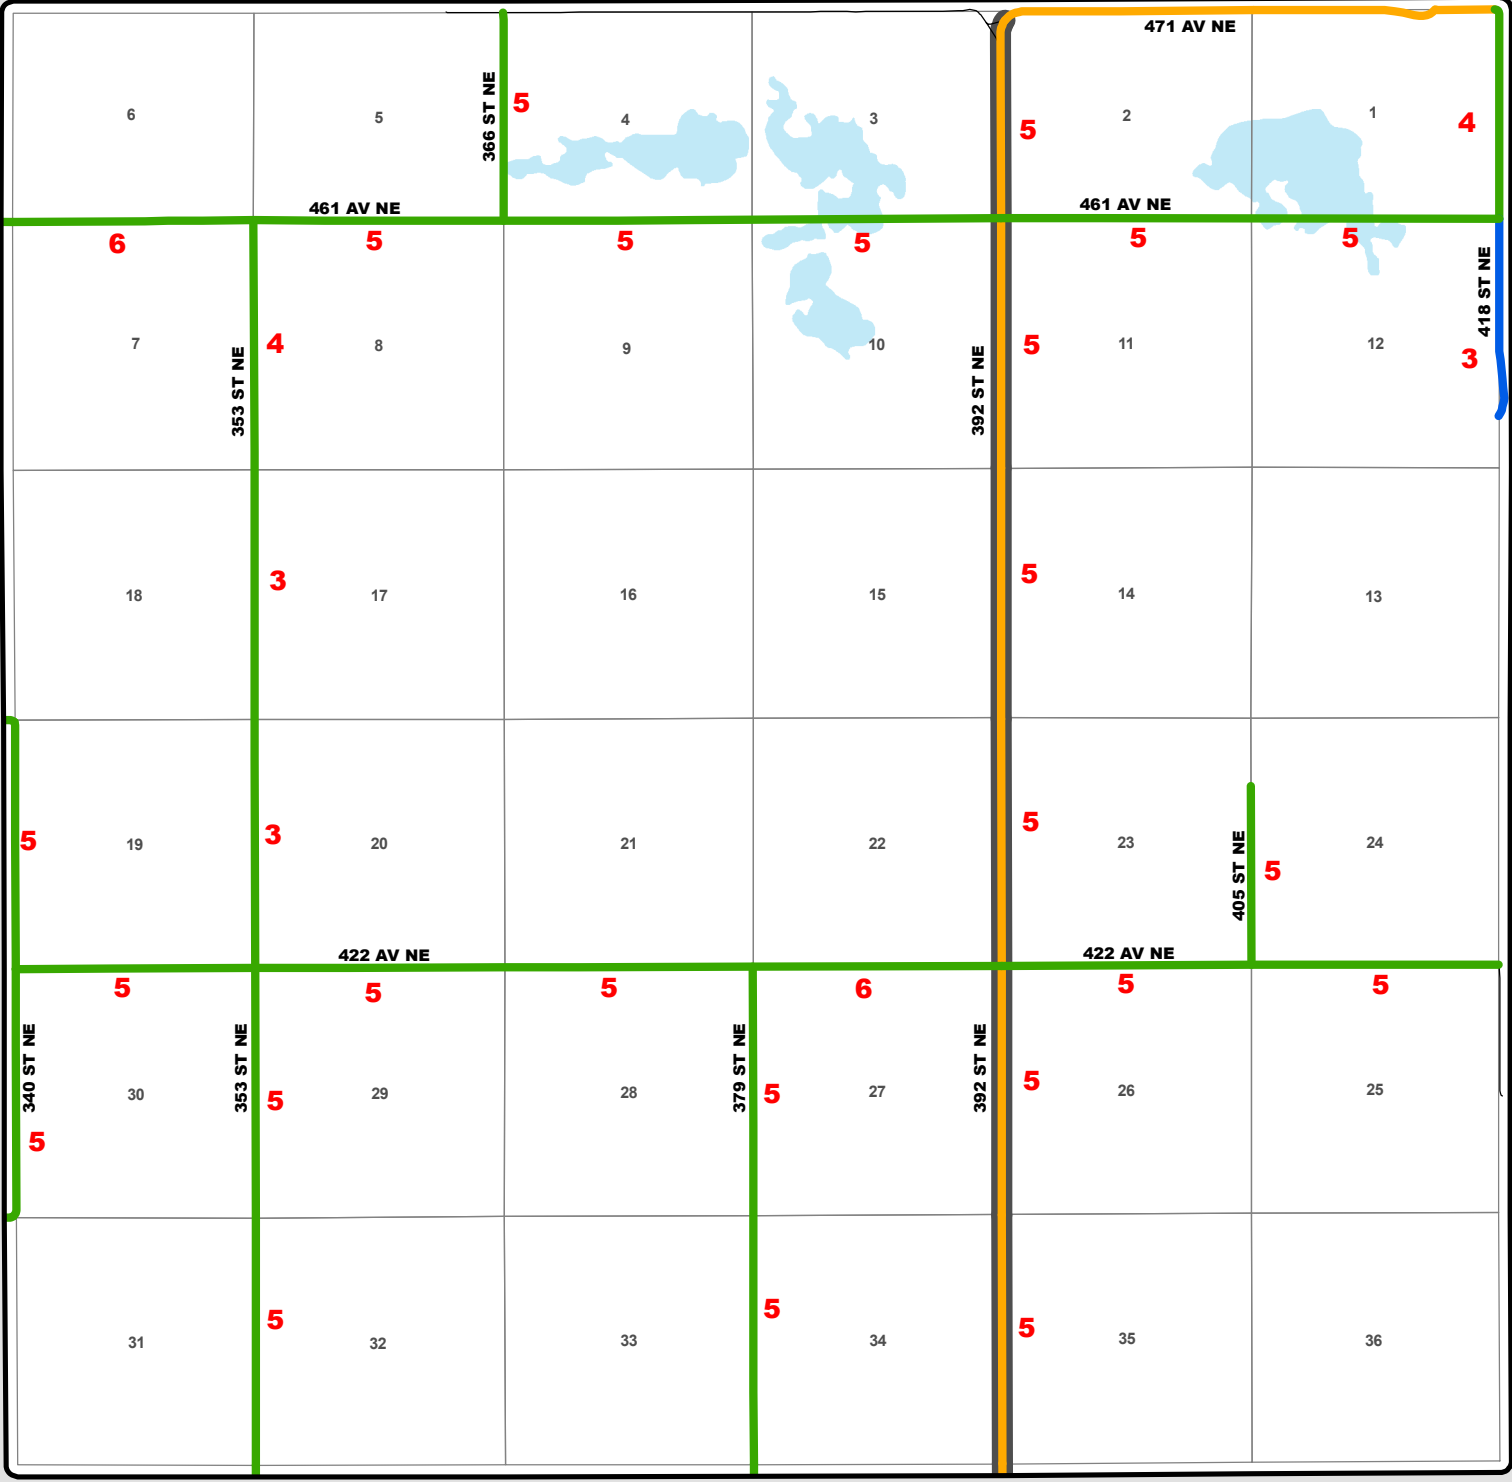

TOWNSHIP ROAD MAINTENANCE MAP HAZEL GROVE #4 (T144N R75W)

SHERIDAN COUNTY

6

6

PHOENIX TOWNSHIP

FLORENCE LAKE TOWNSHIP

KIDDER COUNTY

- County Gravel Road
- Gravel - Winter Maintenance
- Paved - Winter Maintenance
- State & Federal Highways
- Bridge
- County Paved Road
- Gravel - Year Round Maintenance
- Paved - Year Round Maintenance
- Federal Aid Road
- Water Pipe
- Gravel - Summer Maintenance
- Paved - Summer Maintenance
- Township/County Jurisdiction
- Other Roads