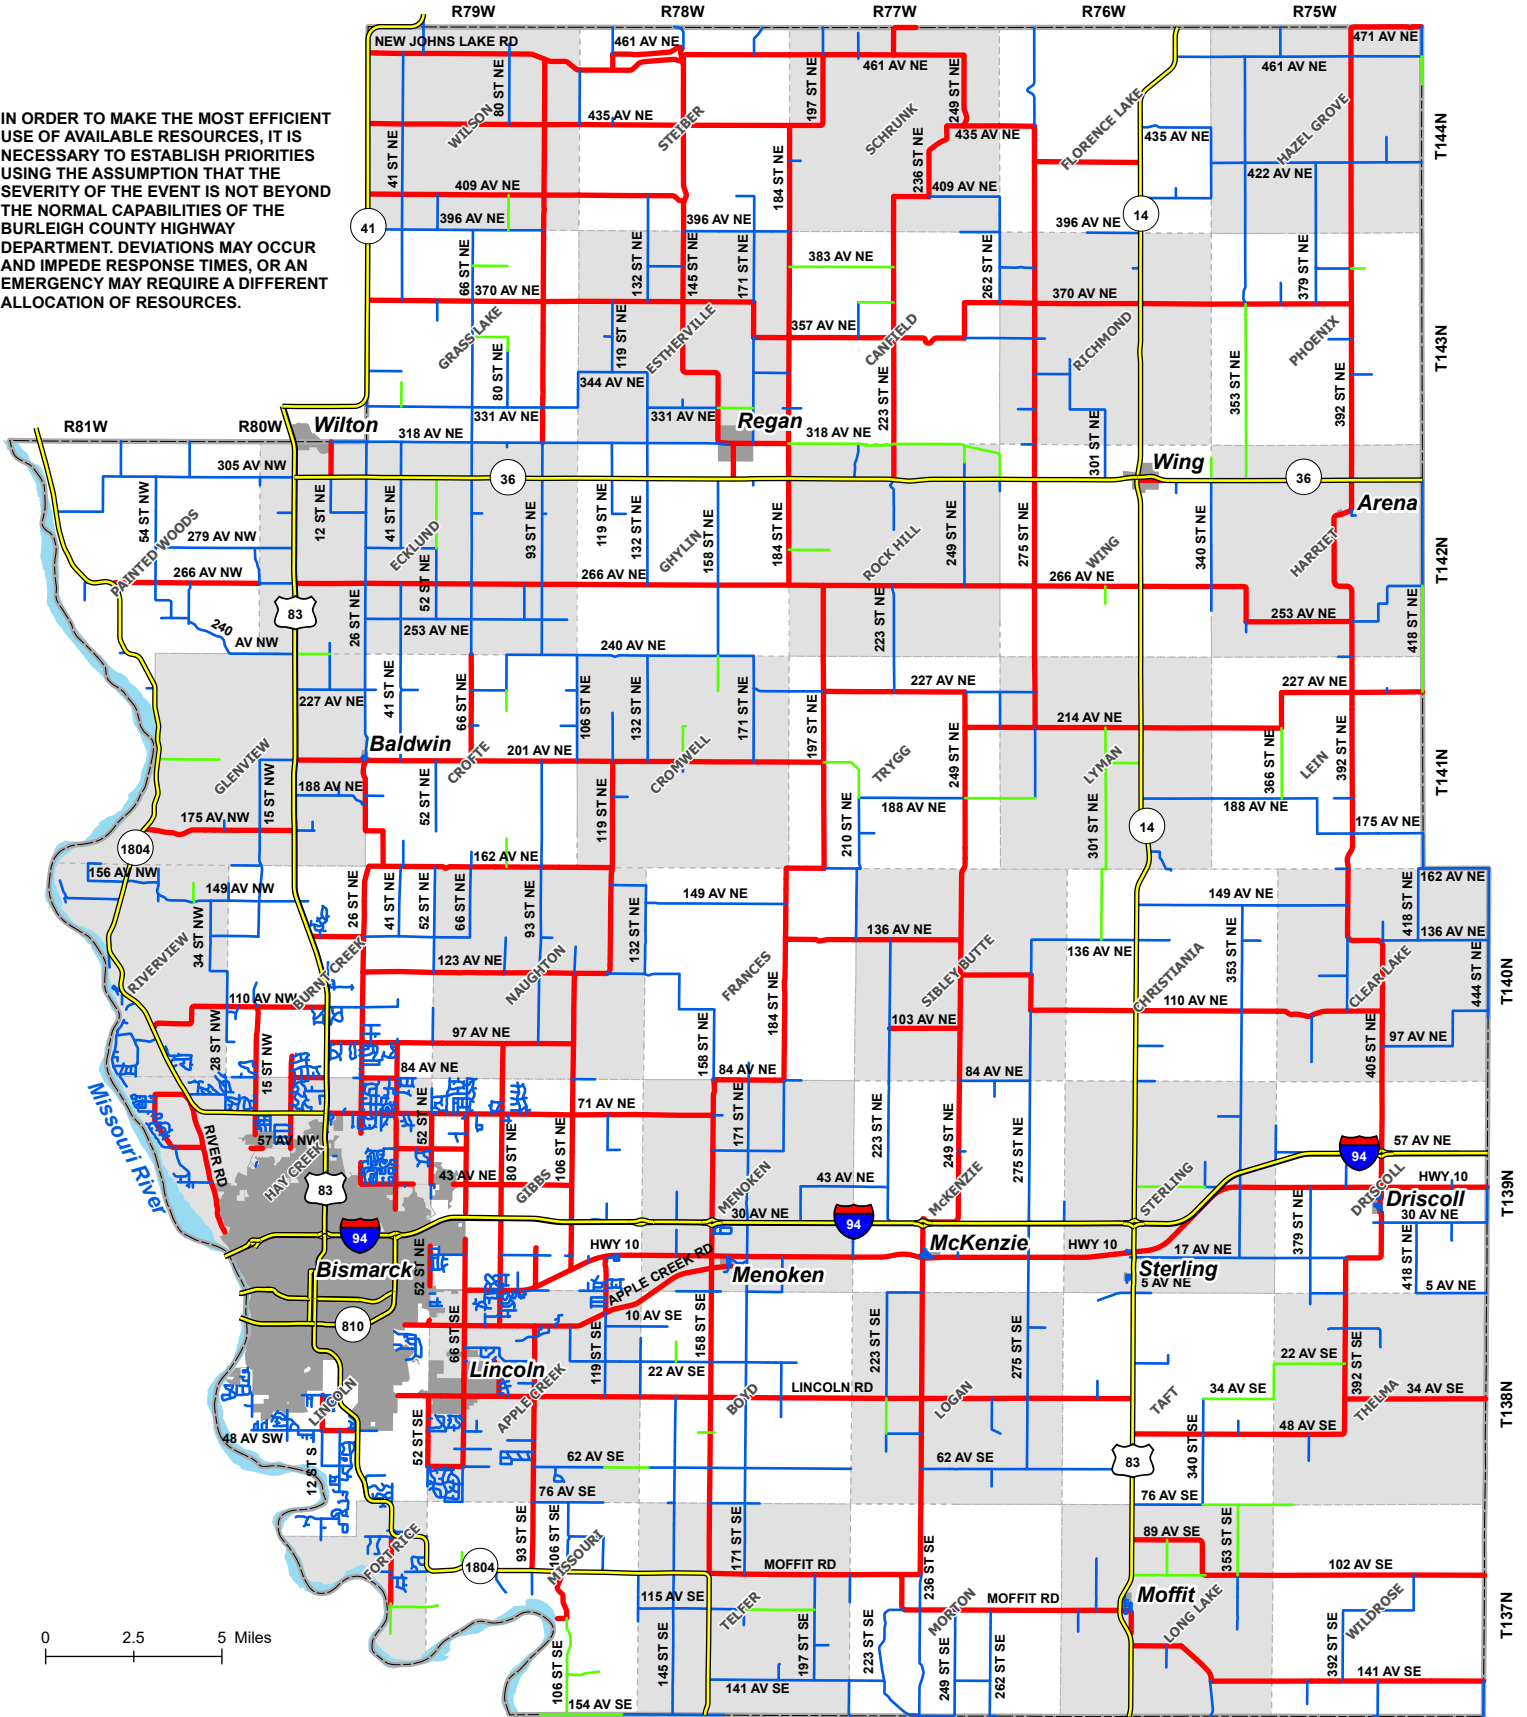

BURLEIGH COUNTY, NORTH DAKOTA EMERGENCY ROUTE MAP

IN ORDER TO MAKE THE MOST EFFICIENT USE OF AVAILABLE RESOURCES, IT IS NECESSARY TO ESTABLISH PRIORITIES USING THE ASSUMPTION THAT THE SEVERITY OF THE EVENT IS NOT BEYOND THE NORMAL CAPABILITIES OF THE BURLEIGH COUNTY HIGHWAY DEPARTMENT. DEVIATIONS MAY OCCUR AND IMPEDE RESPONSE TIMES, OR AN EMERGENCY MAY REQUIRE A DIFFERENT ALLOCATION OF RESOURCES.

- Primary Emergency Route (County Road)
- Secondary Emergency Route (Township Road With Snow Removal)
- Tertiary Emergency Route (Township Road With NO Snow Removal)
- City or Townsite
- Civil Township
- State & Federal Highways