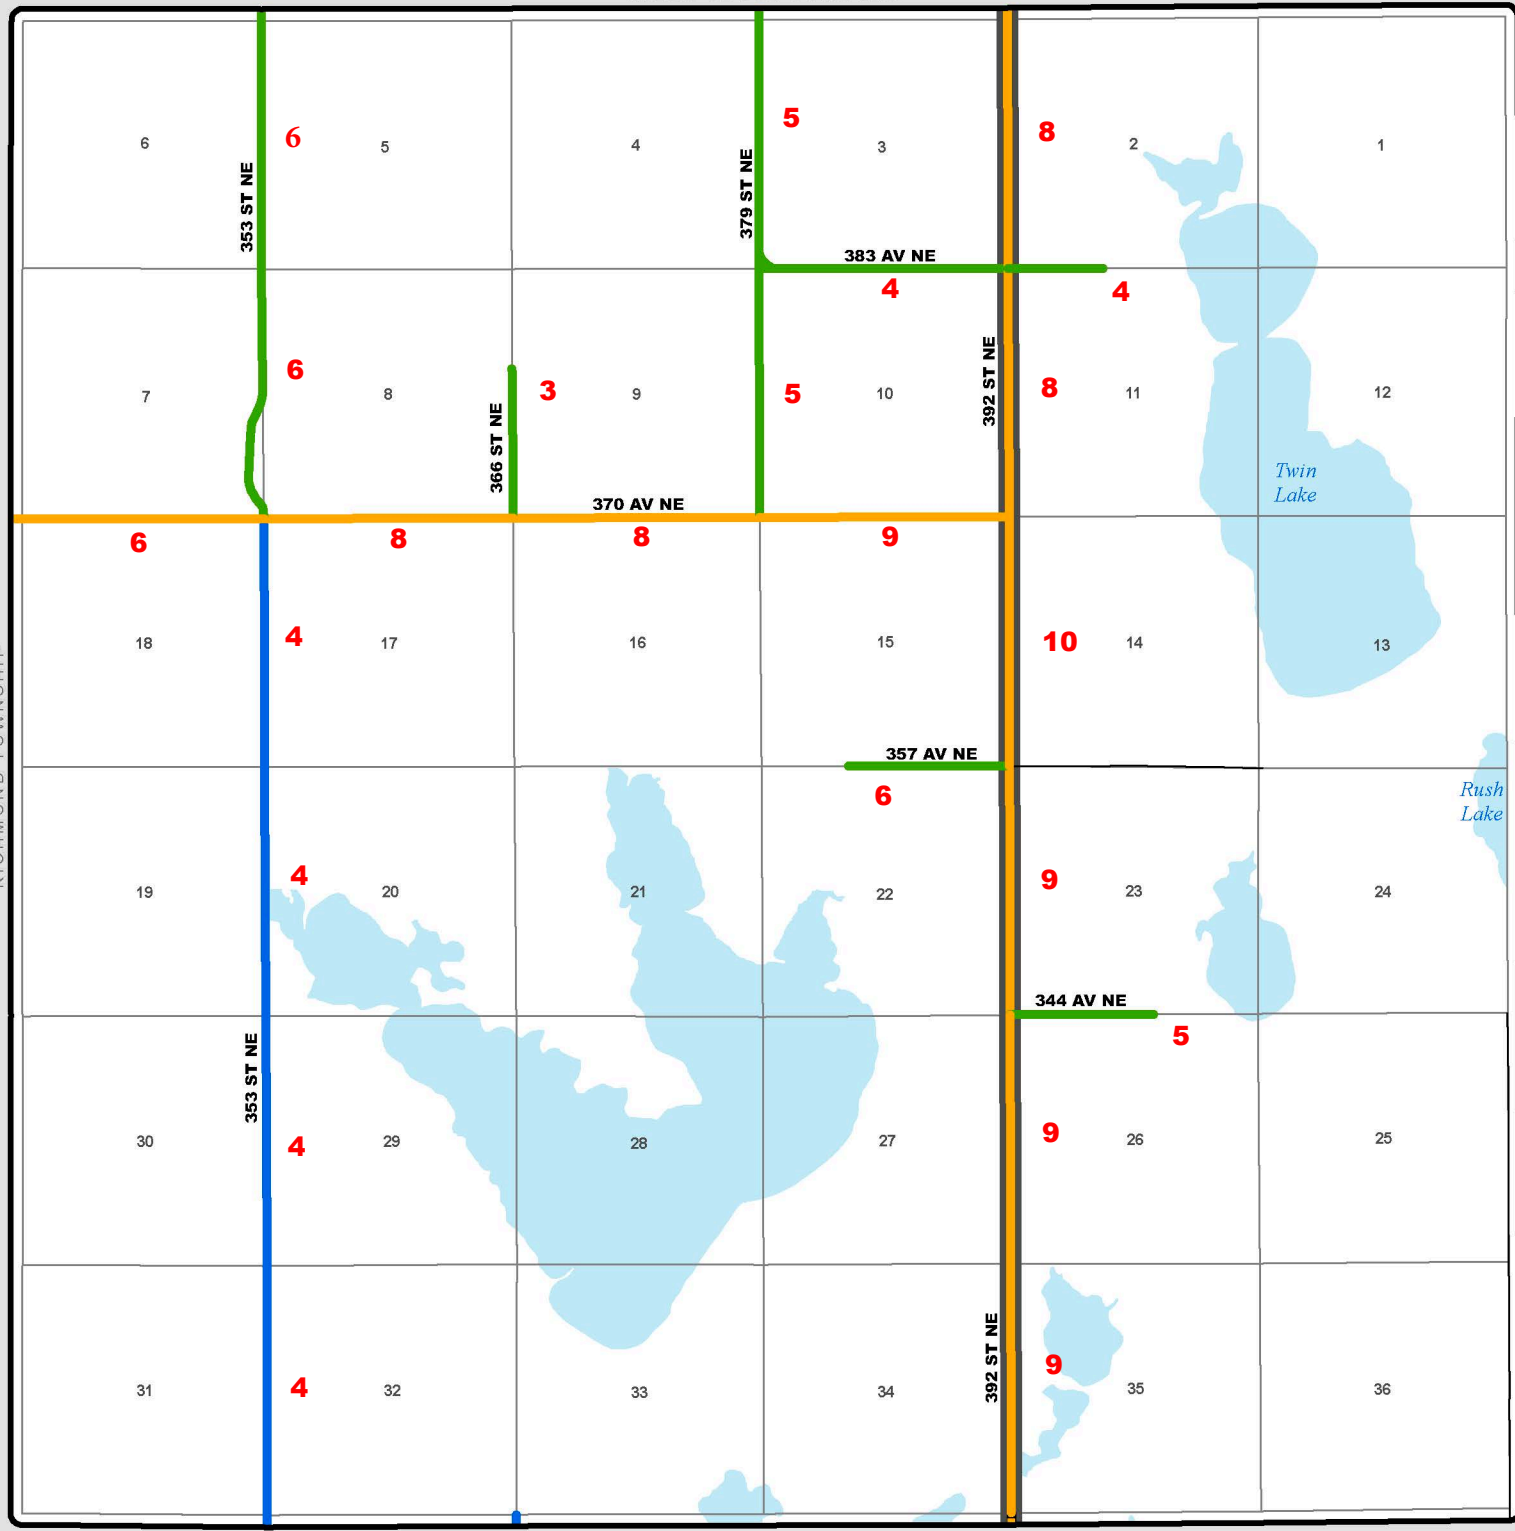

TOWNSHIP ROAD MAINTENANCE MAP PHOENIX #13 (T143N R75W)

HAZEL GROVE TOWNSHIP

RICHMOND TOWNSHIP

KIDDER COUNTY

HARRIET TOWNSHIP

- County Gravel Road
- County Paved Road
- Gravel - Summer Maintenance
- Gravel - Year Round Maintenance
- Township/County Jurisdiction
- Gravel - Winter Maintenance
- Gravel - Year Round Maintenance
- Paved - Summer Maintenance
- Paved - Year Round Maintenance
- Paved - Winter Maintenance
- State & Federal Highways
- Federal Aid Road
- Other Roads
- Bridge
- Water Pipe