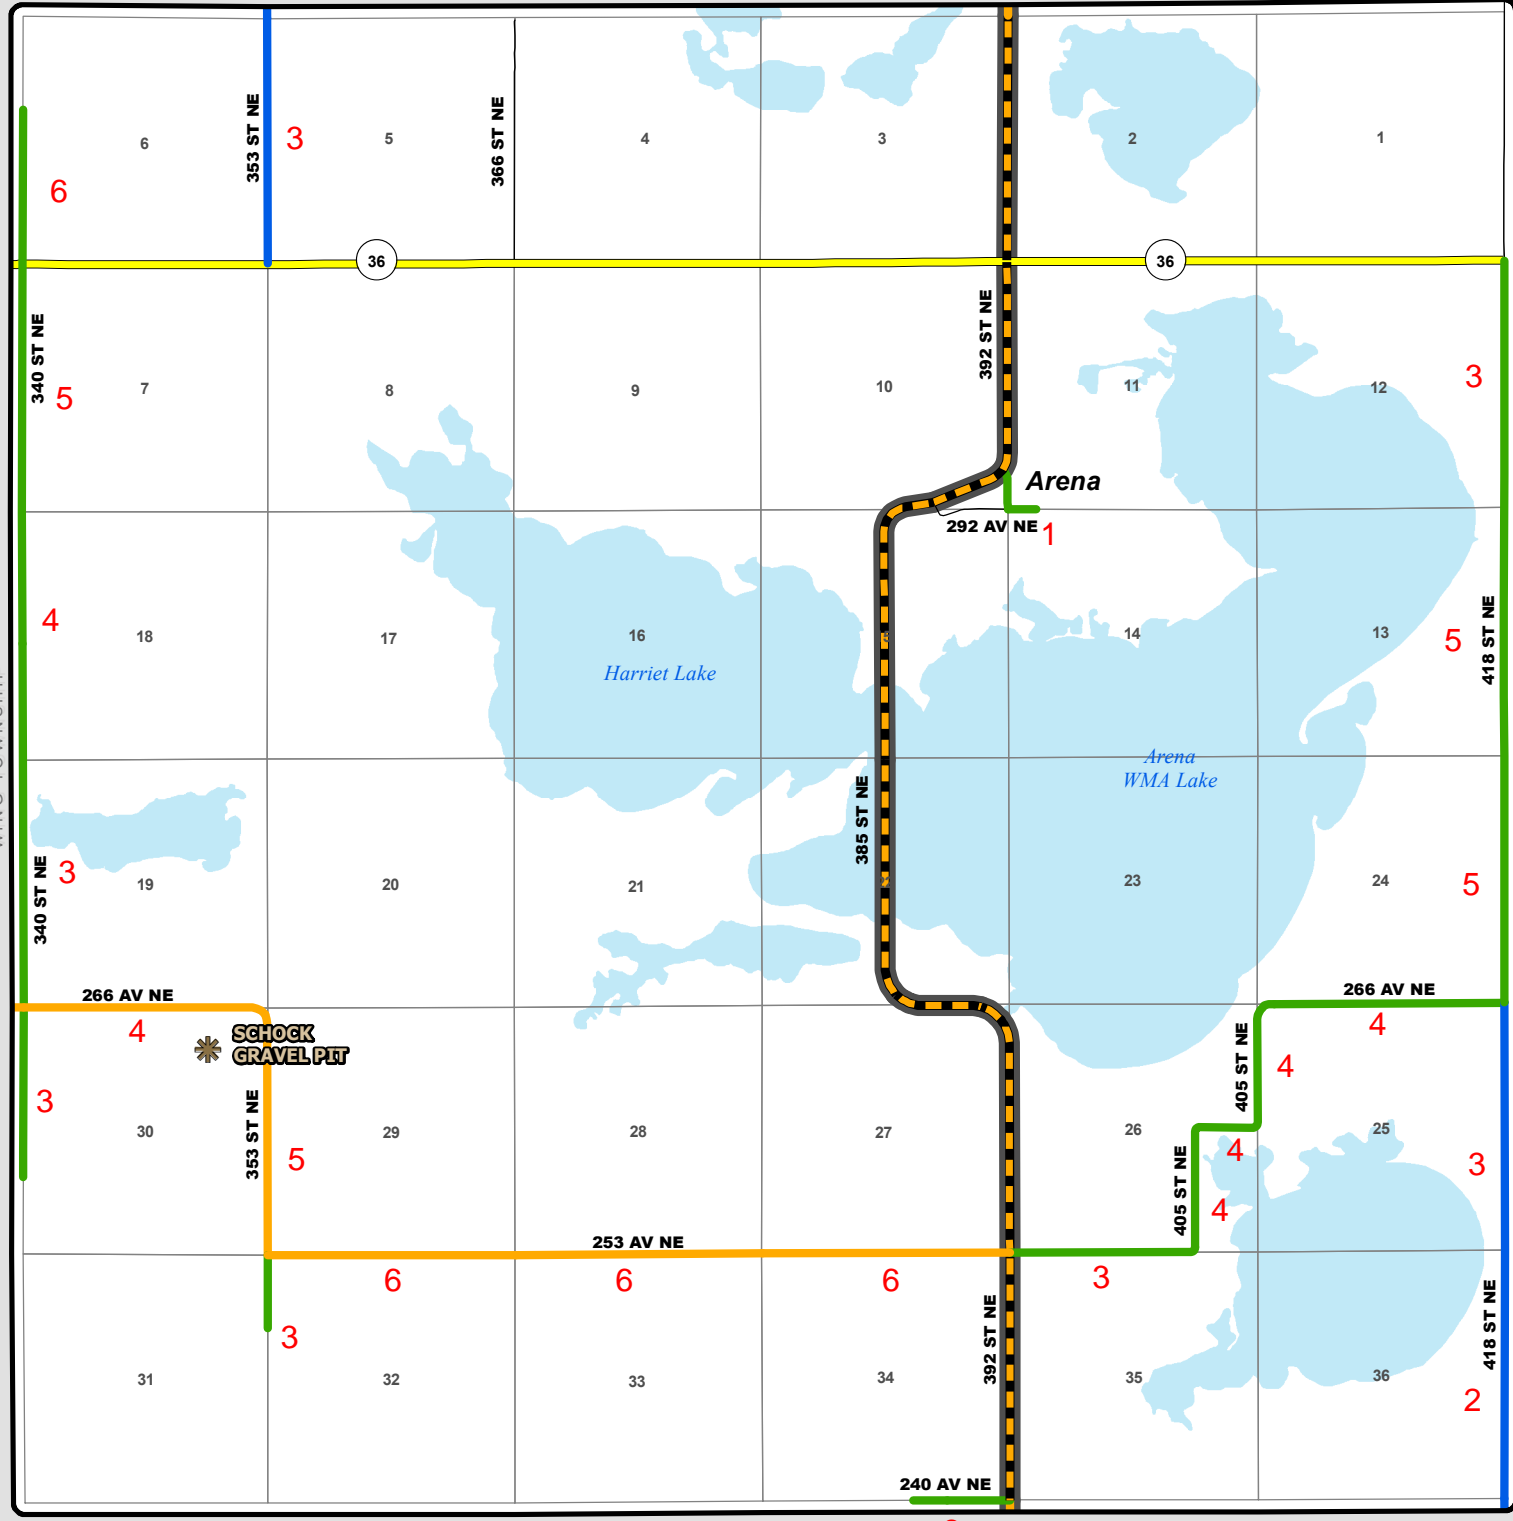

TOWNSHIP ROAD MAINTENANCE MAP HARRIET #21 (T142N R75W)

PHOENIX TOWNSHIP

LEIN TOWNSHIP

WING TOWNSHIP

KIDDER COUNTY

- | | | | | |
|-----------------------------|---------------------------------|--------------------------------|--------------------------|------------|
| County Gravel Road | Gravel - Winter Maintenance | Paved - Winter Maintenance | State & Federal Highways | Bridge |
| County Paved Road | Gravel - Year Round Maintenance | Paved - Year Round Maintenance | Federal Aid Road | Water Pipe |
| Gravel - Summer Maintenance | Paved - Summer Maintenance | Township/County Jurisdiction | Other Roads | |