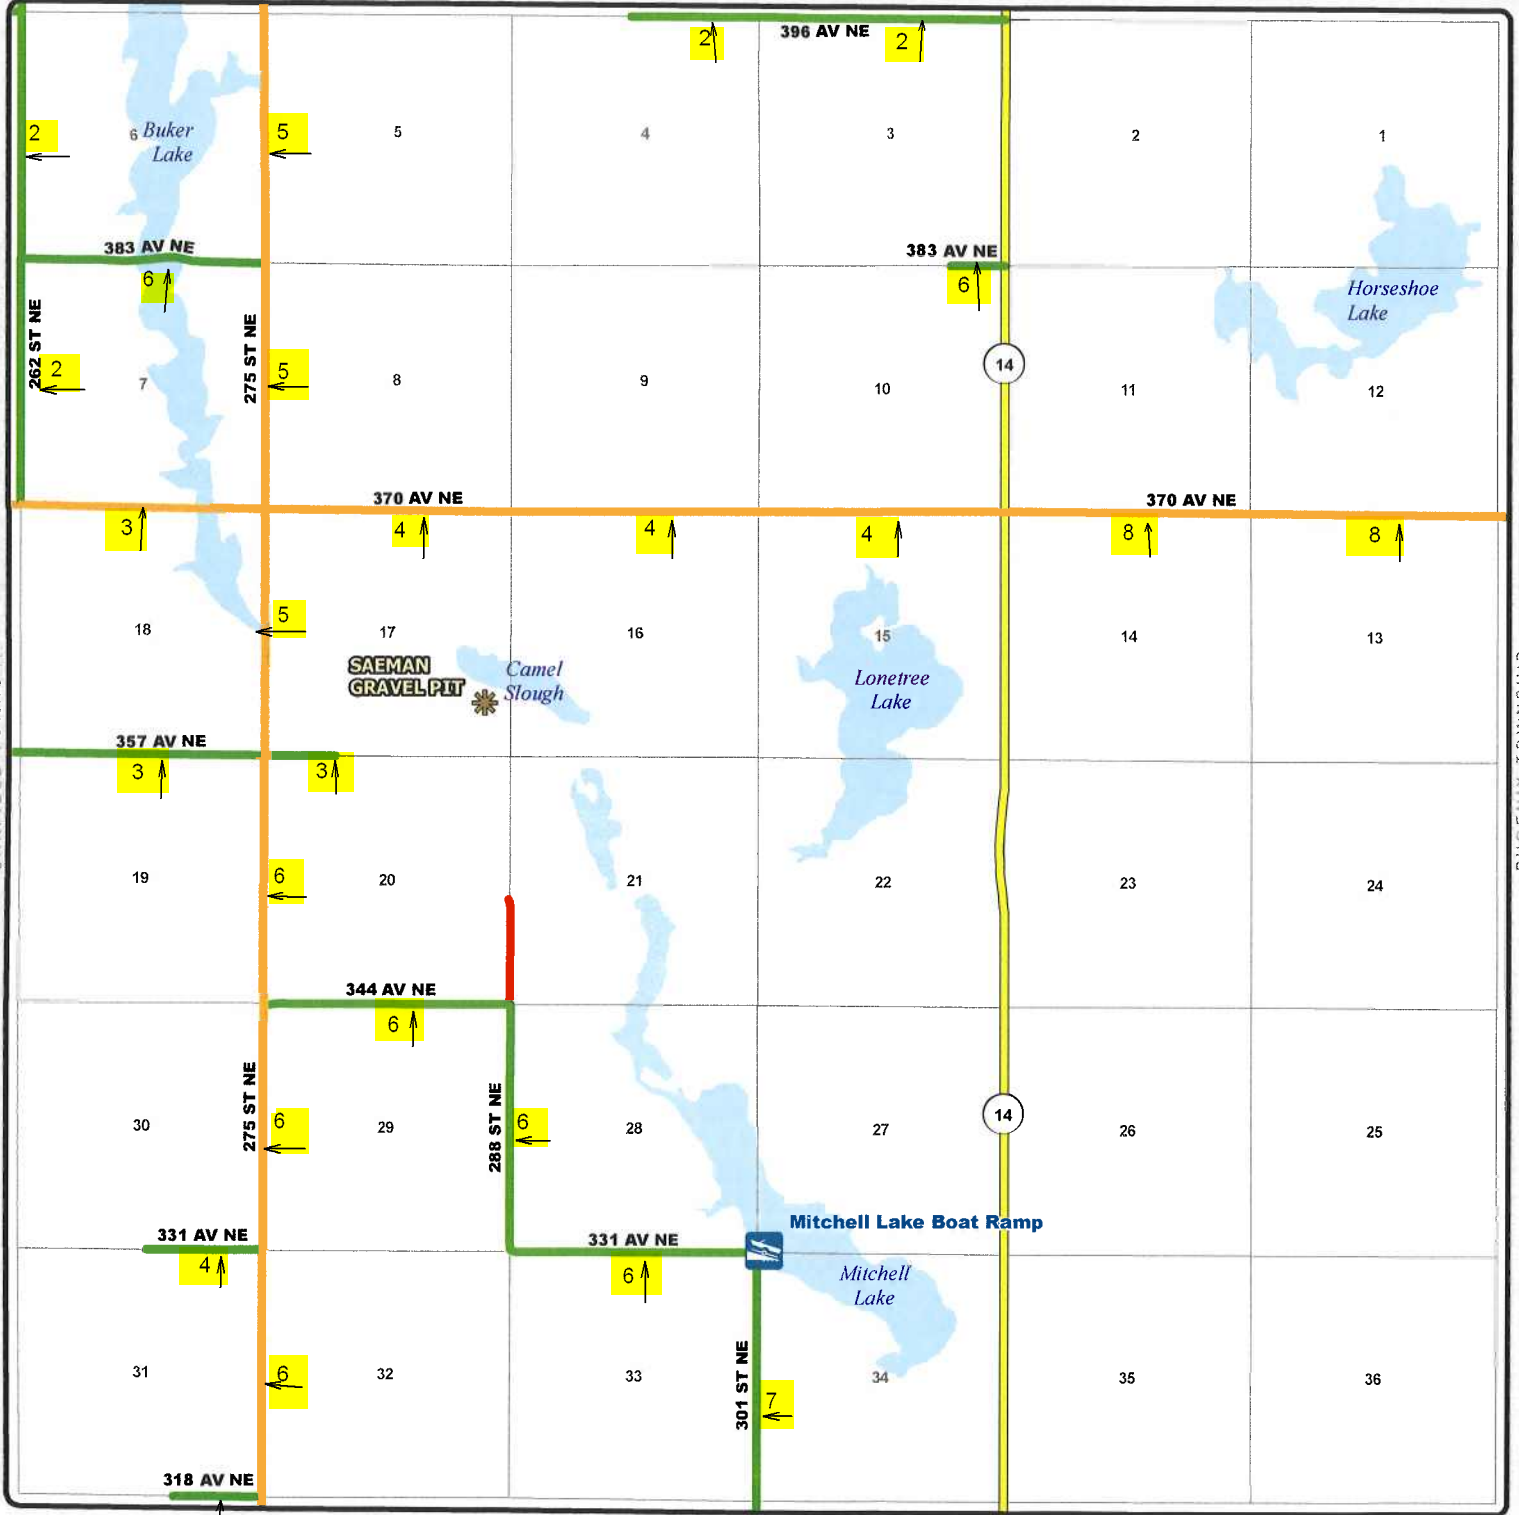

# TOWNSHIP ROAD MAINTENANCE MAP

## RICHMOND #19 (T143N R76W)

N  
03/11/2015

FLORENCE LAKE TOWNSHIP

CANFIELD TOWNSHIP

PHOENIX TOWNSHIP

WING TOWNSHIP

- |                             |                                 |                                |                          |            |
|-----------------------------|---------------------------------|--------------------------------|--------------------------|------------|
| County Gravel Road          | Gravel - Winter Maintenance     | Paved - Winter Maintenance     | State & Federal Highways | Bridge     |
| County Paved Road           | Gravel - Year Round Maintenance | Paved - Year Round Maintenance | Federal Aid Road         | Water Pipe |
| Gravel - Summer Maintenance | Paved - Summer Maintenance      | Township/County Jurisdiction   | Other Roads              |            |