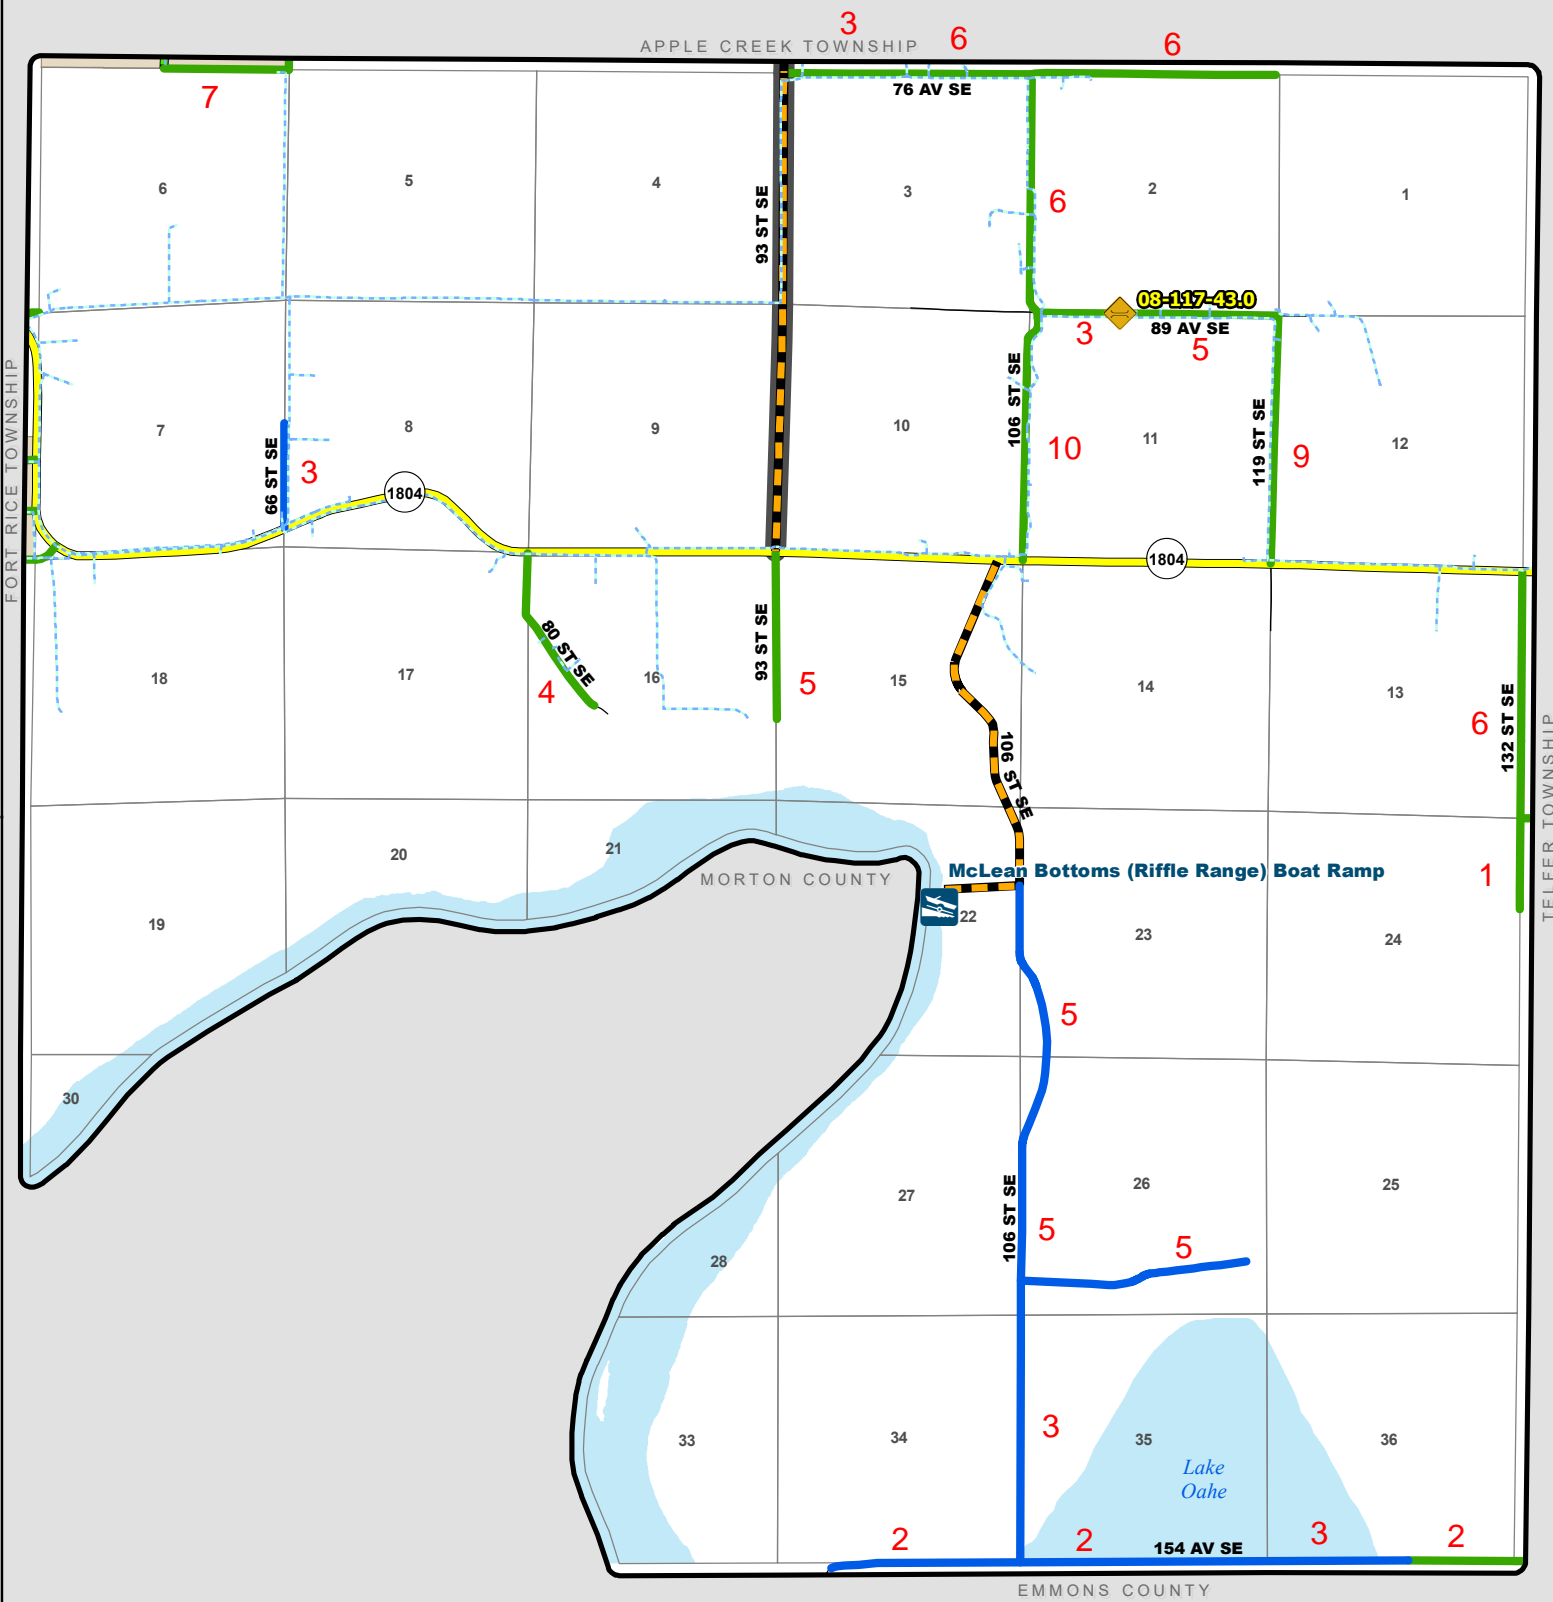

# TOWNSHIP ROAD MAINTENANCE MAP MISSOURI #45 (T137N R79W)

**Note: Missouri Township is only able to get reimbursed for 6.09 miles of summer maintenance from the ND Game & Fish.**

- |                             |                                 |                                |                          |            |
|-----------------------------|---------------------------------|--------------------------------|--------------------------|------------|
| County Gravel Road          | Gravel - Winter Maintenance     | Paved - Winter Maintenance     | State & Federal Highways | Bridge     |
| County Paved Road           | Gravel - Year Round Maintenance | Paved - Year Round Maintenance | Federal Aid Road         | Water Pipe |
| Gravel - Summer Maintenance | Paved - Summer Maintenance      | Township/County Jurisdiction   | Other Roads              |            |