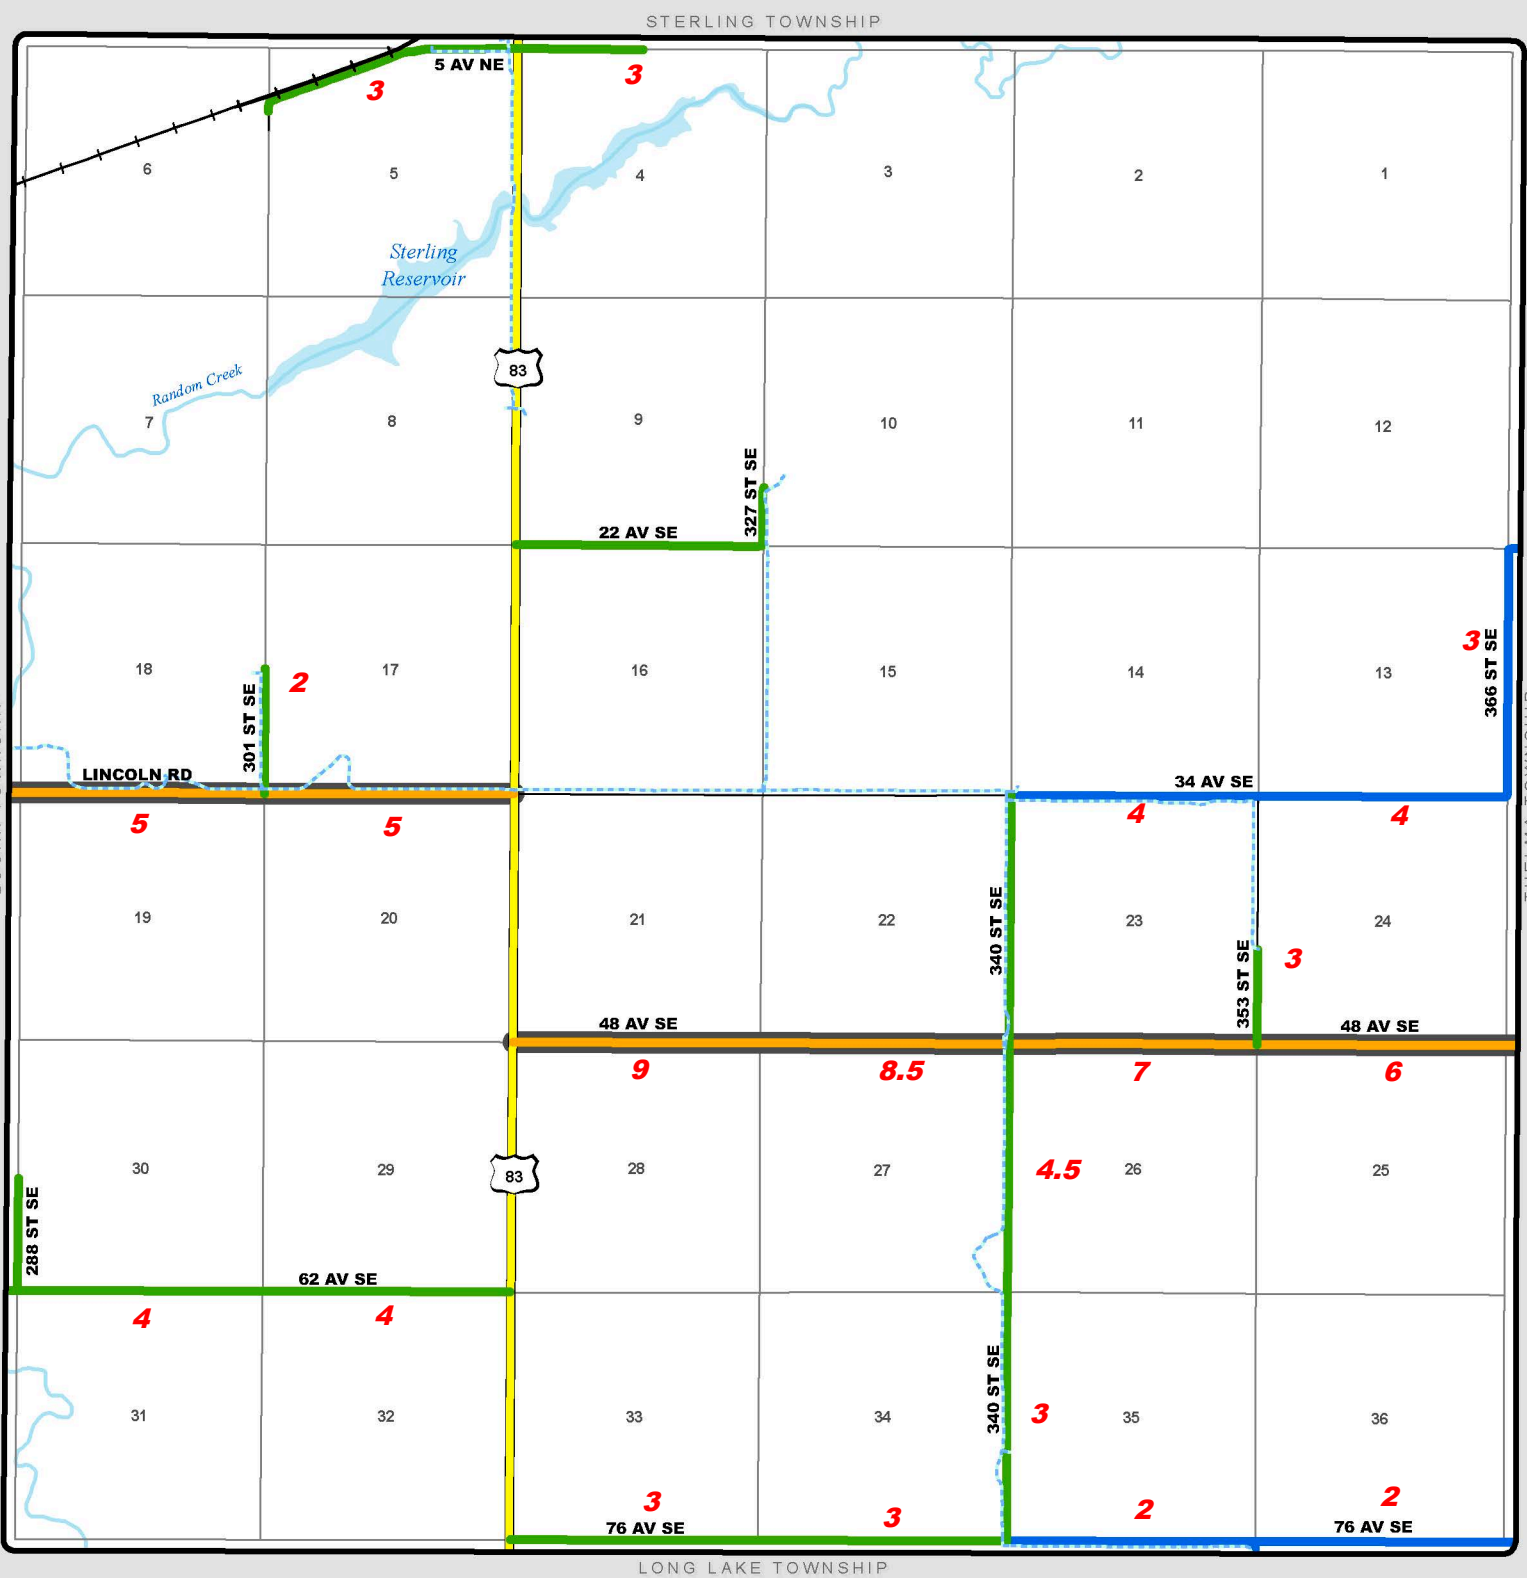

# TOWNSHIP ROAD MAINTENANCE MAP TAFT #42 (T138N R76W)

- County Gravel Road
- County Paved Road
- Gravel - Summer Maintenance
- Gravel - Year Round Maintenance
- Gravel - Winter Maintenance
- Paved - Year Round Maintenance
- Paved - Winter Maintenance
- Township/County Jurisdiction
- State & Federal Highways
- Federal Aid Road
- Other Roads
- Bridge
- Water Pipe