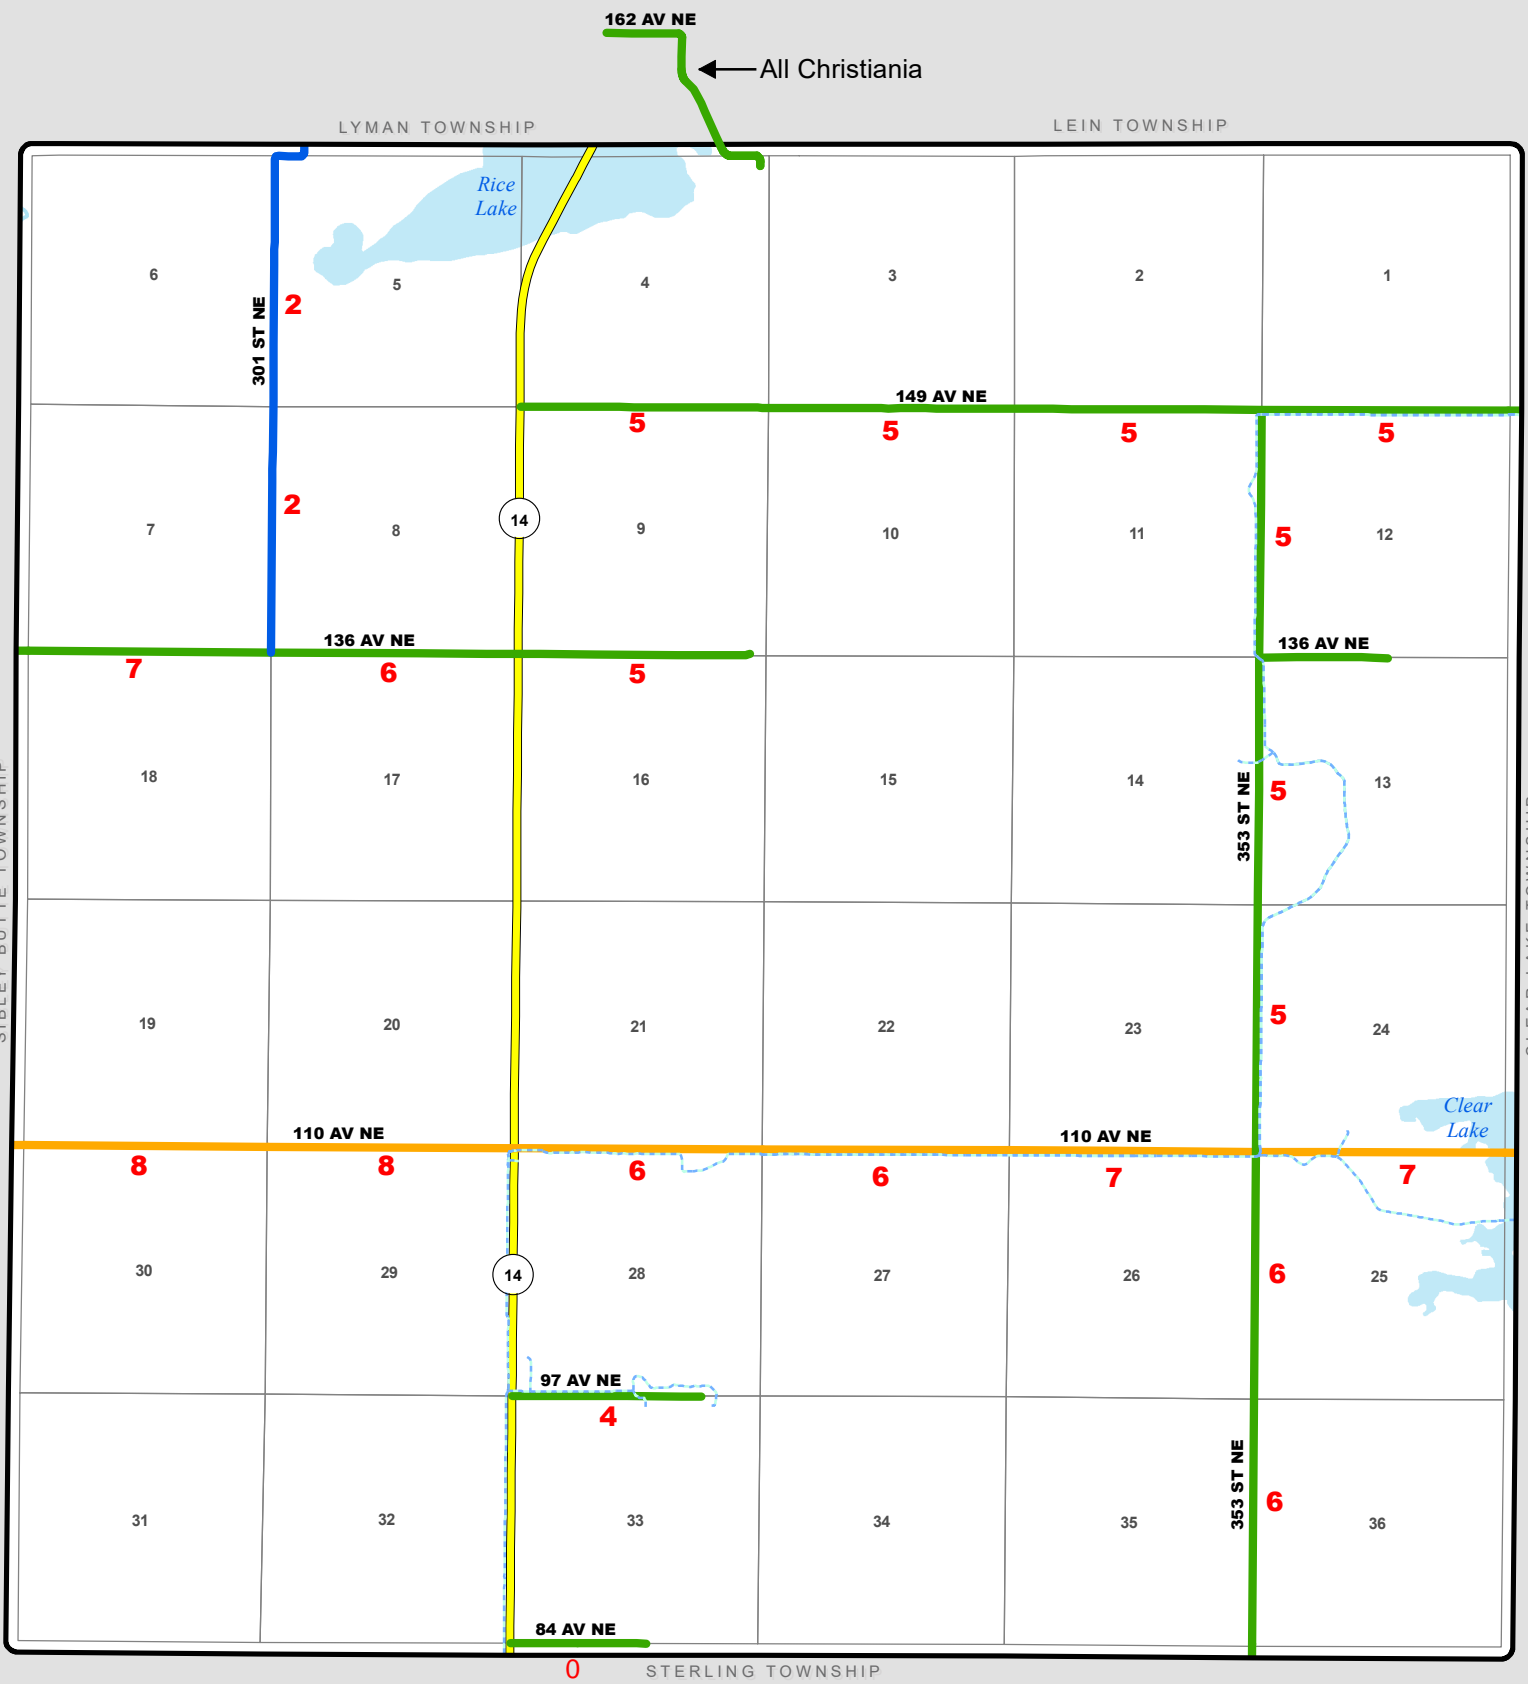

TOWNSHIP ROAD MAINTENANCE MAP CHRISTIANIA #17 (T140N R76W)

- County Gravel Road
- Gravel - Winter Maintenance
- Paved - Winter Maintenance
- State & Federal Highways
- Bridge
- County Paved Road
- Gravel - Year Round Maintenance
- Paved - Year Round Maintenance
- Federal Aid Road
- Gravel - Summer Maintenance
- Paved - Summer Maintenance
- Township/County Jurisdiction
- Other Roads
- Water Pipe