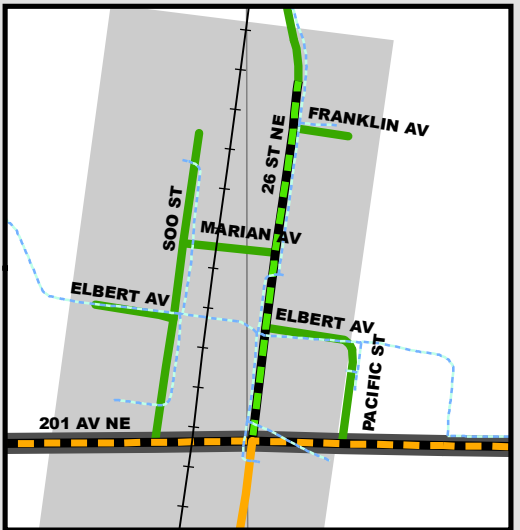

TOWNSHIP ROAD MAINTENANCE MAP GLENVIEW #16 (T141N R80&81W)

PAINTED WOODS TOWNSHIP 3 2 ECKLUND TOWNSHIP

Baldwin

- County Gravel Road
- County Paved Road
- Gravel - Summer Maintenance
- Gravel - Winter Maintenance
- Gravel - Year Round Maintenance
- Paved - Summer Maintenance
- Paved - Winter Maintenance
- Paved - Year Round Maintenance
- Township/County Jurisdiction
- State & Federal Highways
- Federal Aid Road
- Other Roads
- Bridge
- Water Pipe

RIVERVIEW TOWNSHIP

BURNT CREEK TOWNSHIP

CROFTE TOWNSHIP