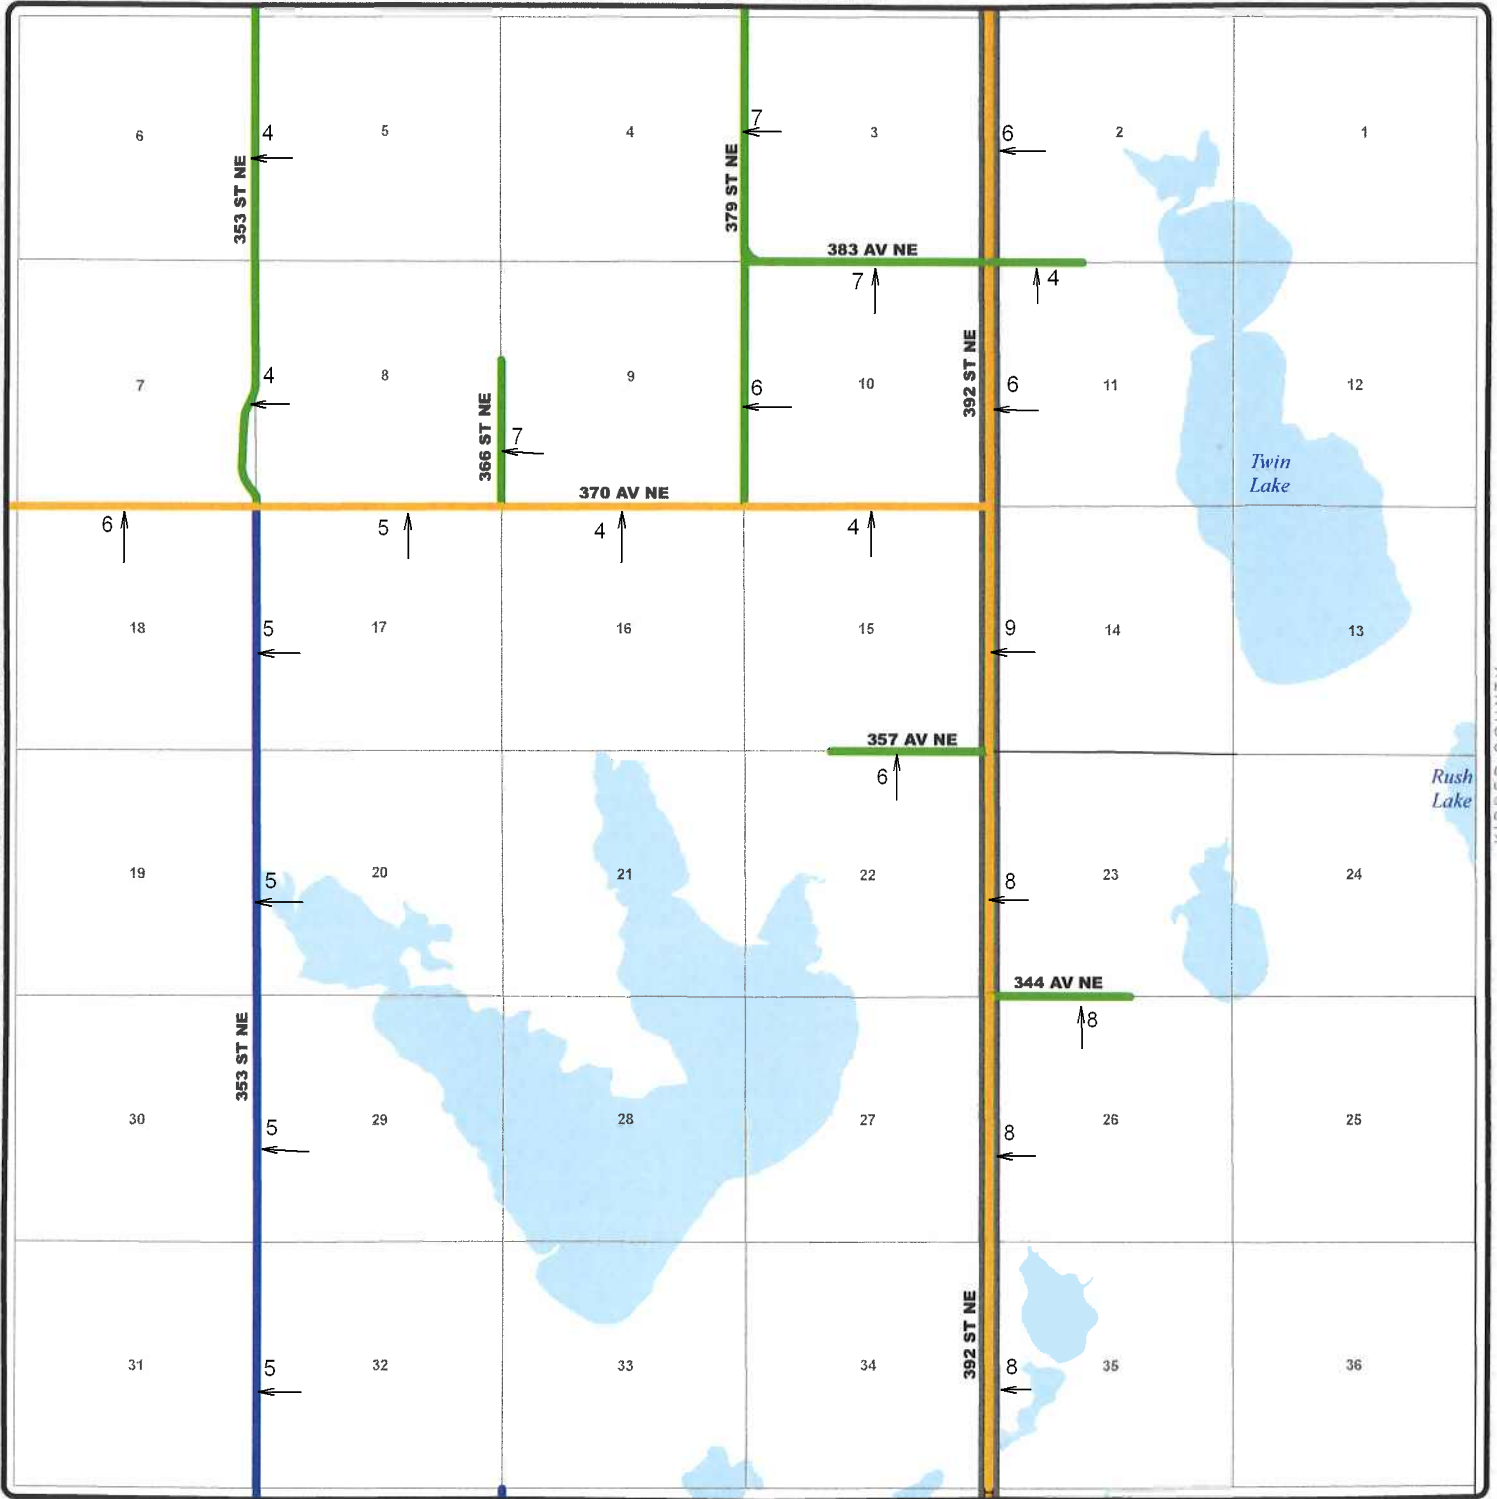

# TOWNSHIP ROAD MAINTENANCE MAP PHOENIX #13 (T143N R75W)

N  
12/08/2014

HAZEL GROVE TOWNSHIP

HARRIET TOWNSHIP

RICHMOND TOWNSHIP

KIDDER COUNTY

- |                             |                                 |                                |                          |            |
|-----------------------------|---------------------------------|--------------------------------|--------------------------|------------|
| County Gravel Road          | Gravel - Winter Maintenance     | Paved - Winter Maintenance     | State & Federal Highways | Bridge     |
| County Paved Road           | Gravel - Year Round Maintenance | Paved - Year Round Maintenance | Federal Aid Road         | Water Pipe |
| Gravel - Summer Maintenance | Paved - Summer Maintenance      | Township/County Jurisdiction   | Other Roads              |            |