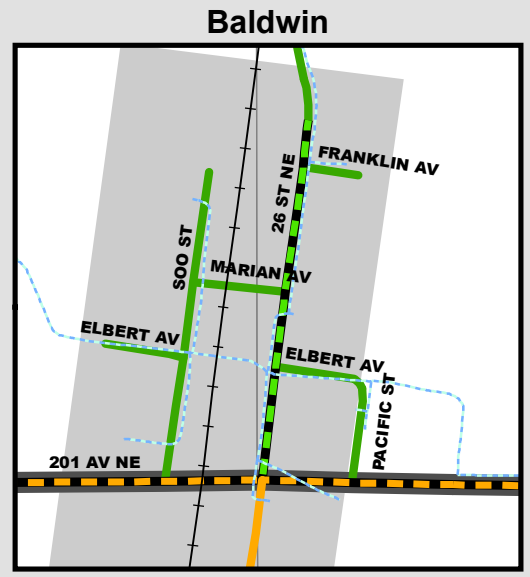

TOWNSHIP ROAD MAINTENANCE MAP GLENVIEW #16 (T141N R80&81W)

PAINED WOODS TOWNSHIP 4 4 ECKLUND TOWNSHIP

- County Gravel Road
- County Paved Road
- Gravel - Summer Maintenance
- Gravel - Winter Maintenance
- Gravel - Year Round Maintenance
- Paved - Winter Maintenance
- Paved - Year Round Maintenance
- Township/County Jurisdiction
- State & Federal Highways
- Federal Aid Road
- Other Roads
- Bridge
- Water Pipe

RIVERVIEW TOWNSHIP 7 11 BURNT CREEK TOWNSHIP